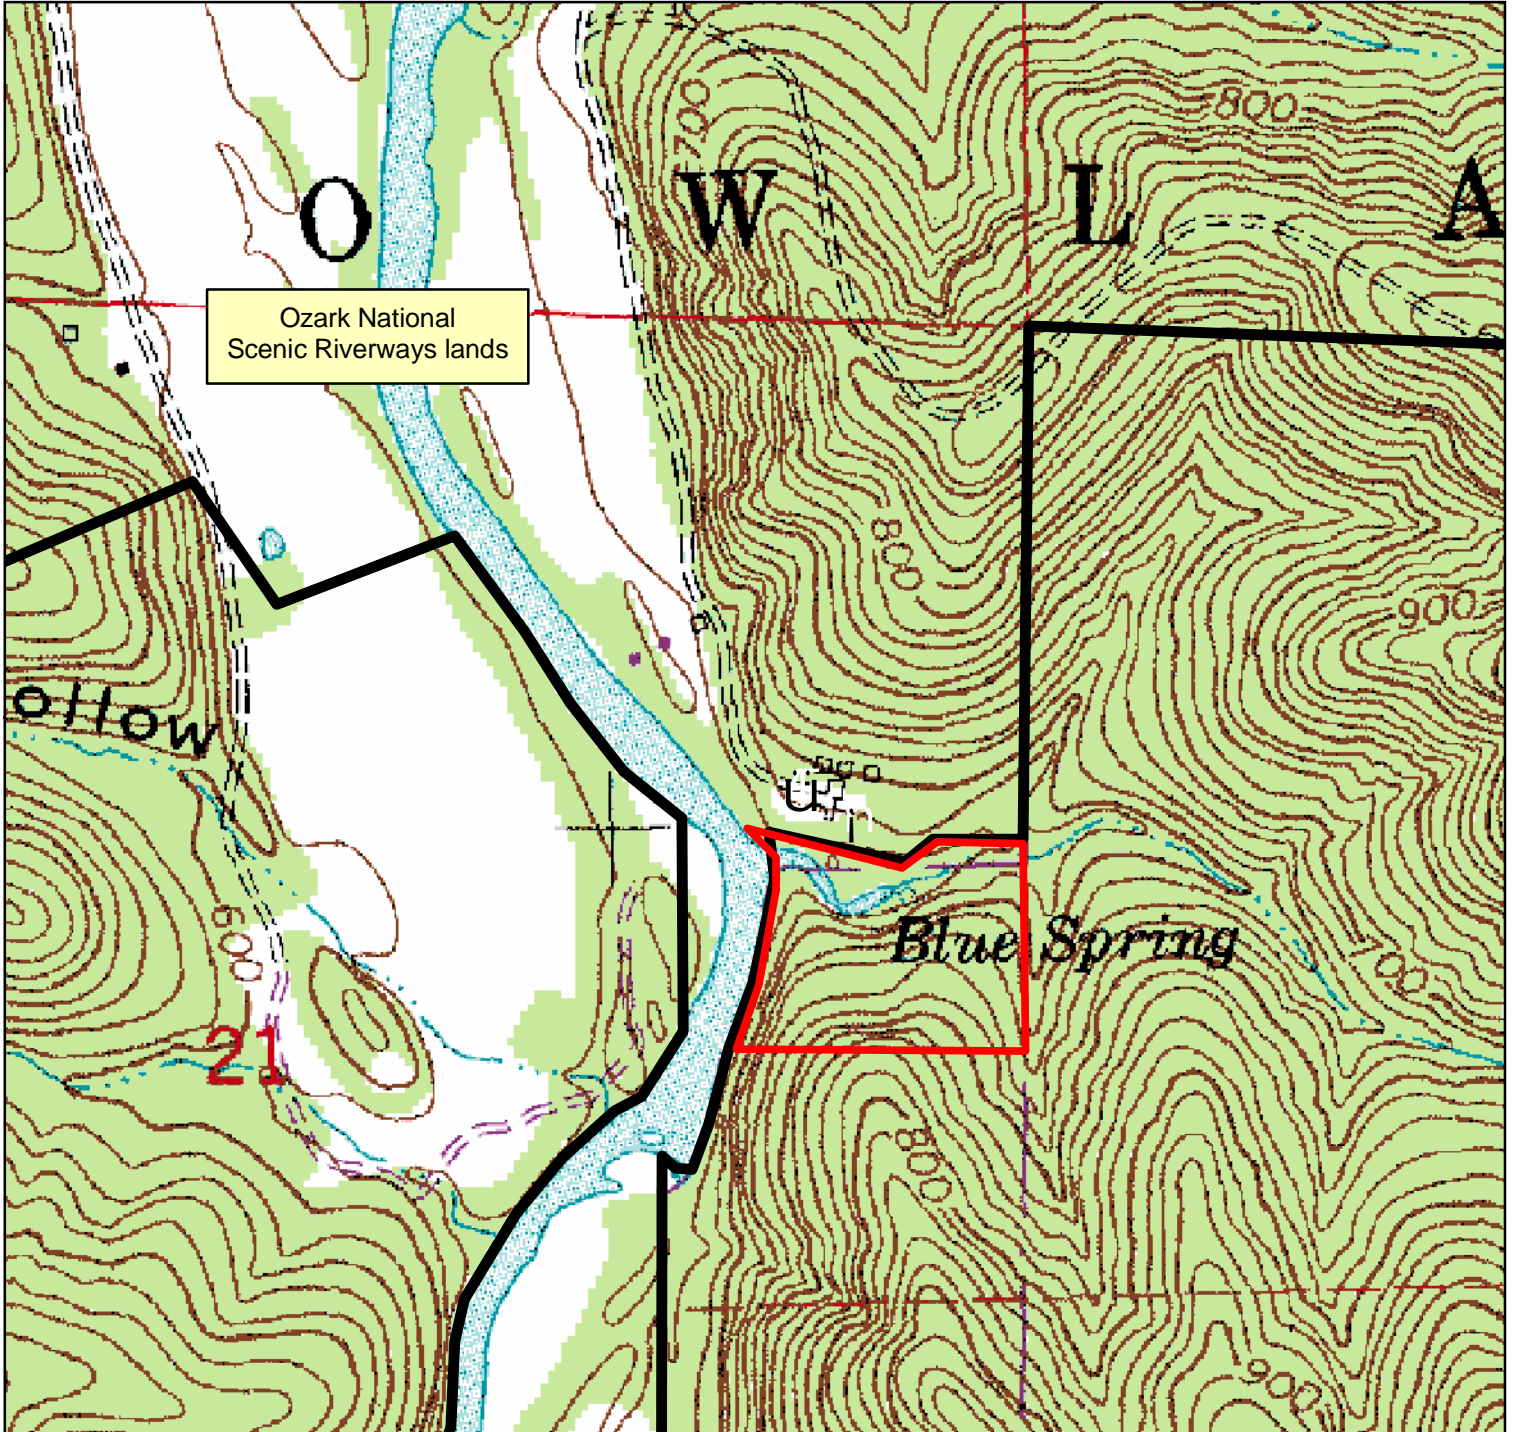

Blue Spring NA

Shannon County

-  Natural Area
-  Missouri Department of Conservation