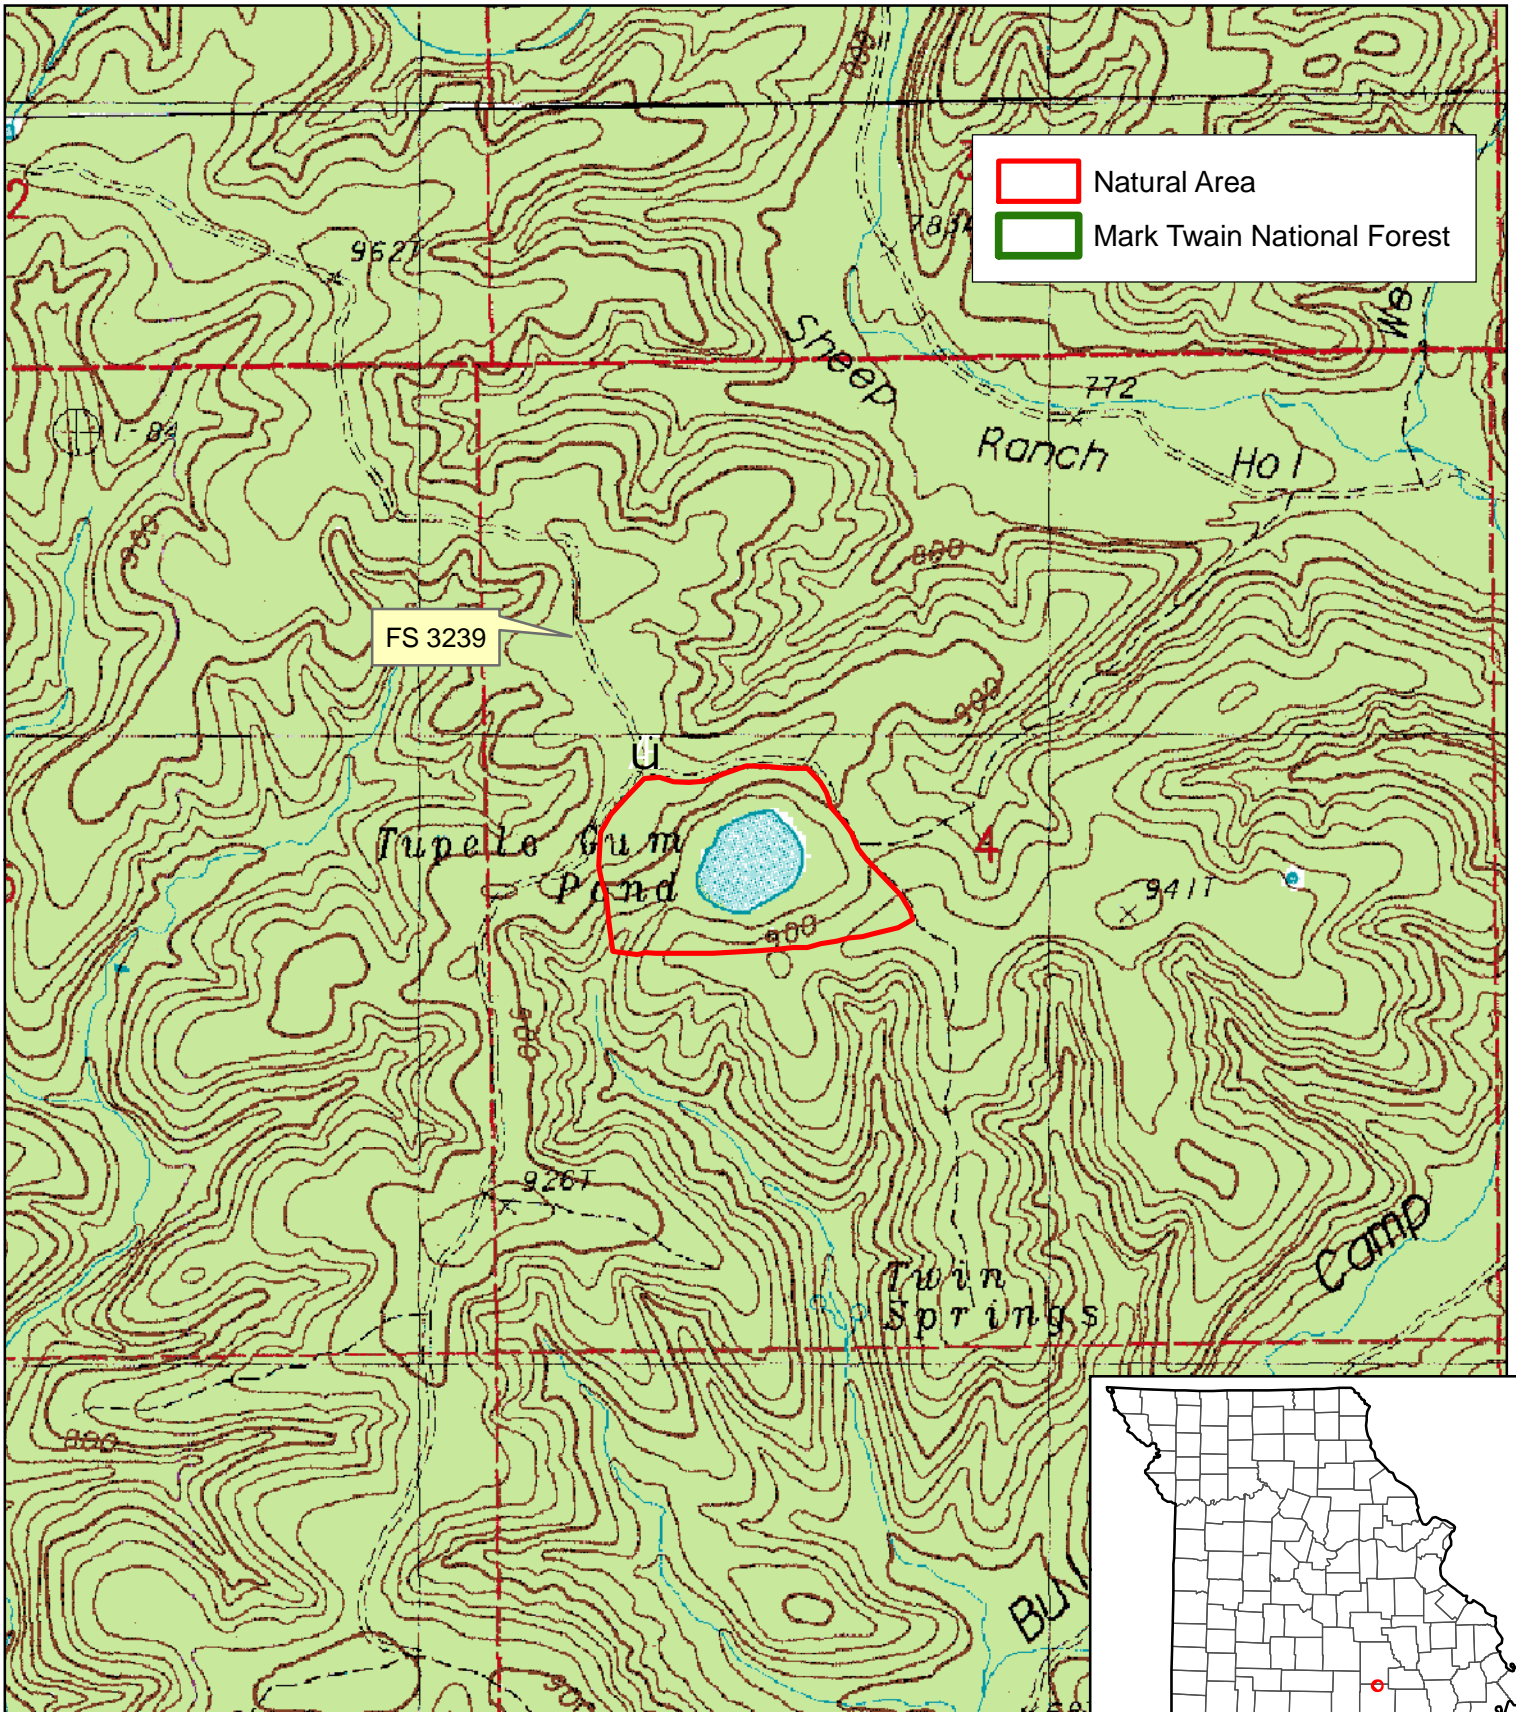

Tupelo Gum Pond NA

Oregon County

0 0.25 0.5 Miles

Oct 30, 2009