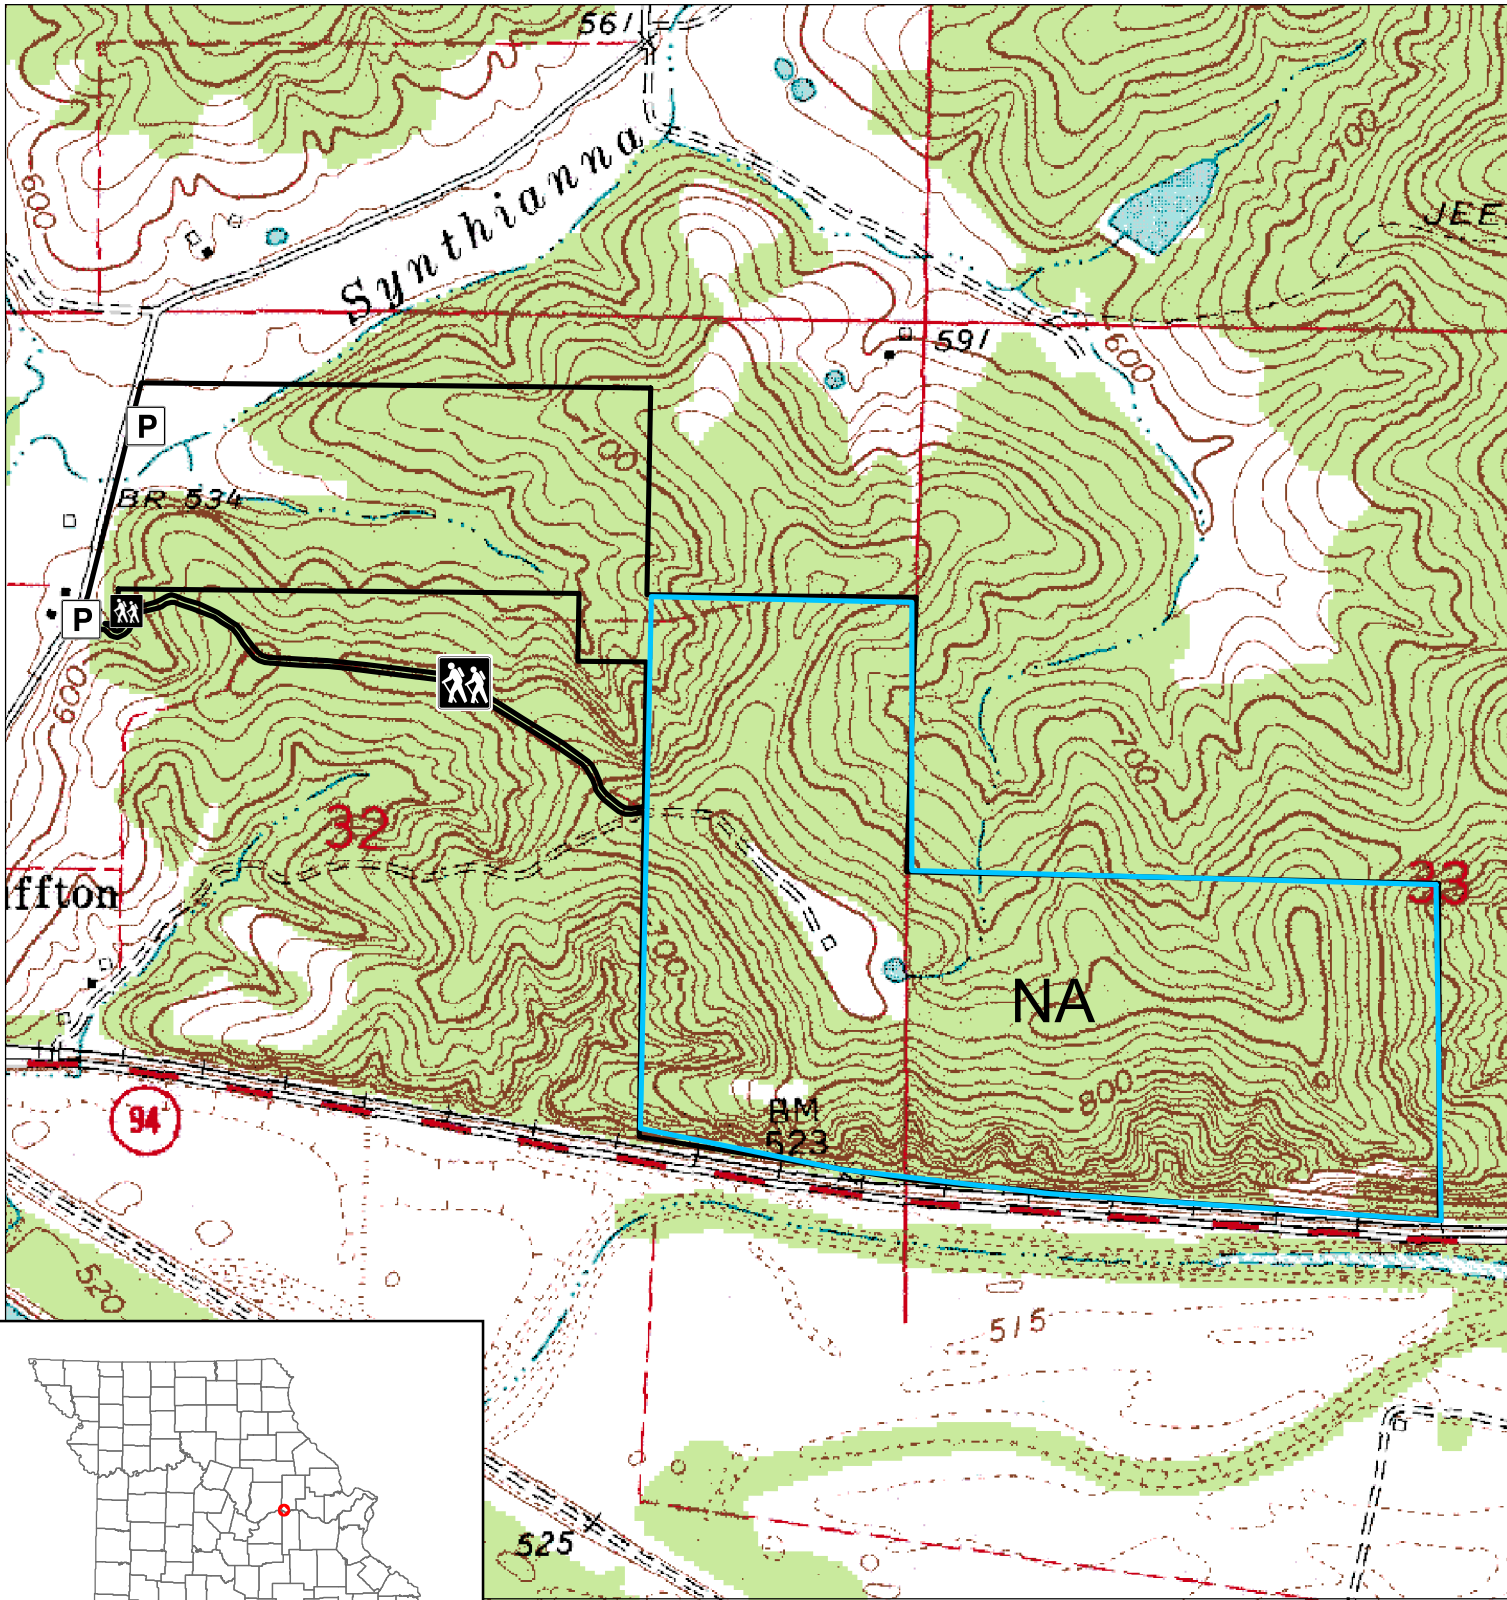

# Grand Bluffs Natural Area Montgomery County

 Missouri Dept. of Conservation