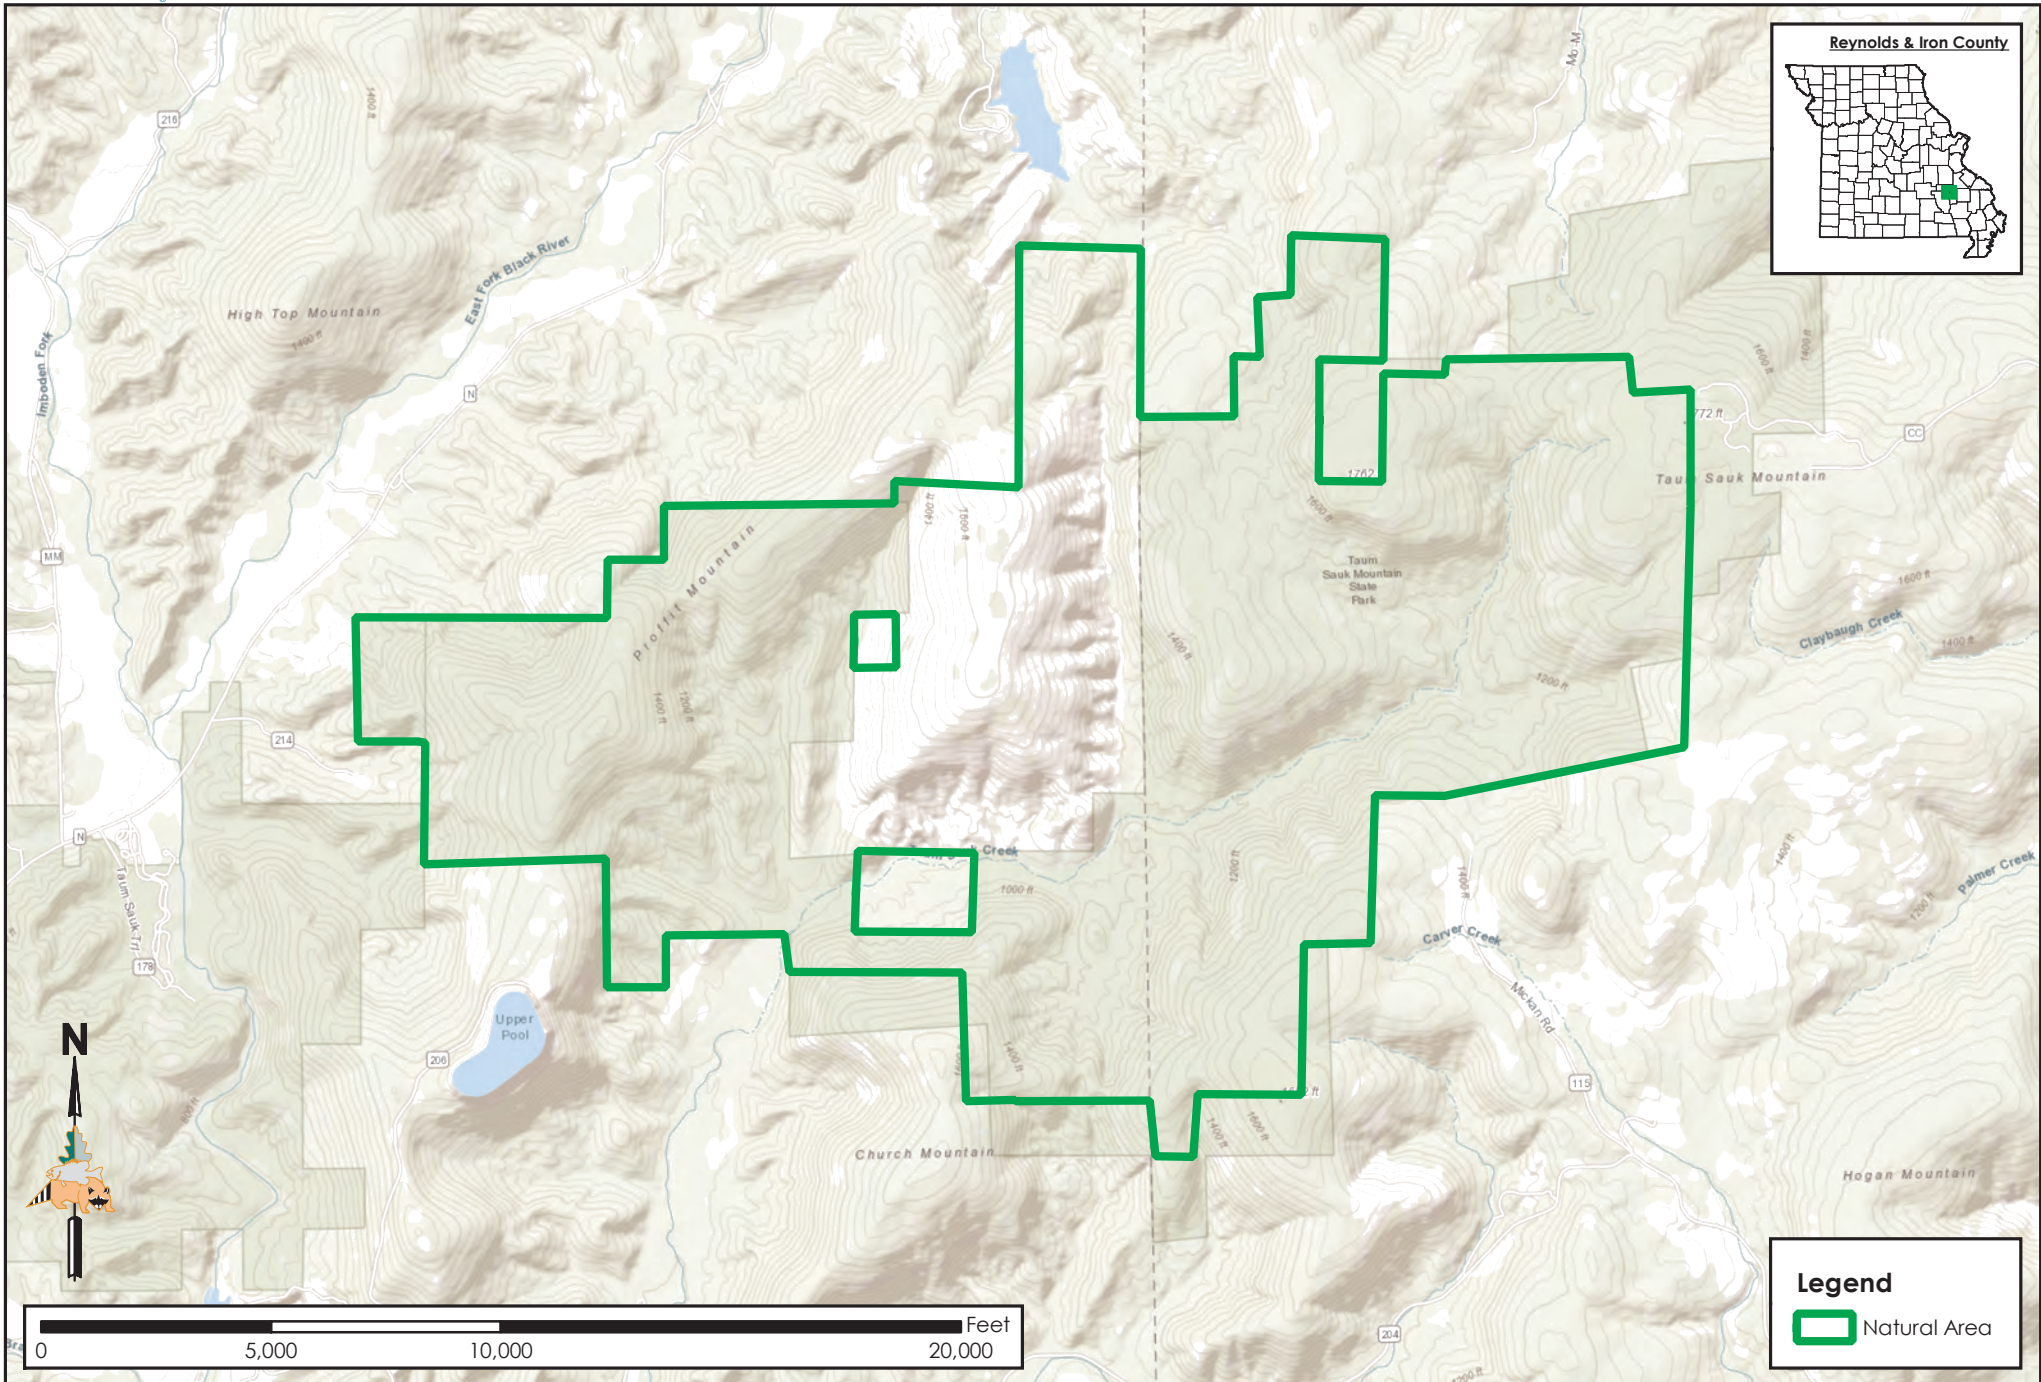

St. Francois Mountains NA

Conservation Commission of the State of Missouri ©

Last Updated - 2/28/2019

MAP DISCLAIMER: Although all data in this map have been compiled by the Missouri Department of Conservation, no warranty, expressed or implied, is made by the department as to the accuracy of the data and related materials. The act of distribution shall not constitute any such warranty, and no responsibility is assumed by the department in the use of these data or related materials.