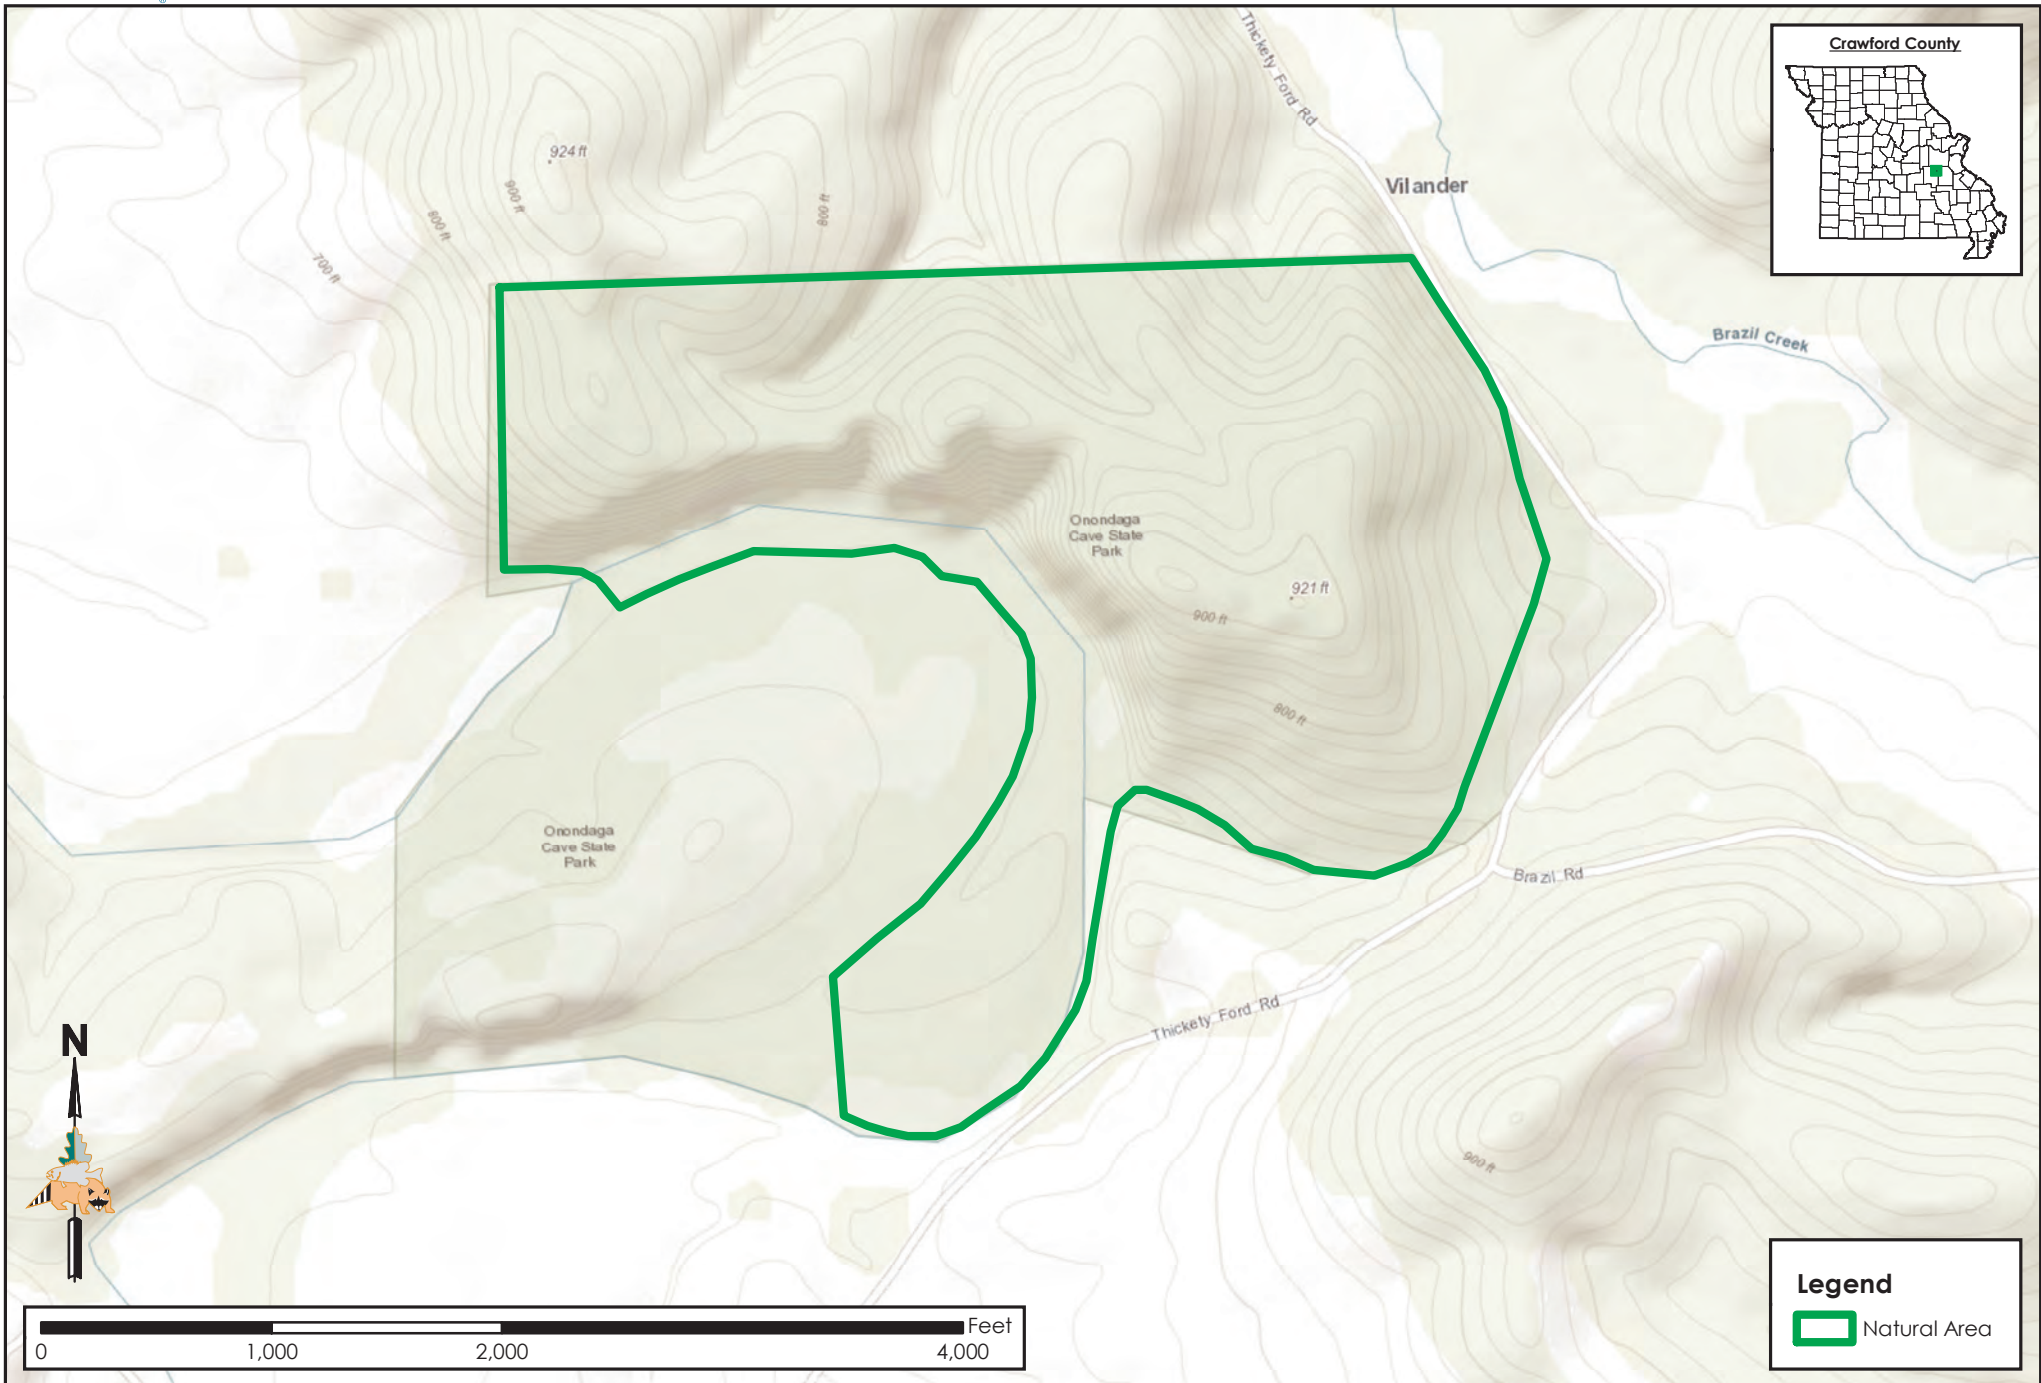

Vilander Bluff NA

Conservation Commission of the State of Missouri ©

Last Updated - 2/28/2019

MAP DISCLAIMER: Although all data in this map have been compiled by the Missouri Department of Conservation, no warranty, expressed or implied, is made by the department as to the accuracy of the data and related materials. The act of distribution shall not constitute any such warranty, and no responsibility is assumed by the department in the use of these data or related materials.