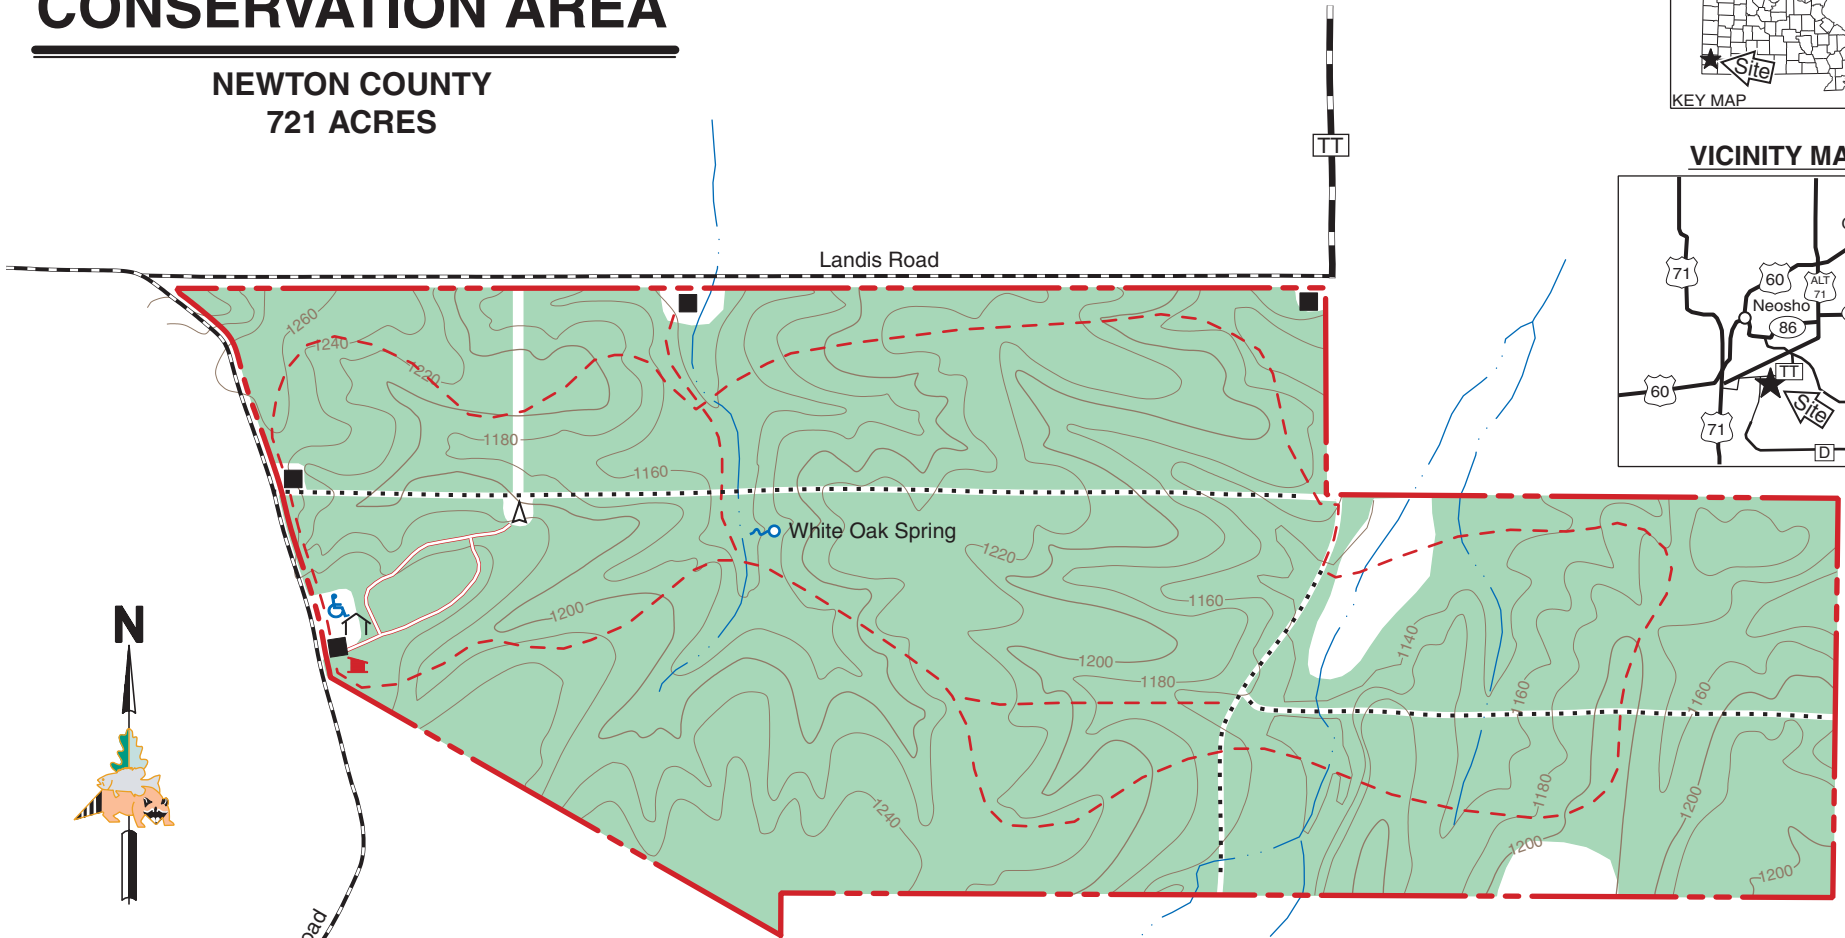

# BICENTENNIAL CONSERVATION AREA

NEWTON COUNTY  
721 ACRES

VICINITY MAP

## LEGEND

- Boundary
- Paved Road
- Gravel Road
- Drainage
- Multi-Use Trail
- Disabled Accessible Trail
- Area Access Trail
- Parking Lot
- Pavilion
- Privy
- Overlook
- Spring
- Forest
- Topography
- Disabled Accessible

## SCALE