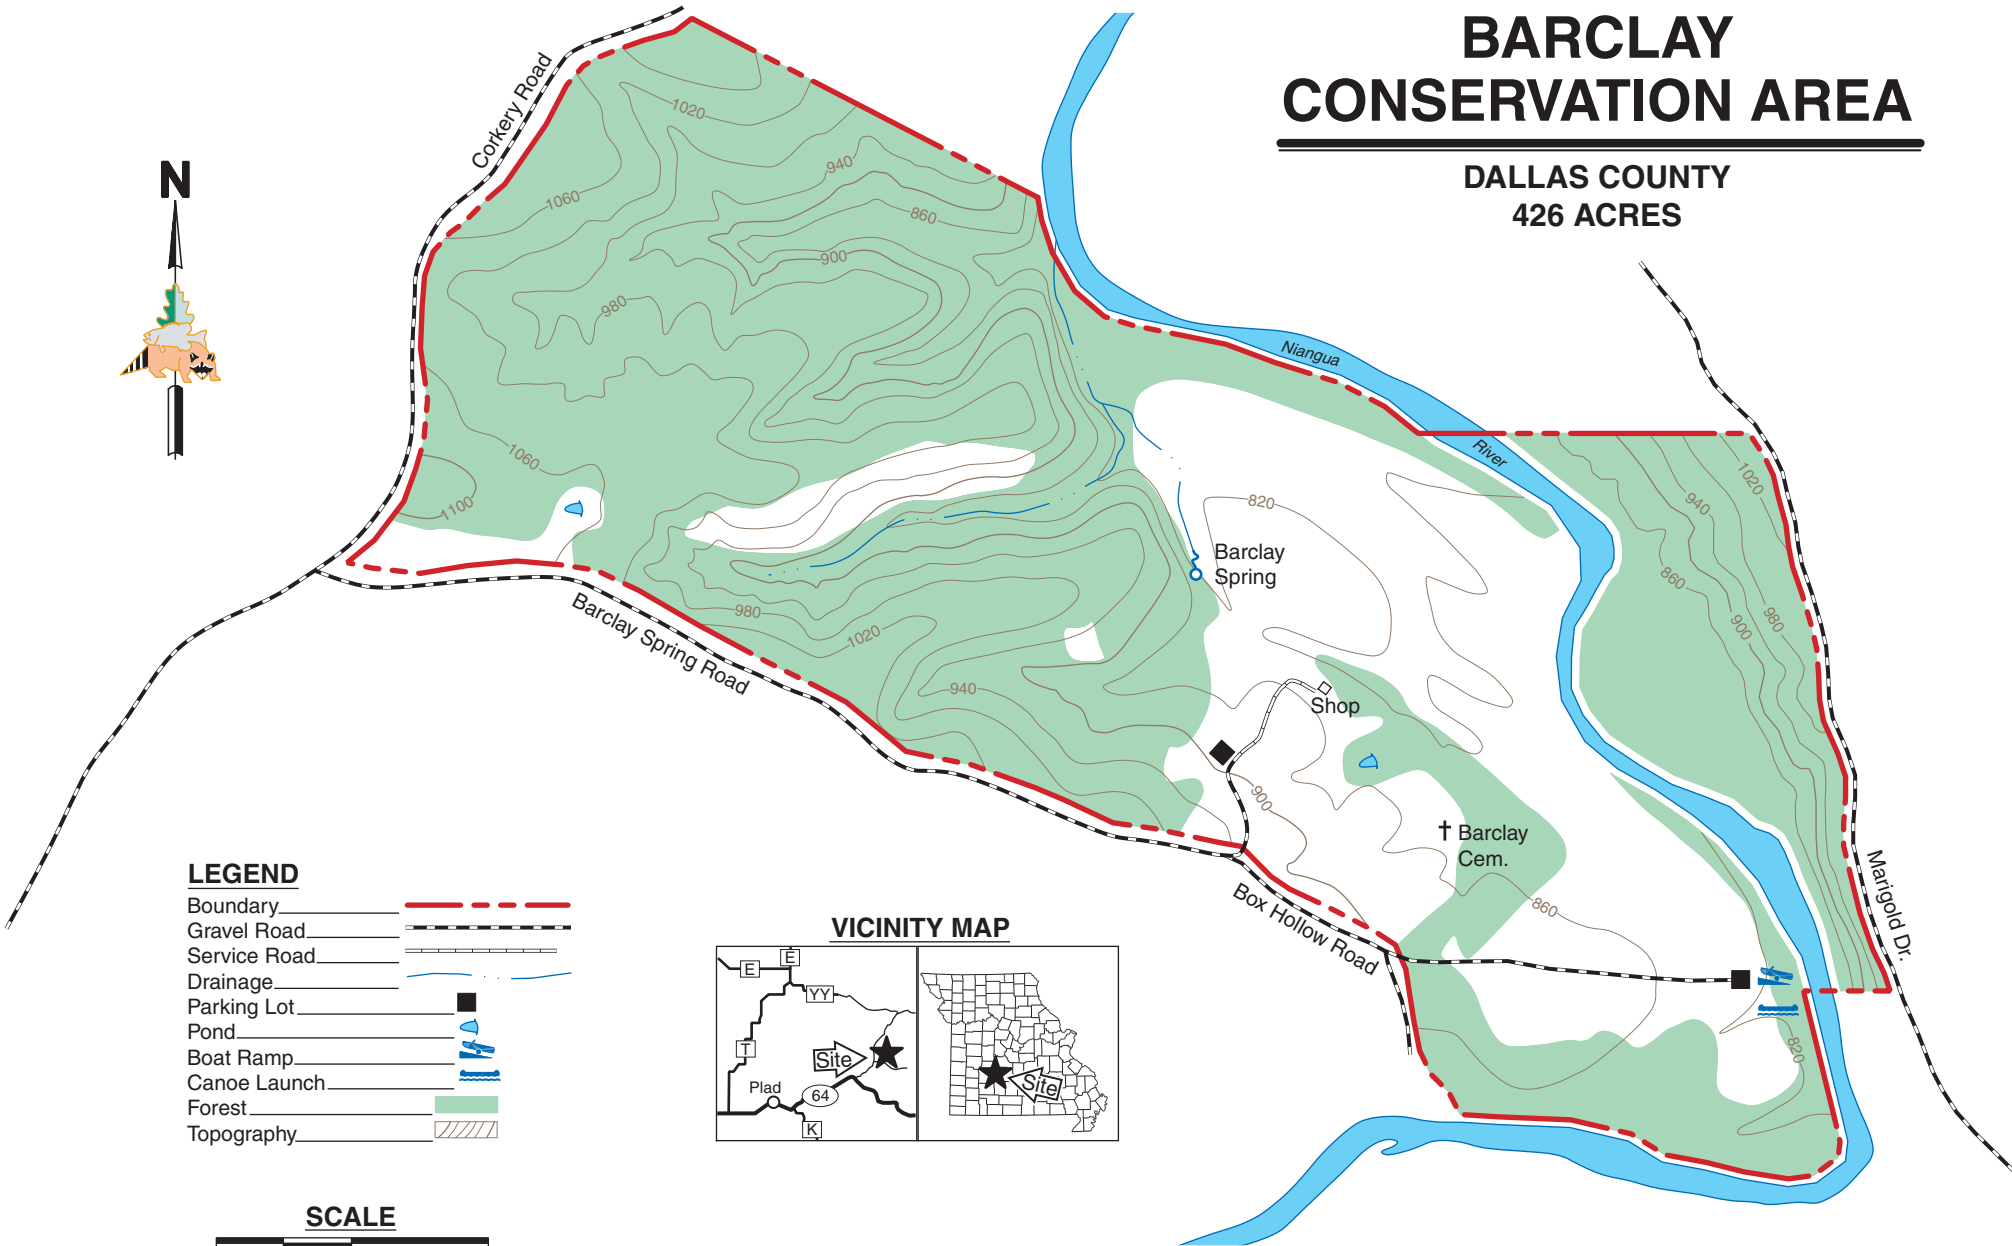

BARCLAY CONSERVATION AREA

DALLAS COUNTY
426 ACRES

LEGEND

- Boundary
- Gravel Road
- Service Road
- Drainage
- Parking Lot
- Pond
- Boat Ramp
- Canoe Launch
- Forest
- Topography

VICINITY MAP

SCALE