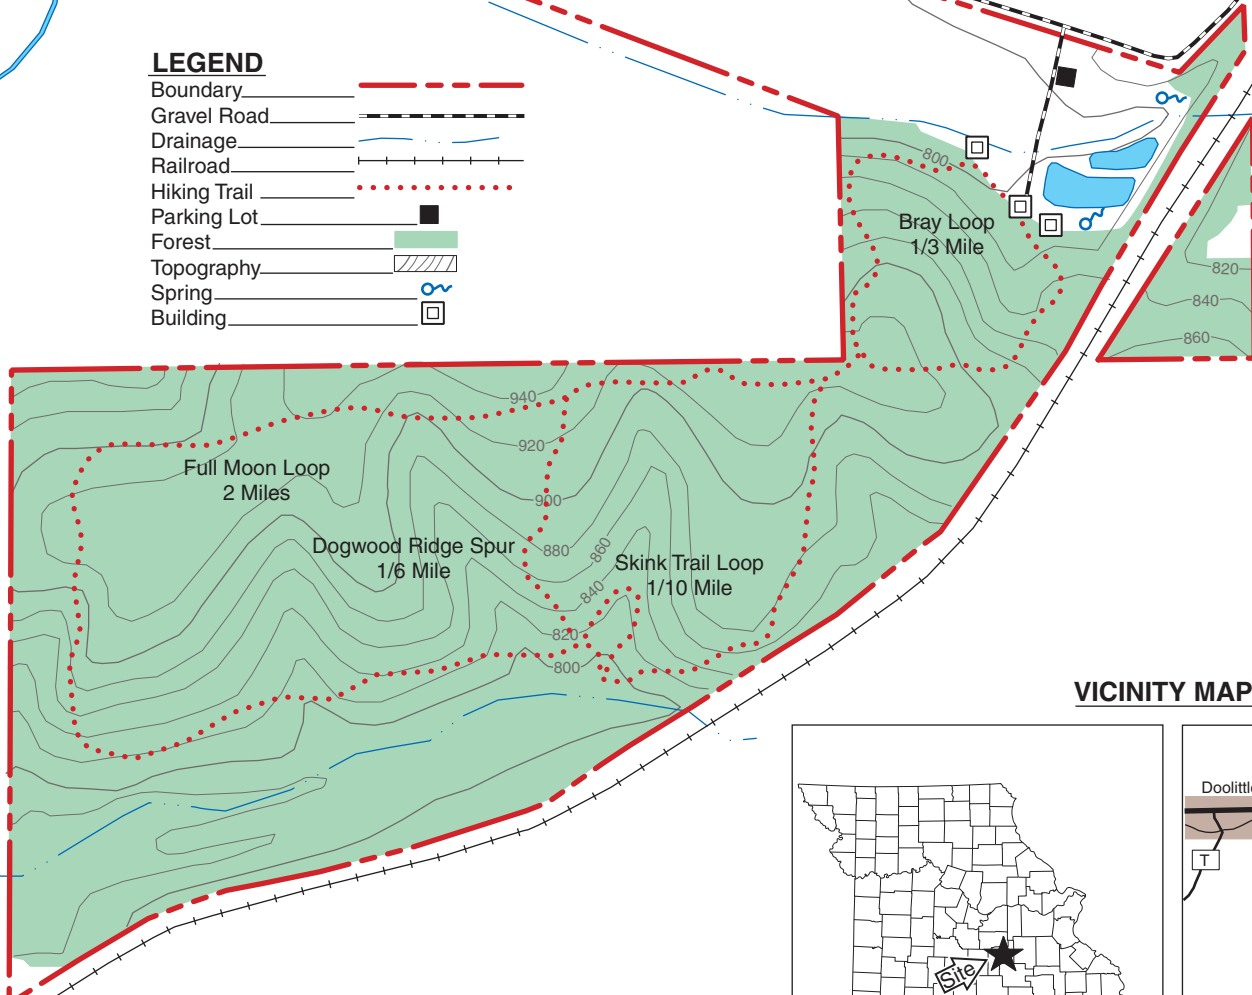

MARGUERITE BRAY CONSERVATION AREA

PHELPS COUNTY
132 ACRES

LEGEND

Boundary	— — — — —
Gravel Road	— — — — —
Drainage	— — — — —
Railroad	— + — + — + — + —
Hiking Trail	· · · · ·
Parking Lot	■
Forest	■
Topography	▨
Spring	⊕
Building	□

Little Beaver Creek

Bridge School Road

VICINITY MAP