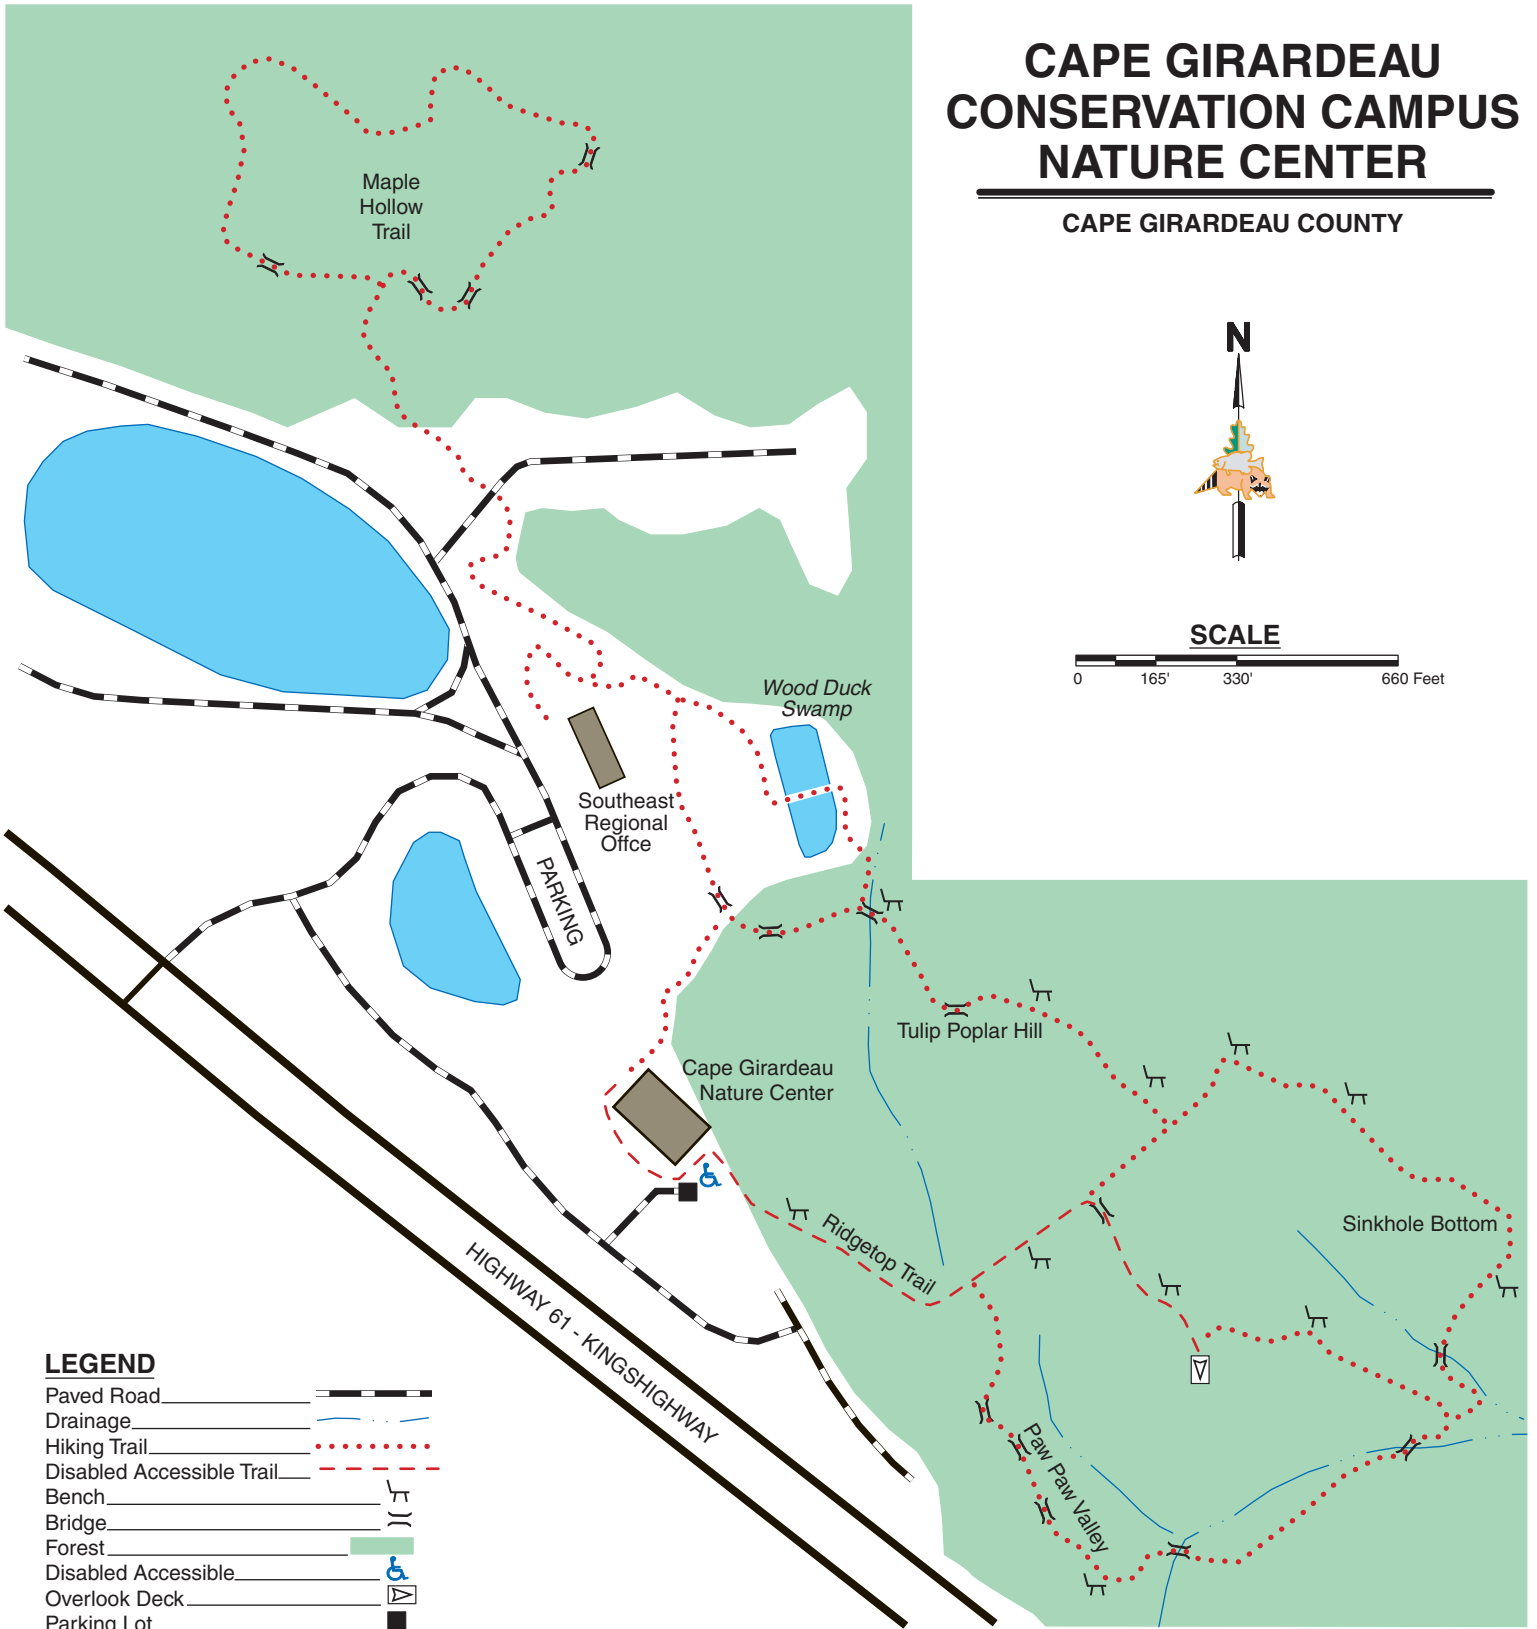

CAPE GIRARDEAU CONSERVATION CAMPUS NATURE CENTER

CAPE GIRARDEAU COUNTY

SCALE

LEGEND

- Paved Road
- Drainage
- Hiking Trail
- Disabled Accessible Trail
- Bench
- Bridge
- Forest
- Disabled Accessible
- Overlook Deck
- Parking Lot

VICINITY MAP