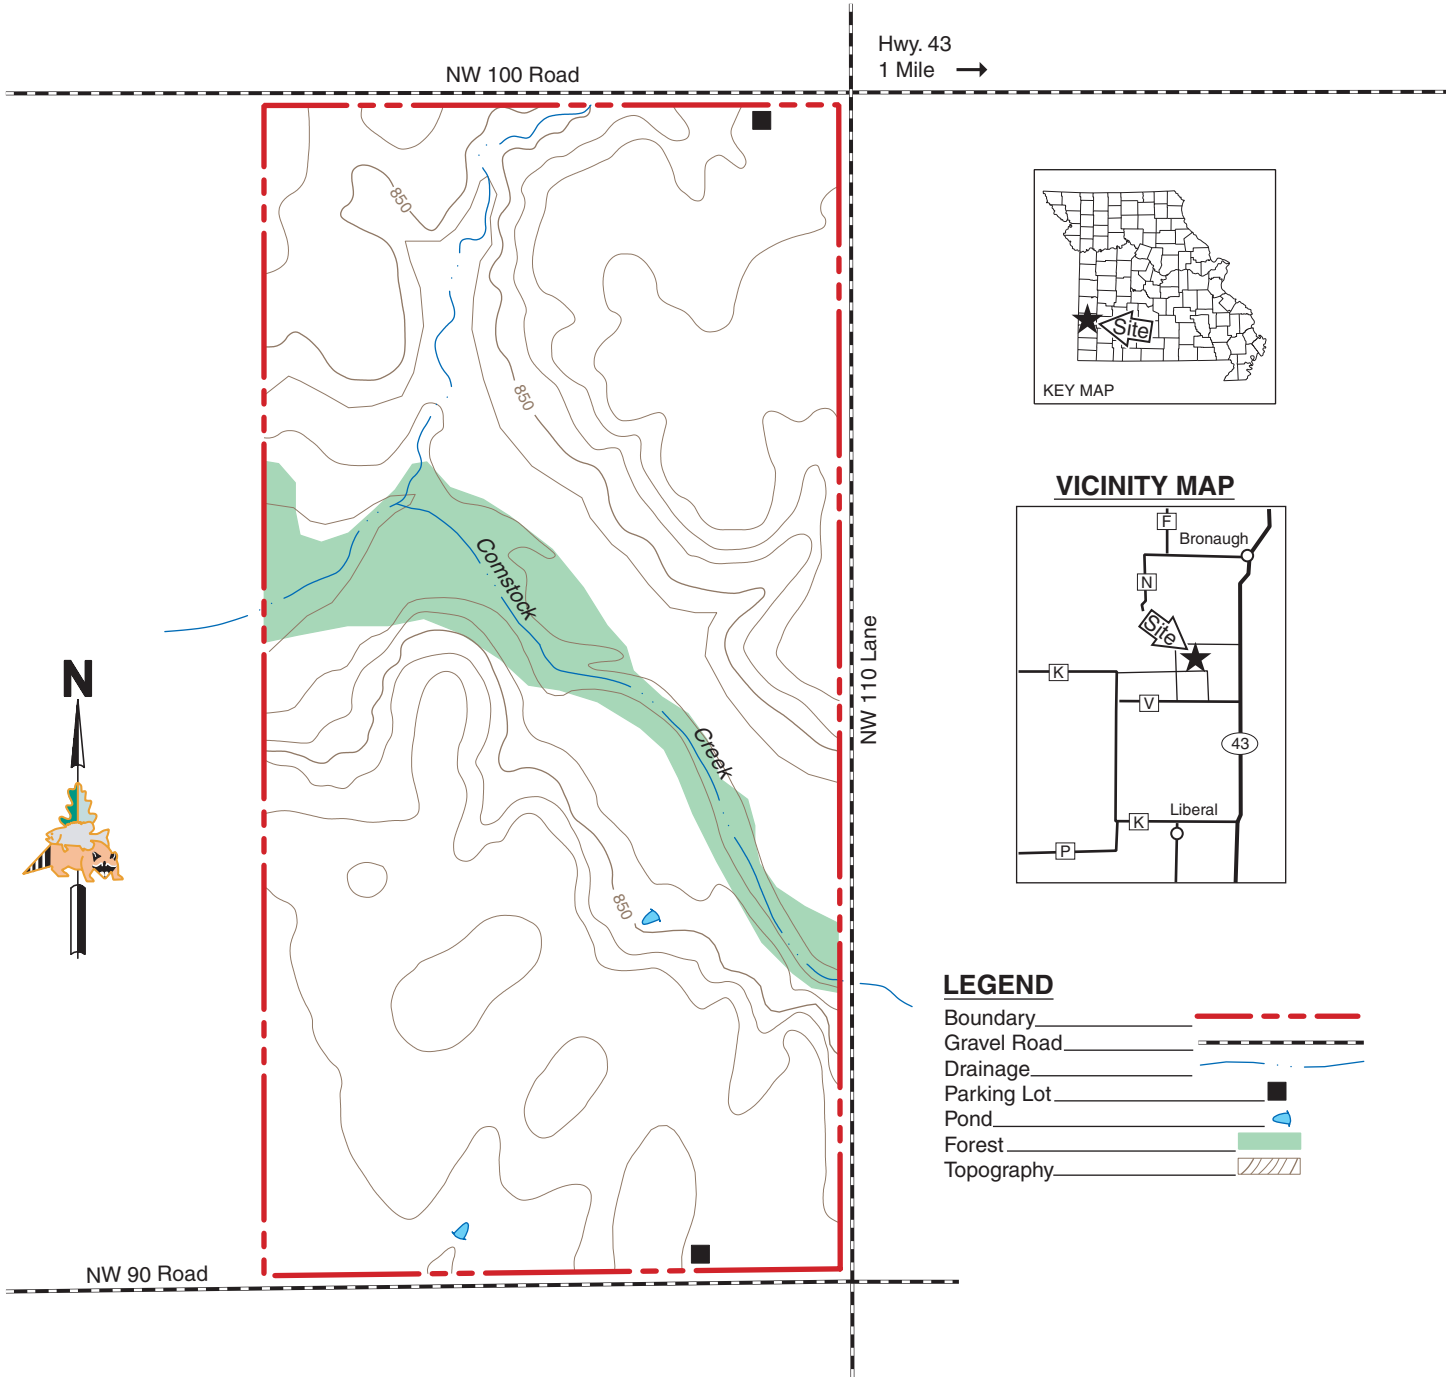

COMSTOCK PRAIRIE CONSERVATION AREA

BARTON COUNTY
320 ACRES

SCALE

VICINITY MAP

LEGEND

- Boundary
- Gravel Road
- Drainage
- Parking Lot
- Pond
- Forest
- Topography