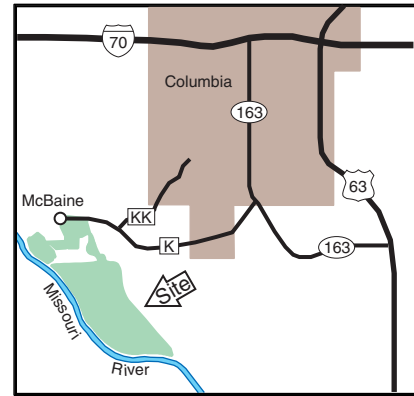

EAGLE BLUFFS CONSERVATION AREA

USE OR POSSESSION OF
LEAD SHOT
IS PROHIBITED

BOONE COUNTY
4,431 ACRES

VICINITY MAP

LEGEND

- Boundary
- Paved Road
- Gravel Road
- Parking Lot
- Area Headquarters
- Overlook
- Privy
- Disabled Accessible
- Forest
- Hiking Trail
- Levee
- No Hunting Area
- Disabled User Waterfowl Blind
- Junction Box
- River Mile
- Pool Number
- Columbia City Well
- Deep Water
- Shallow Water
- Waterfowl Refuge(##)

(#) Area Closed from Oct. 15 to end of waterfowl season