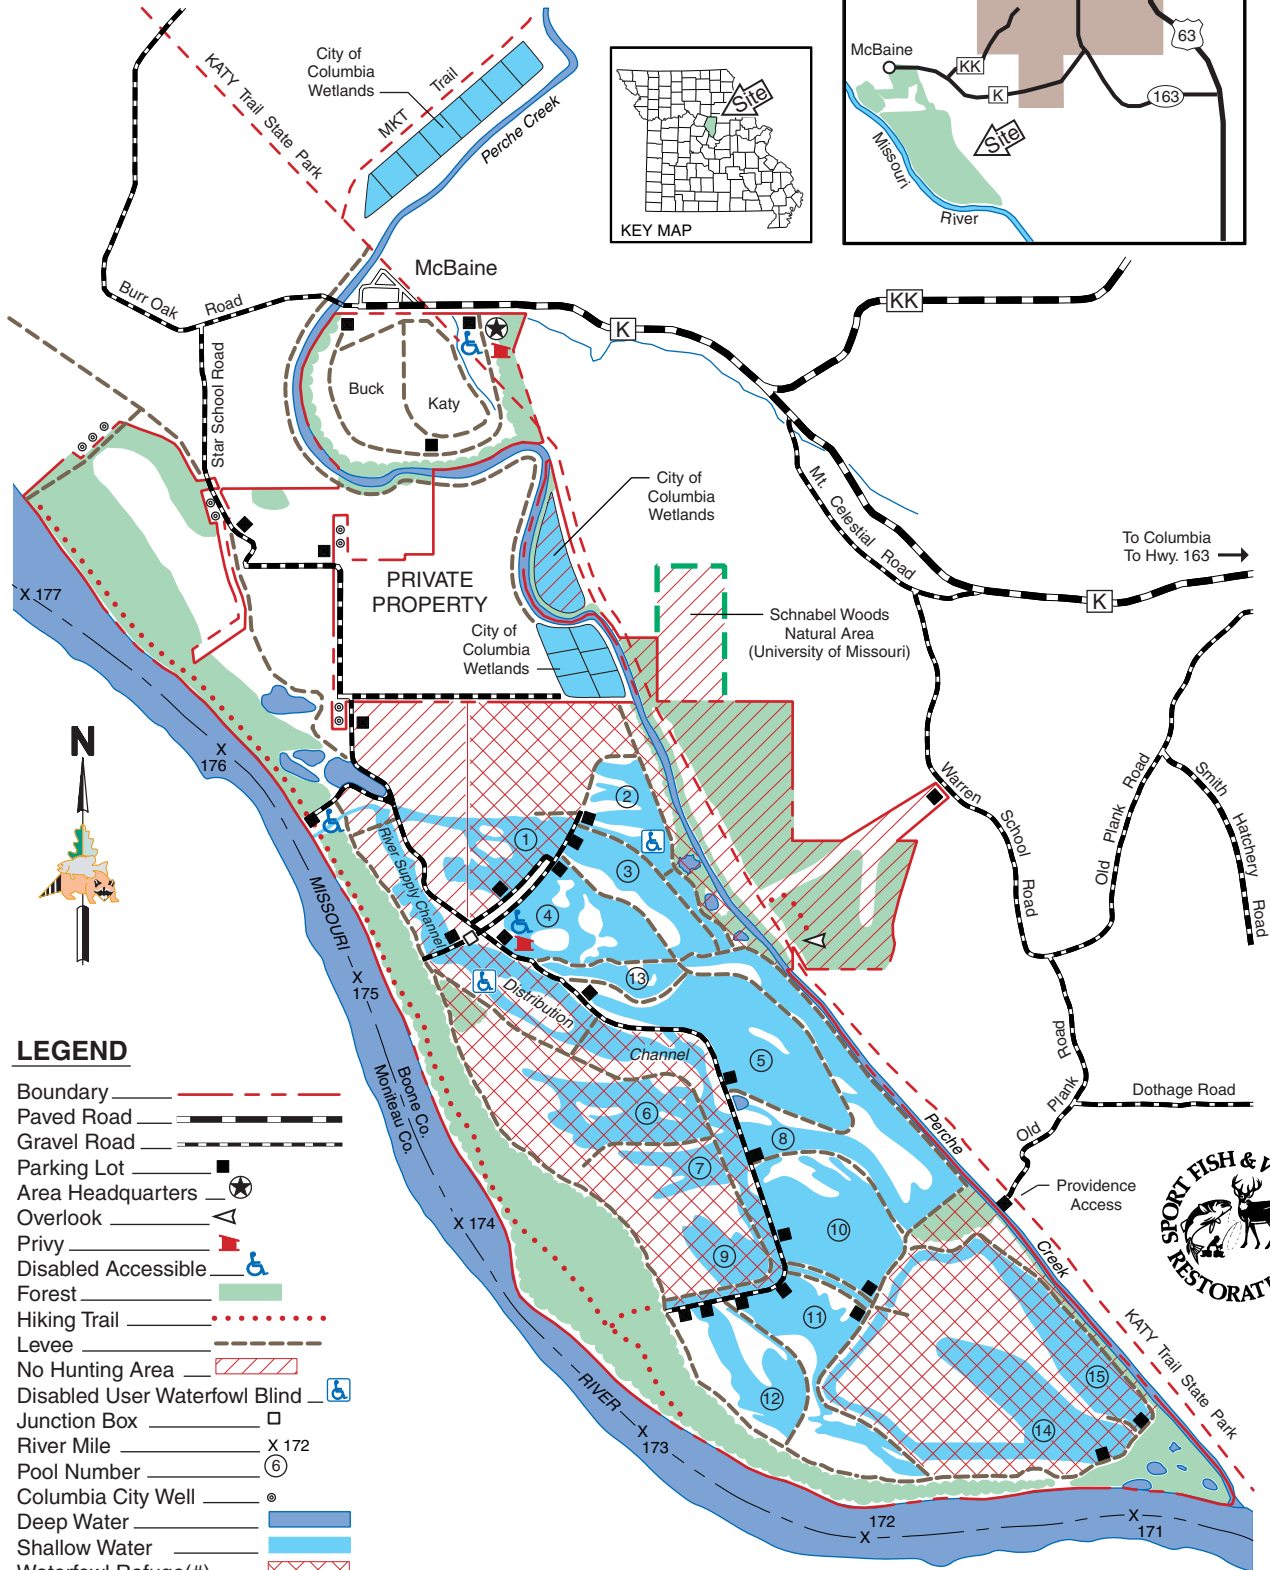

EAGLE BLUFFS CONSERVATION AREA

USE OR POSSESSION OF
LEAD SHOT
IS PROHIBITED

BOONE COUNTY
4,431 ACRES

VICINITY MAP

LEGEND

- Boundary
- Paved Road
- Gravel Road
- Parking Lot
- Area Headquarters
- Overlook
- Privy
- Disabled Accessible
- Forest
- Hiking Trail
- Levee
- No Hunting Area
- Disabled User Waterfowl Blind
- Junction Box
- River Mile
- Pool Number
- Columbia City Well
- Deep Water
- Shallow Water
- Waterfowl Refuge(##)

(#) Area Closed from Oct. 15 to end of waterfowl season