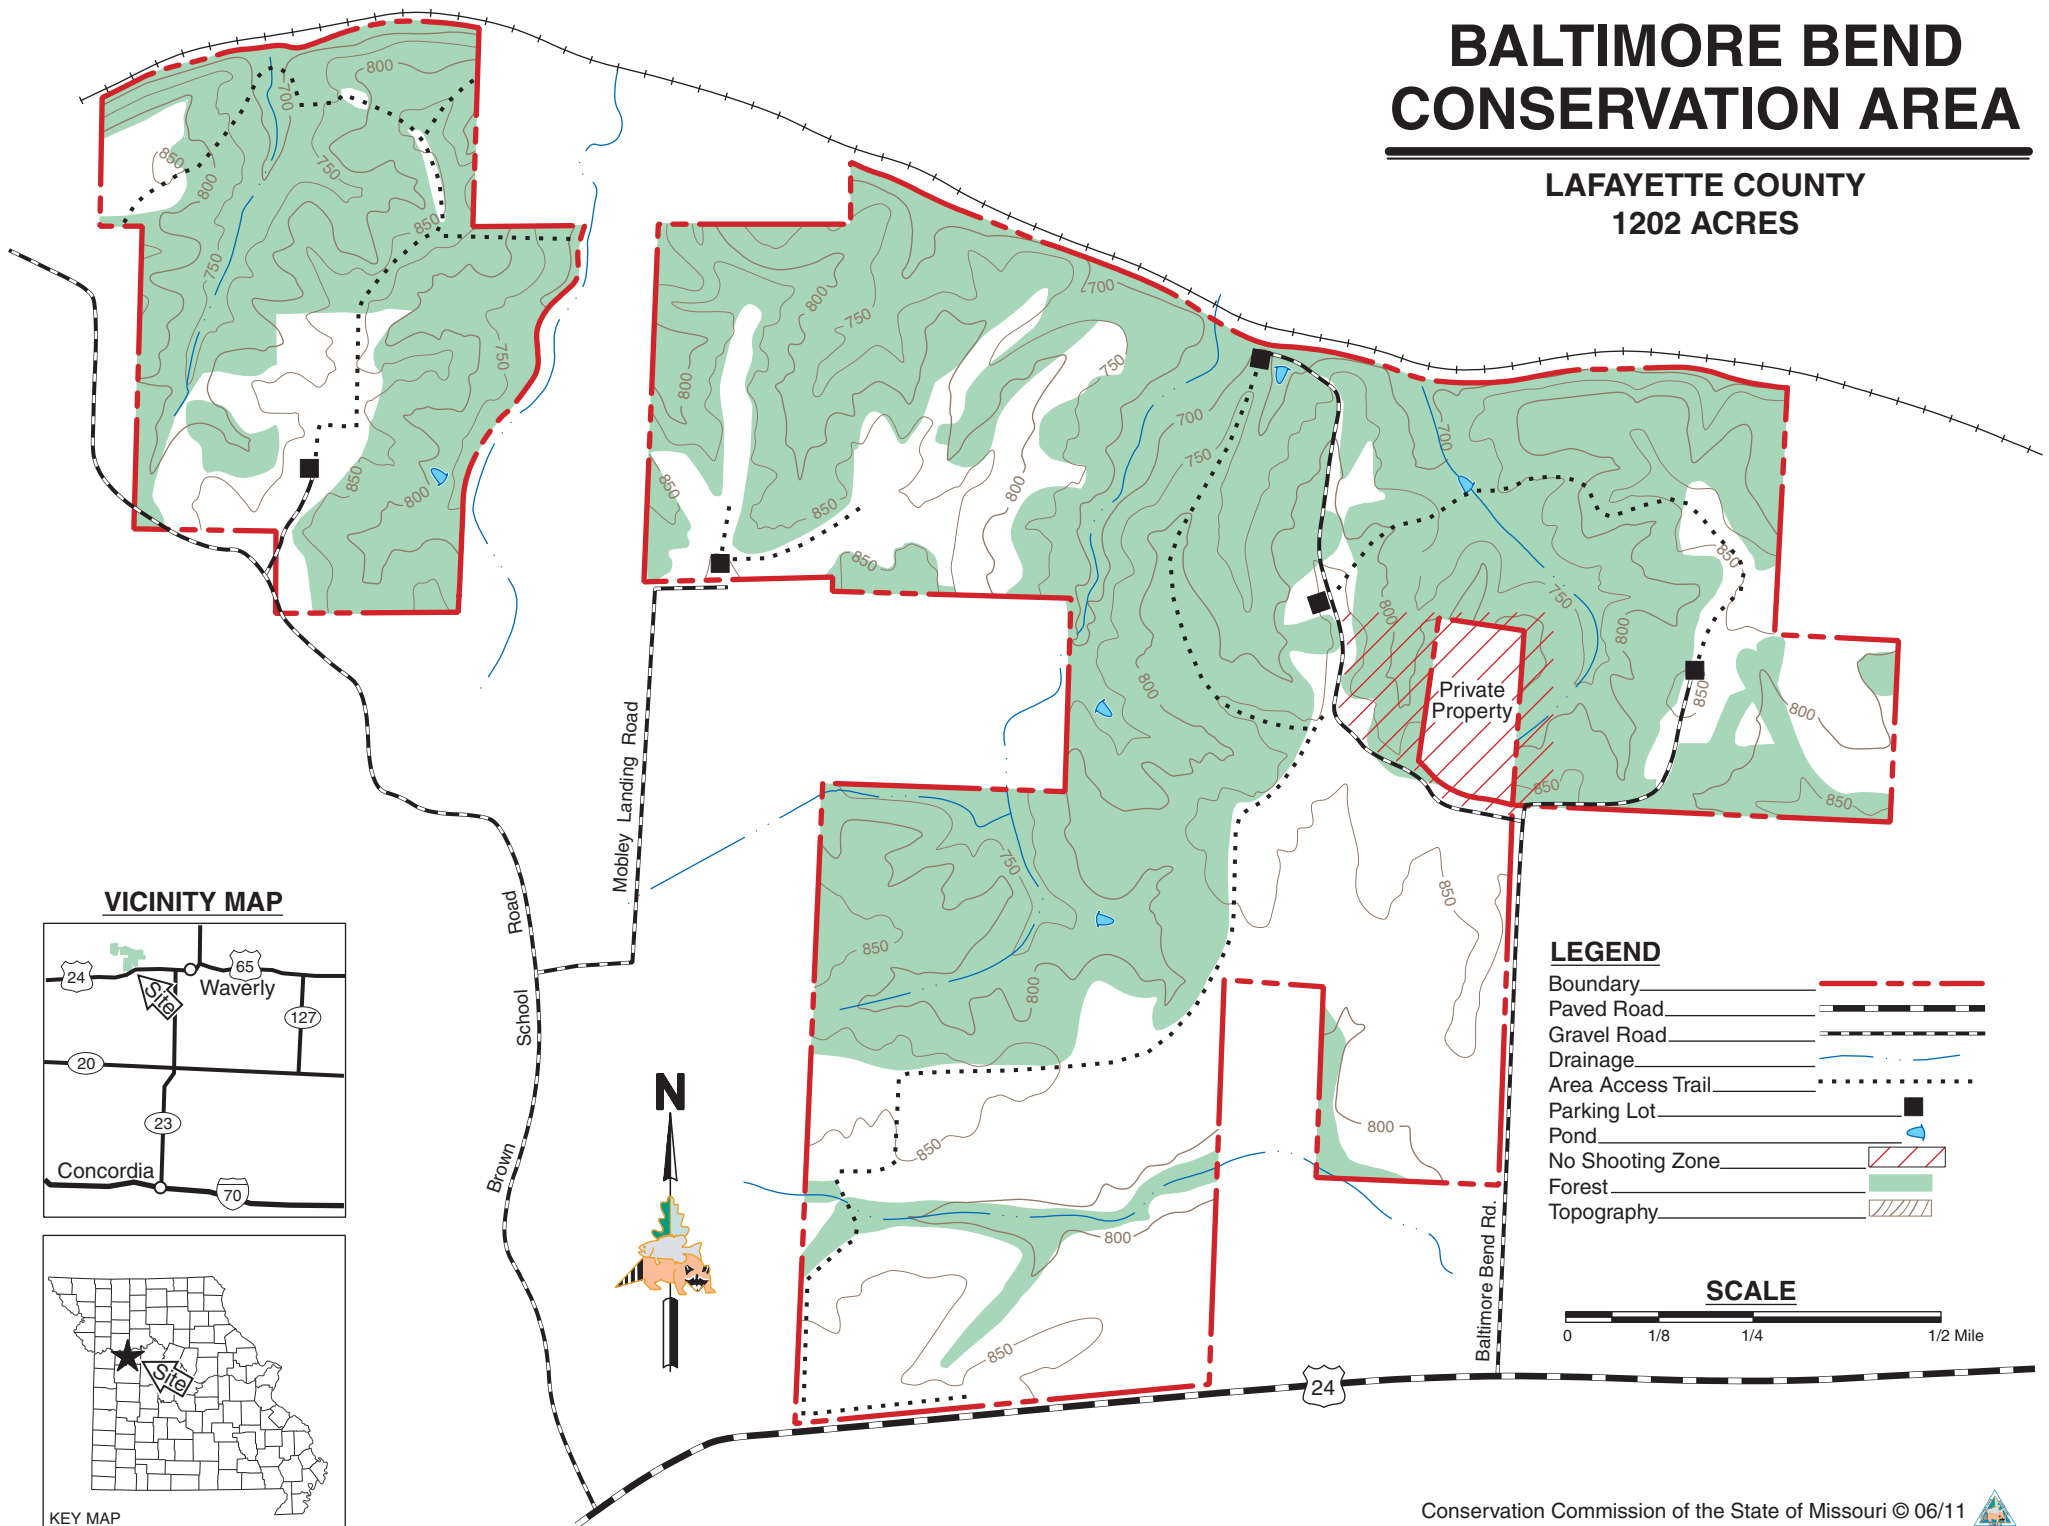

BALTIMORE BEND CONSERVATION AREA

LAFAYETTE COUNTY
1202 ACRES

VICINITY MAP

LEGEND

- Boundary
- Paved Road
- Gravel Road
- Drainage
- Area Access Trail
- Parking Lot
- Pond
- No Shooting Zone
- Forest
- Topography

SCALE