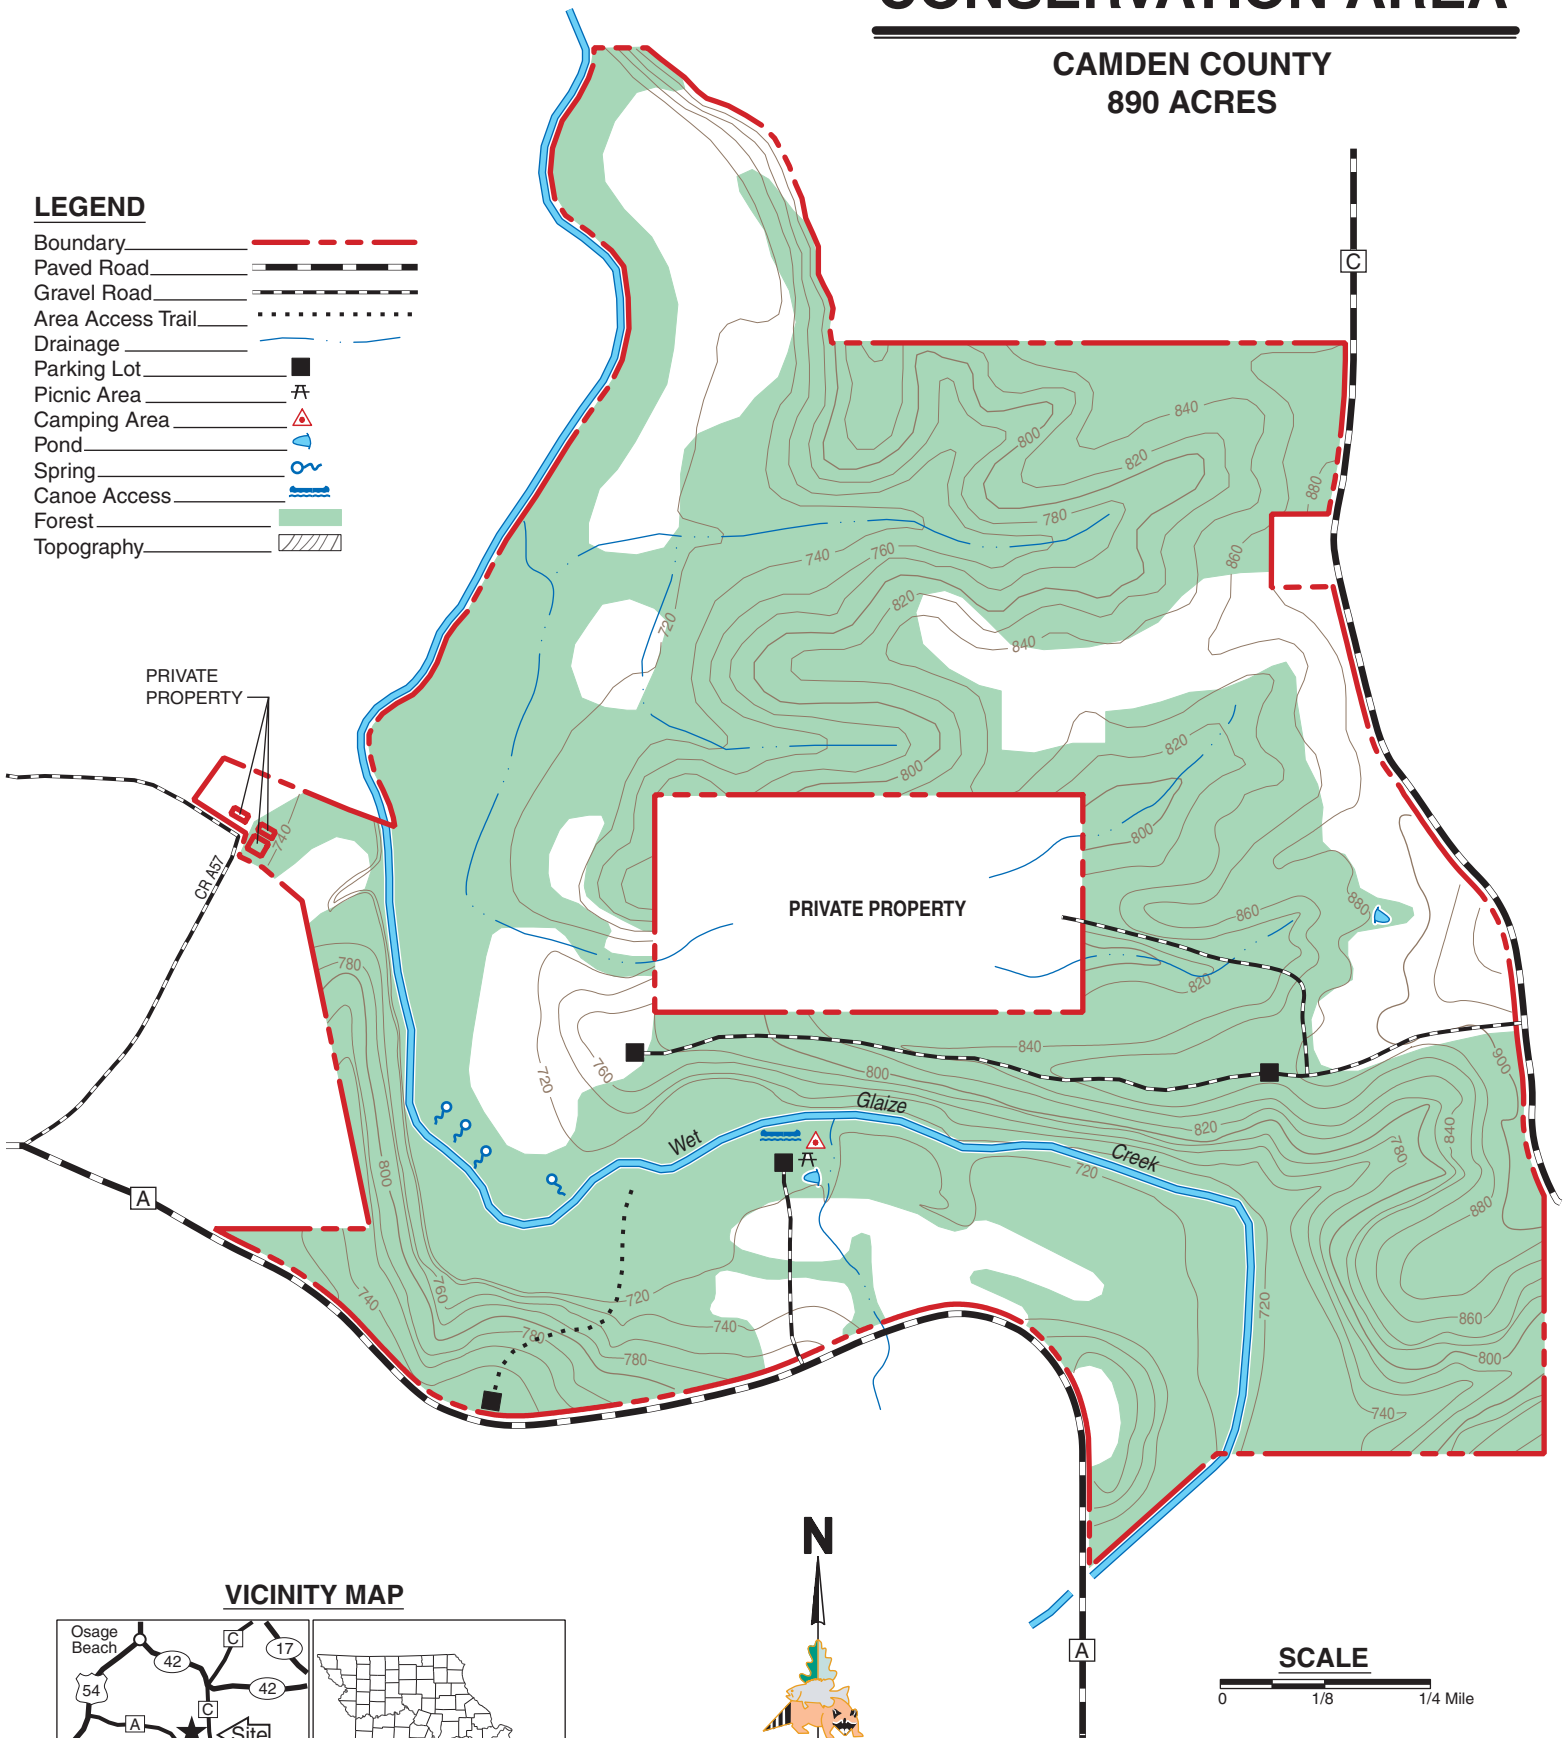

TORONTO SPRINGS CONSERVATION AREA

CAMDEN COUNTY
890 ACRES

LEGEND

Boundary	
Paved Road	
Gravel Road	
Area Access Trail	
Drainage	
Parking Lot	
Picnic Area	
Camping Area	
Pond	
Spring	
Canoe Access	
Forest	
Topography	

VICINITY MAP