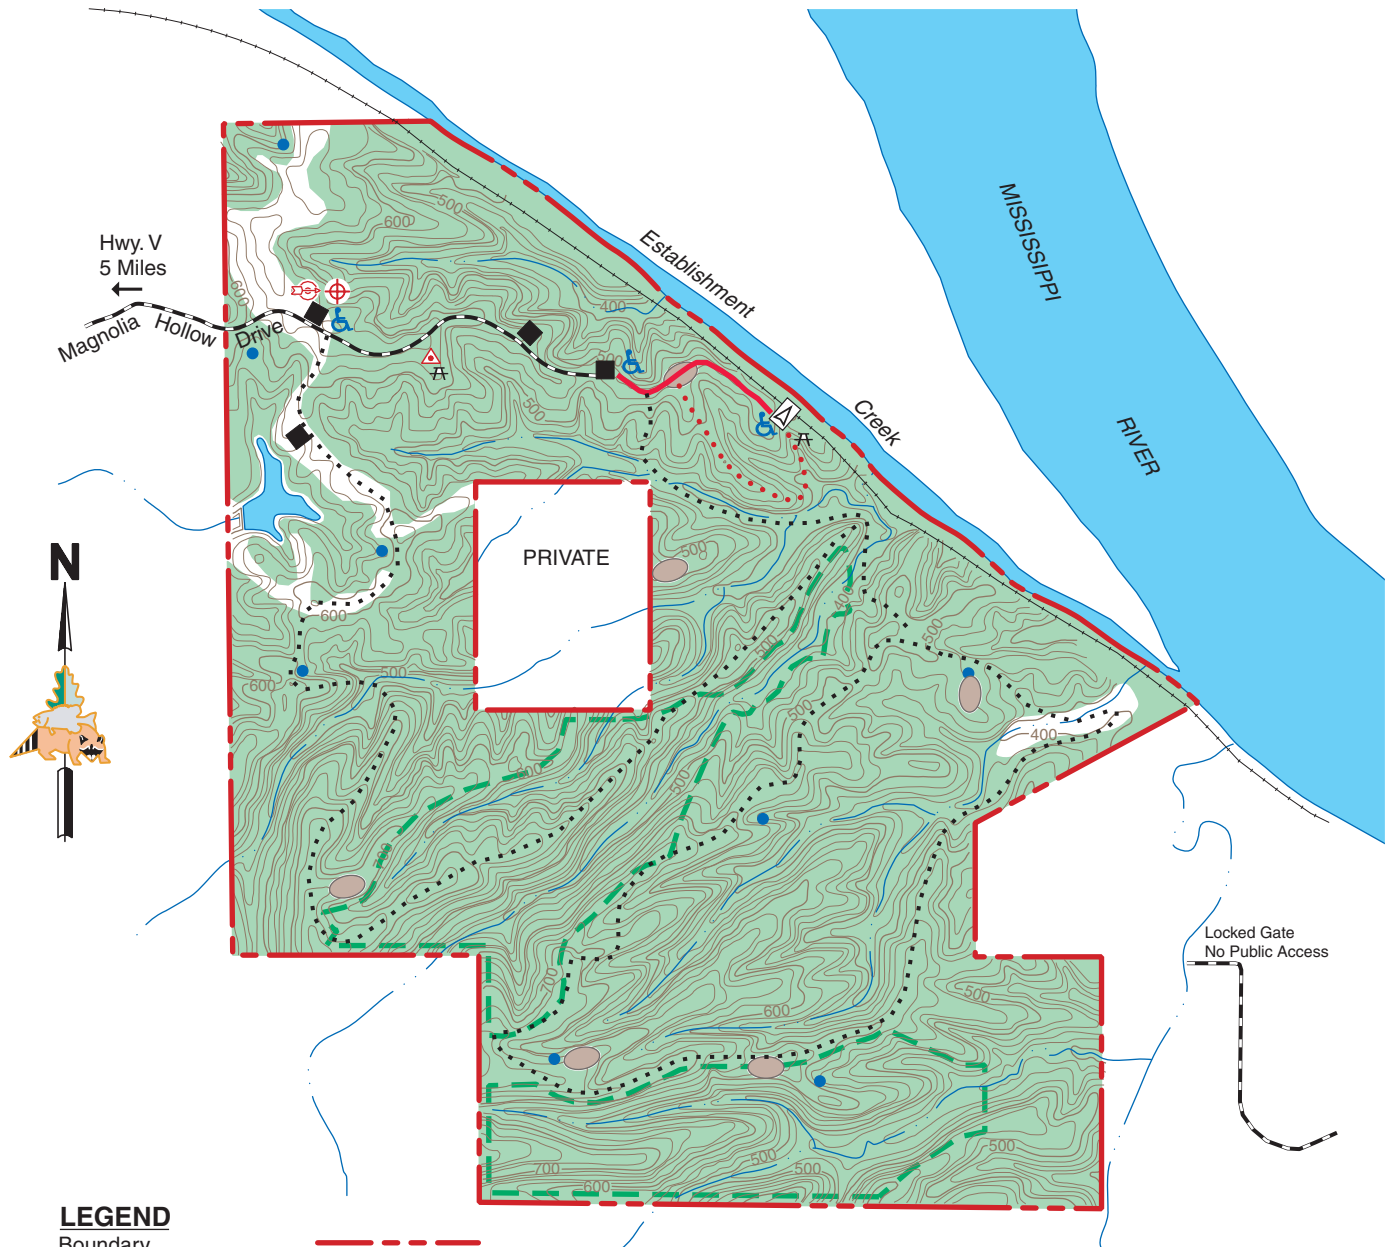

MAGNOLIA HOLLOW CONSERVATION AREA

STE.GENEVIEVE COUNTY
1,751 ACRES

LEGEND

- Boundary
- Gravel Road
- Drainage
- Hiking Trail
- Disabled Accessible Trail
- Area Access Trail
- Parking Lot
- Wildlife Water Hole
- Archery Range
- Clay Pigeon Range
- Woodland Food Plot
- Viewing Platform
- Primitive Camping Area
- Picnic Area
- Disabled Accessible
- Forest
- Topography

Brickey Hills Natural Area

VICINITY MAP

SCALE