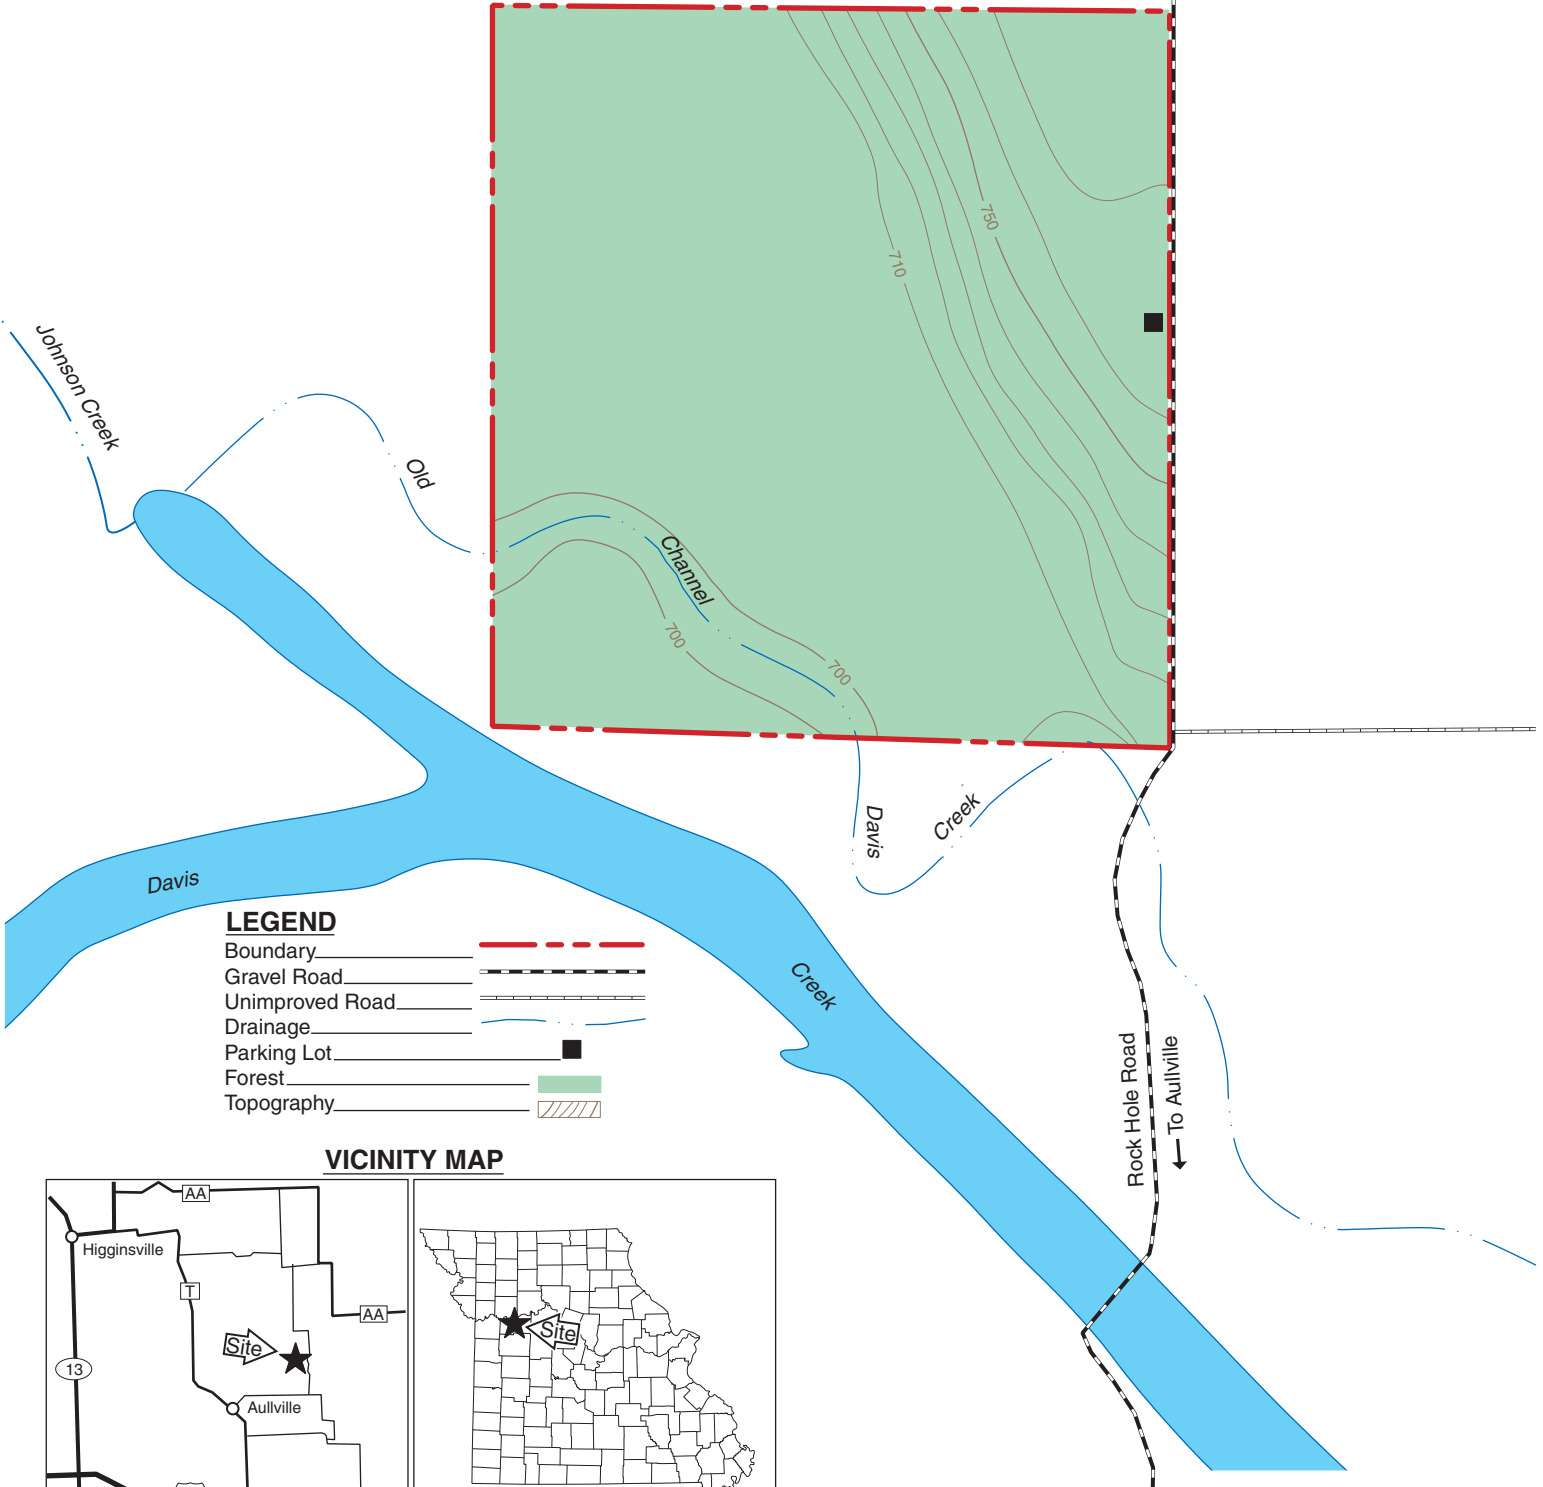

# CECIL G. GROVE MEMORIAL CONSERVATION AREA

LAFAYETTE COUNTY  
40 ACRES

**LEGEND**

Boundary	
Gravel Road	
Unimproved Road	
Drainage	
Parking Lot	
Forest	
Topography	

**VICINITY MAP**