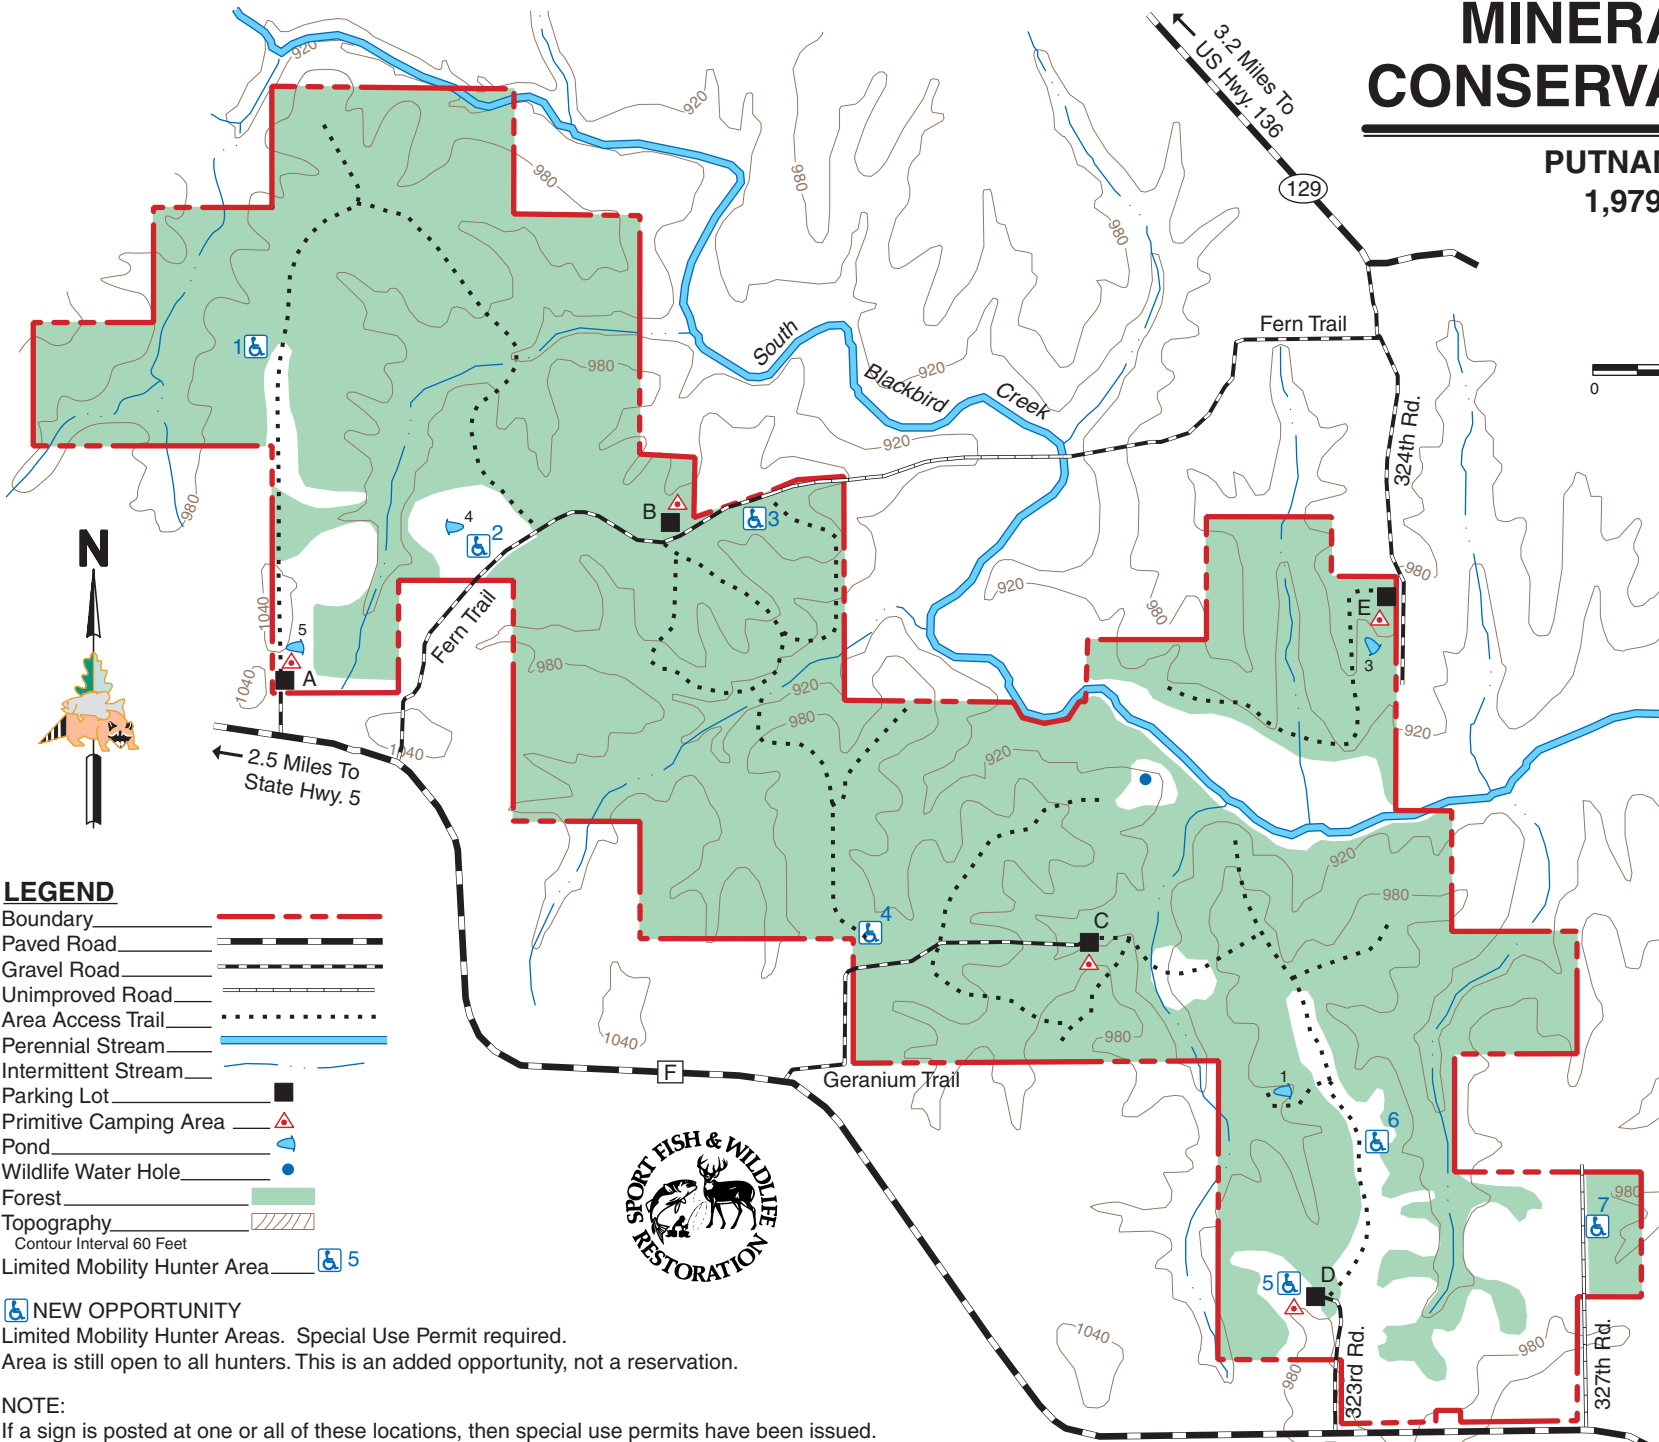

MINERAL HILLS CONSERVATION AREA

PUTNAM COUNTY
1,979 ACRES

LEGEND

- Boundary
- Paved Road
- Gravel Road
- Unimproved Road
- Area Access Trail
- Perennial Stream
- Intermittent Stream
- Parking Lot
- Primitive Camping Area
- Pond
- Wildlife Water Hole
- Forest
- Topography
- Contour Interval 60 Feet
- Limited Mobility Hunter Area 5

NEW OPPORTUNITY

Limited Mobility Hunter Areas. Special Use Permit required.
Area is still open to all hunters. This is an added opportunity, not a reservation.

NOTE:

If a sign is posted at one or all of these locations, then special use permits have been issued.
Someone who has special challenges may be hunting in this area.

VICINITY MAP