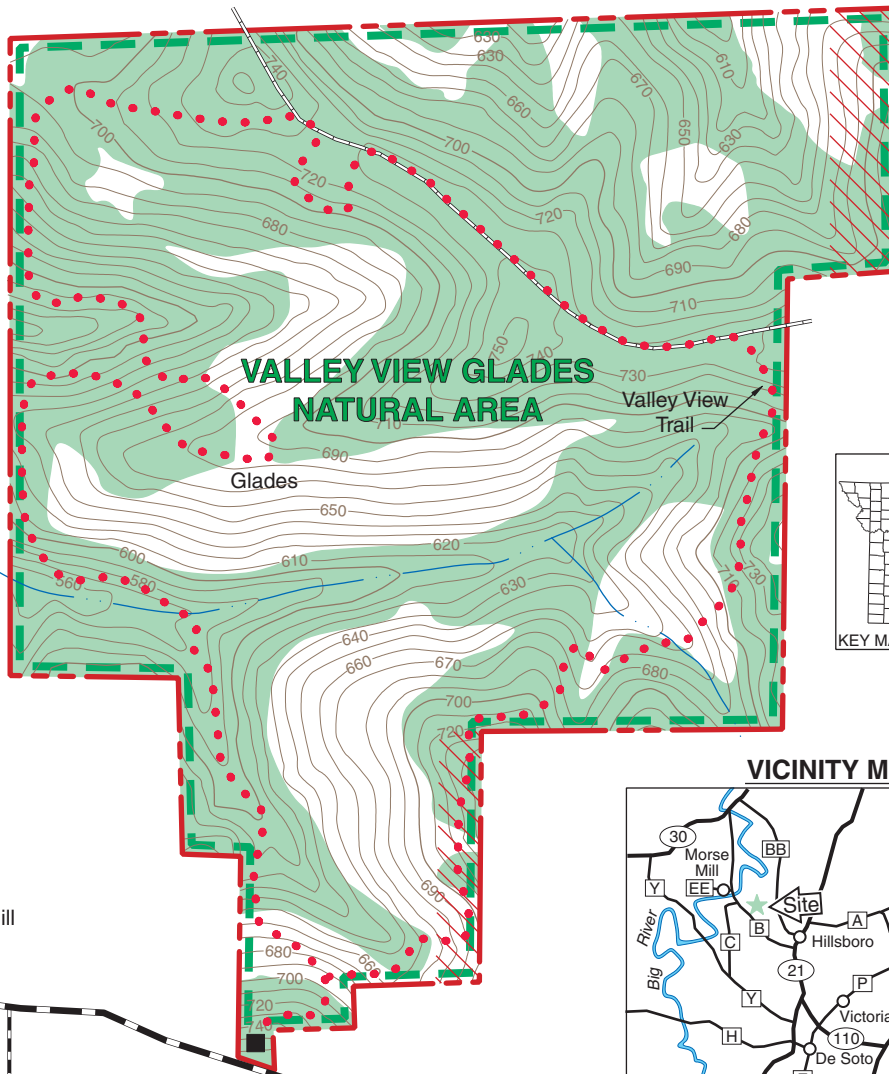

VALLEY VIEW GLADES NATURAL AREA

JEFFERSON COUNTY
225 ACRES

LEGEND

- Boundary
- Paved Road
- Gravel Road
- Service Road
- Drainage
- Hiking Trail
- Parking lot
- No Shooting Zone
- Forest
- Topography
- Natural Area

SCALE

VICINITY MAP

Morse Mill
1 Mile

Hillsboro and Hwy. 21
4.5 Miles