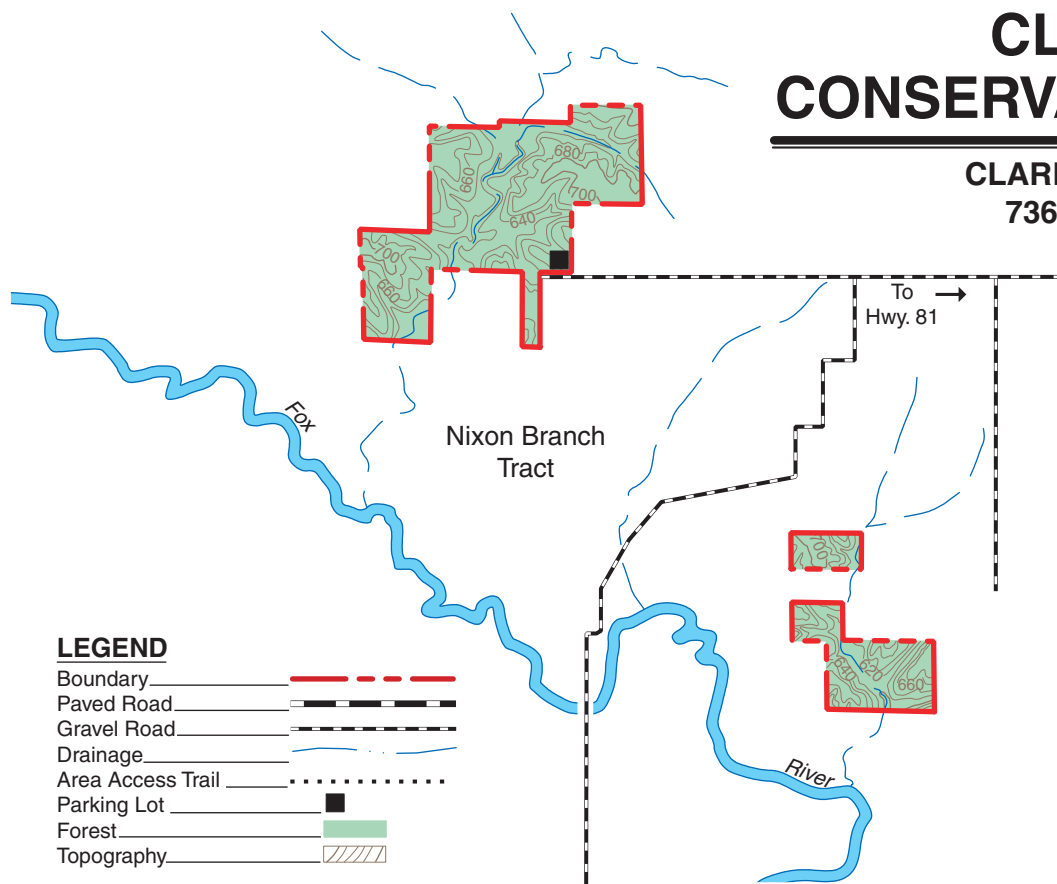

CLARK CONSERVATION AREA

CLARK COUNTY
736 ACRES

VICINITY MAP