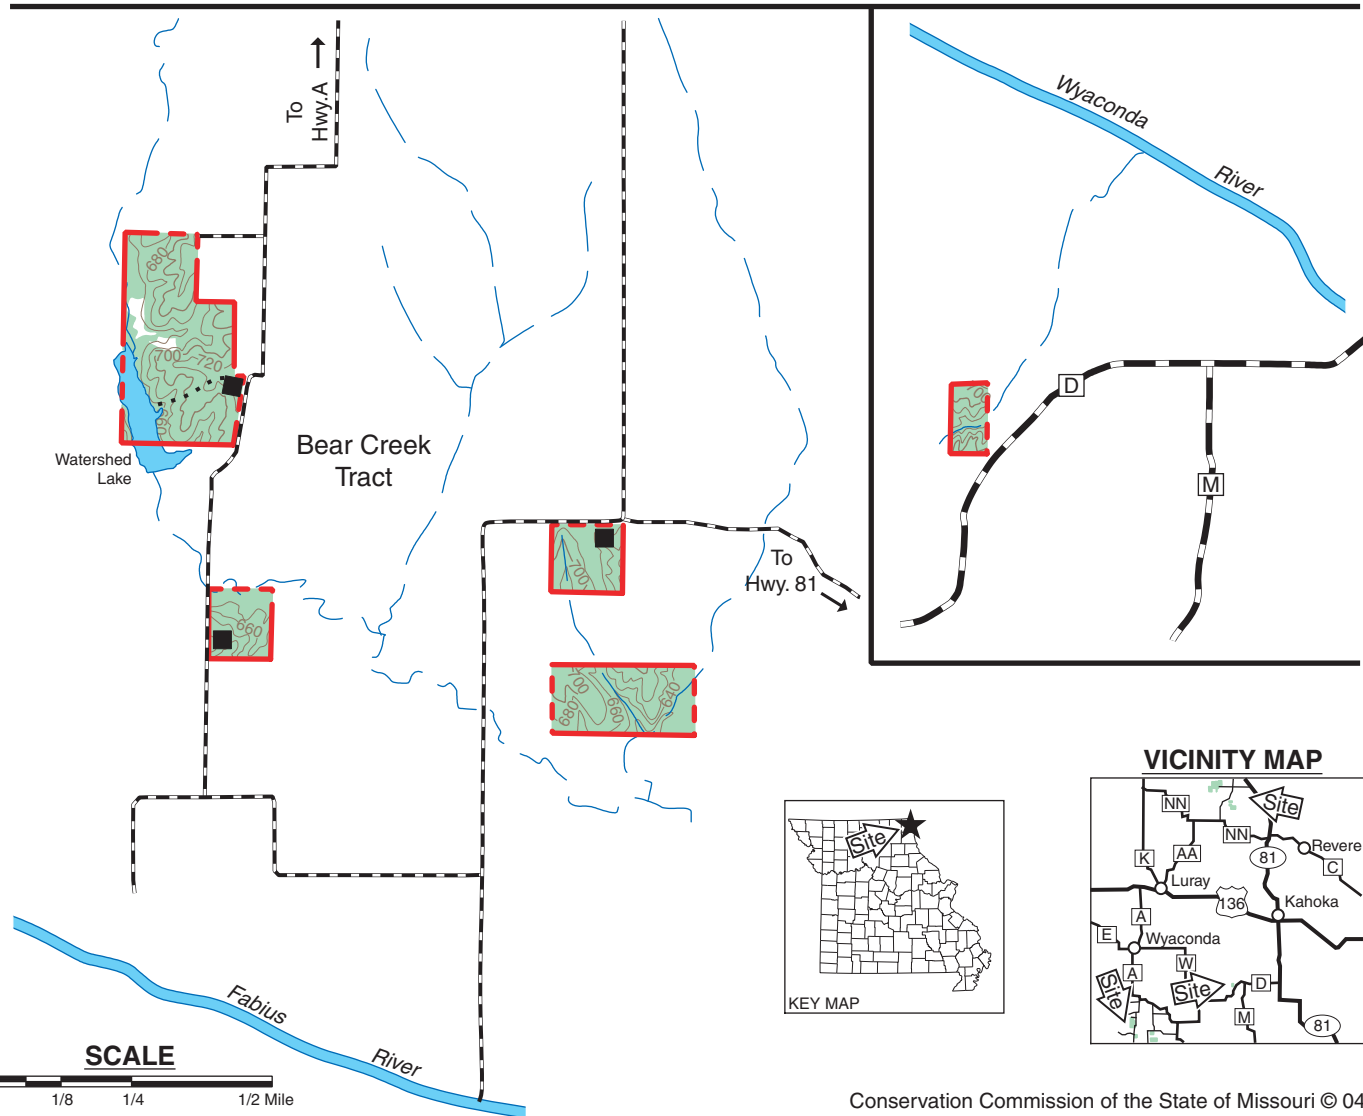

CLARK CONSERVATION AREA

CLARK COUNTY
736 ACRES

VICINITY MAP