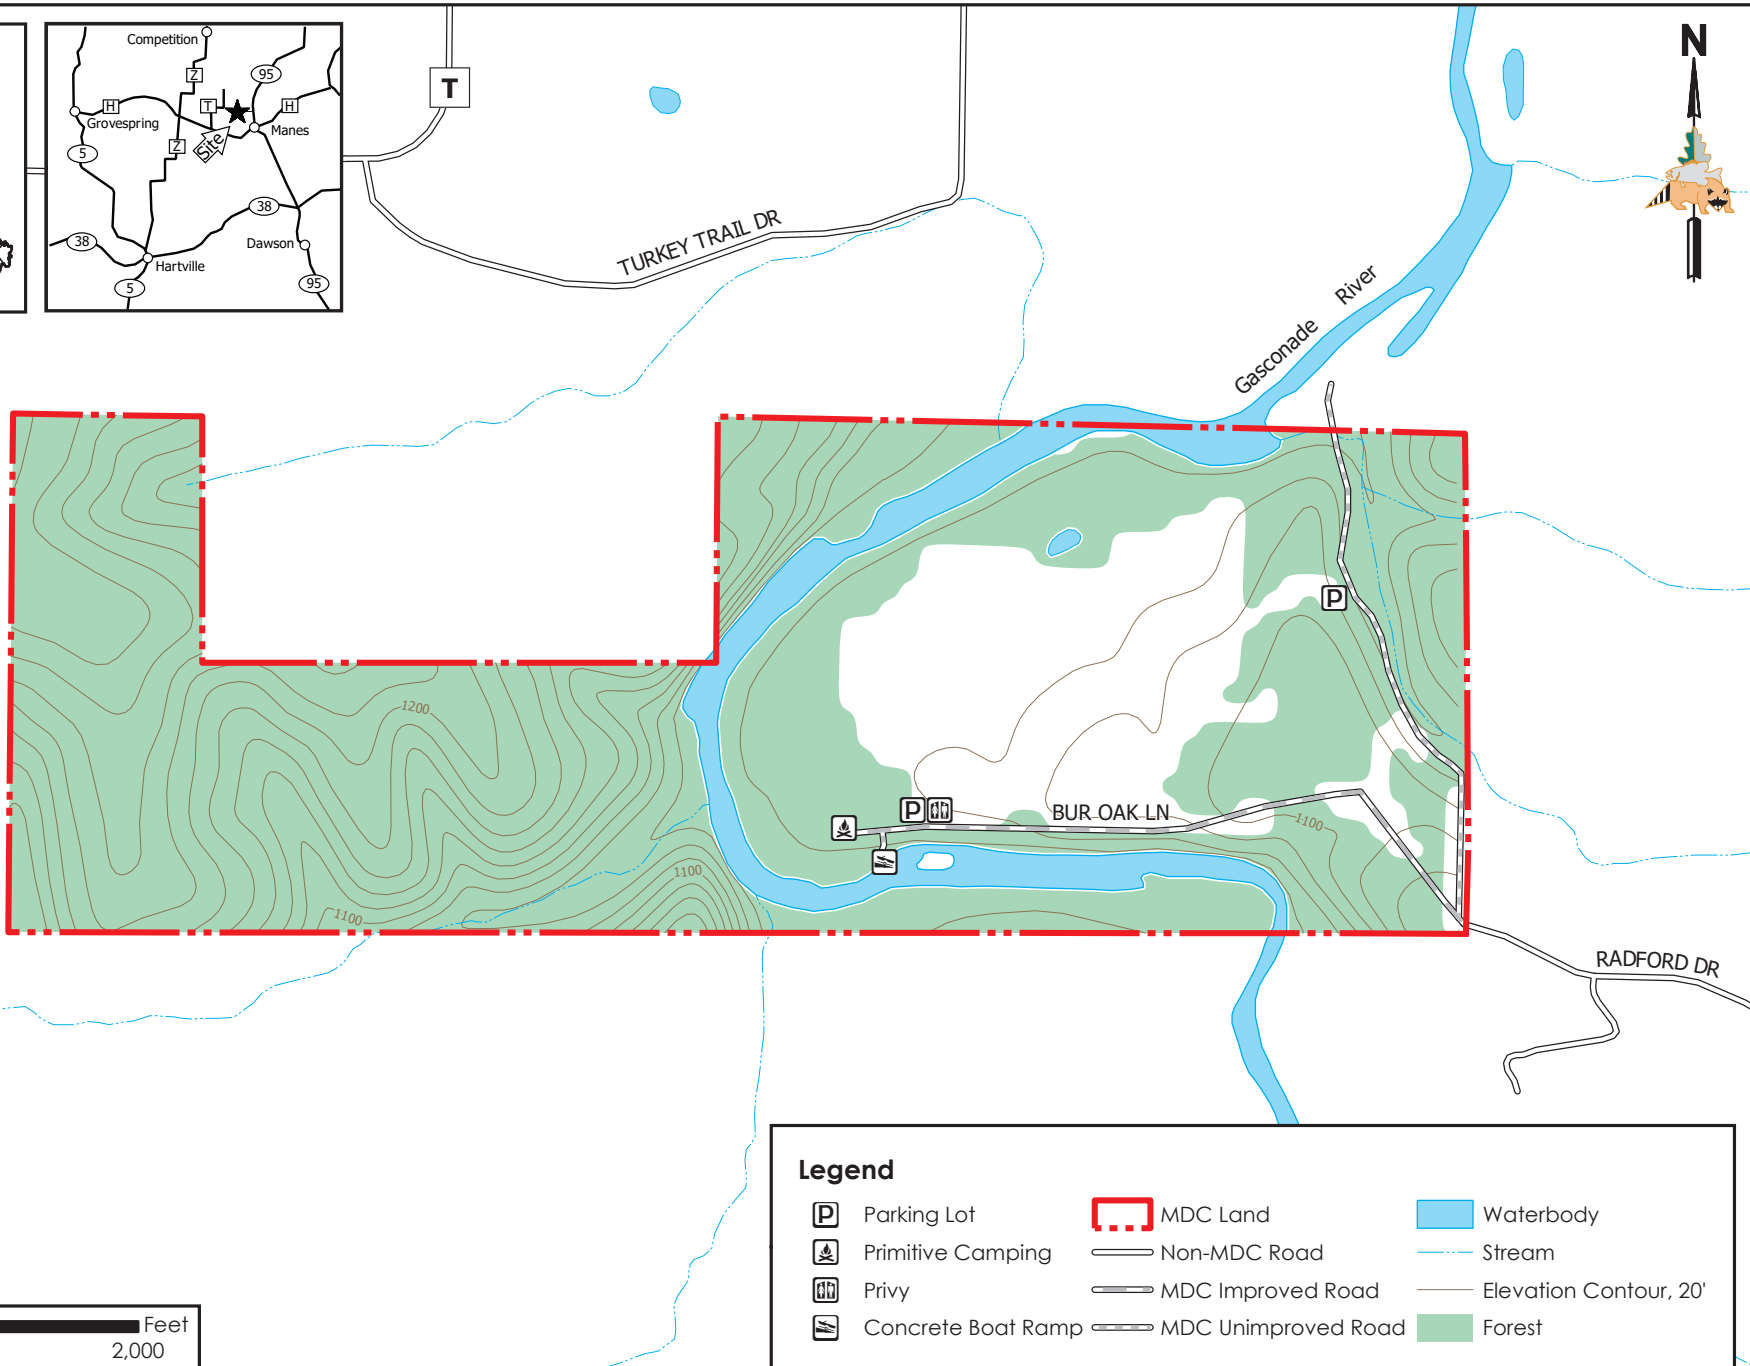

Allen (Wilbur) Mem CA

Conservation Commission of the State of Missouri ©

Last Updated - 4/2/2019

Legend

| | | |
|--------------------|---------------------|------------------------|
| Parking Lot | MDC Land | Waterbody |
| Primitive Camping | Non-MDC Road | Stream |
| Privy | MDC Improved Road | Elevation Contour, 20' |
| Concrete Boat Ramp | MDC Unimproved Road | Forest |

MAP DISCLAIMER: Although all data in this map have been compiled by the Missouri Department of Conservation, no warranty, expressed or implied, is made by the department as to the accuracy of the data and related materials. The act of distribution shall not constitute any such warranty, and no responsibility is assumed by the department in the use of these data or related materials.