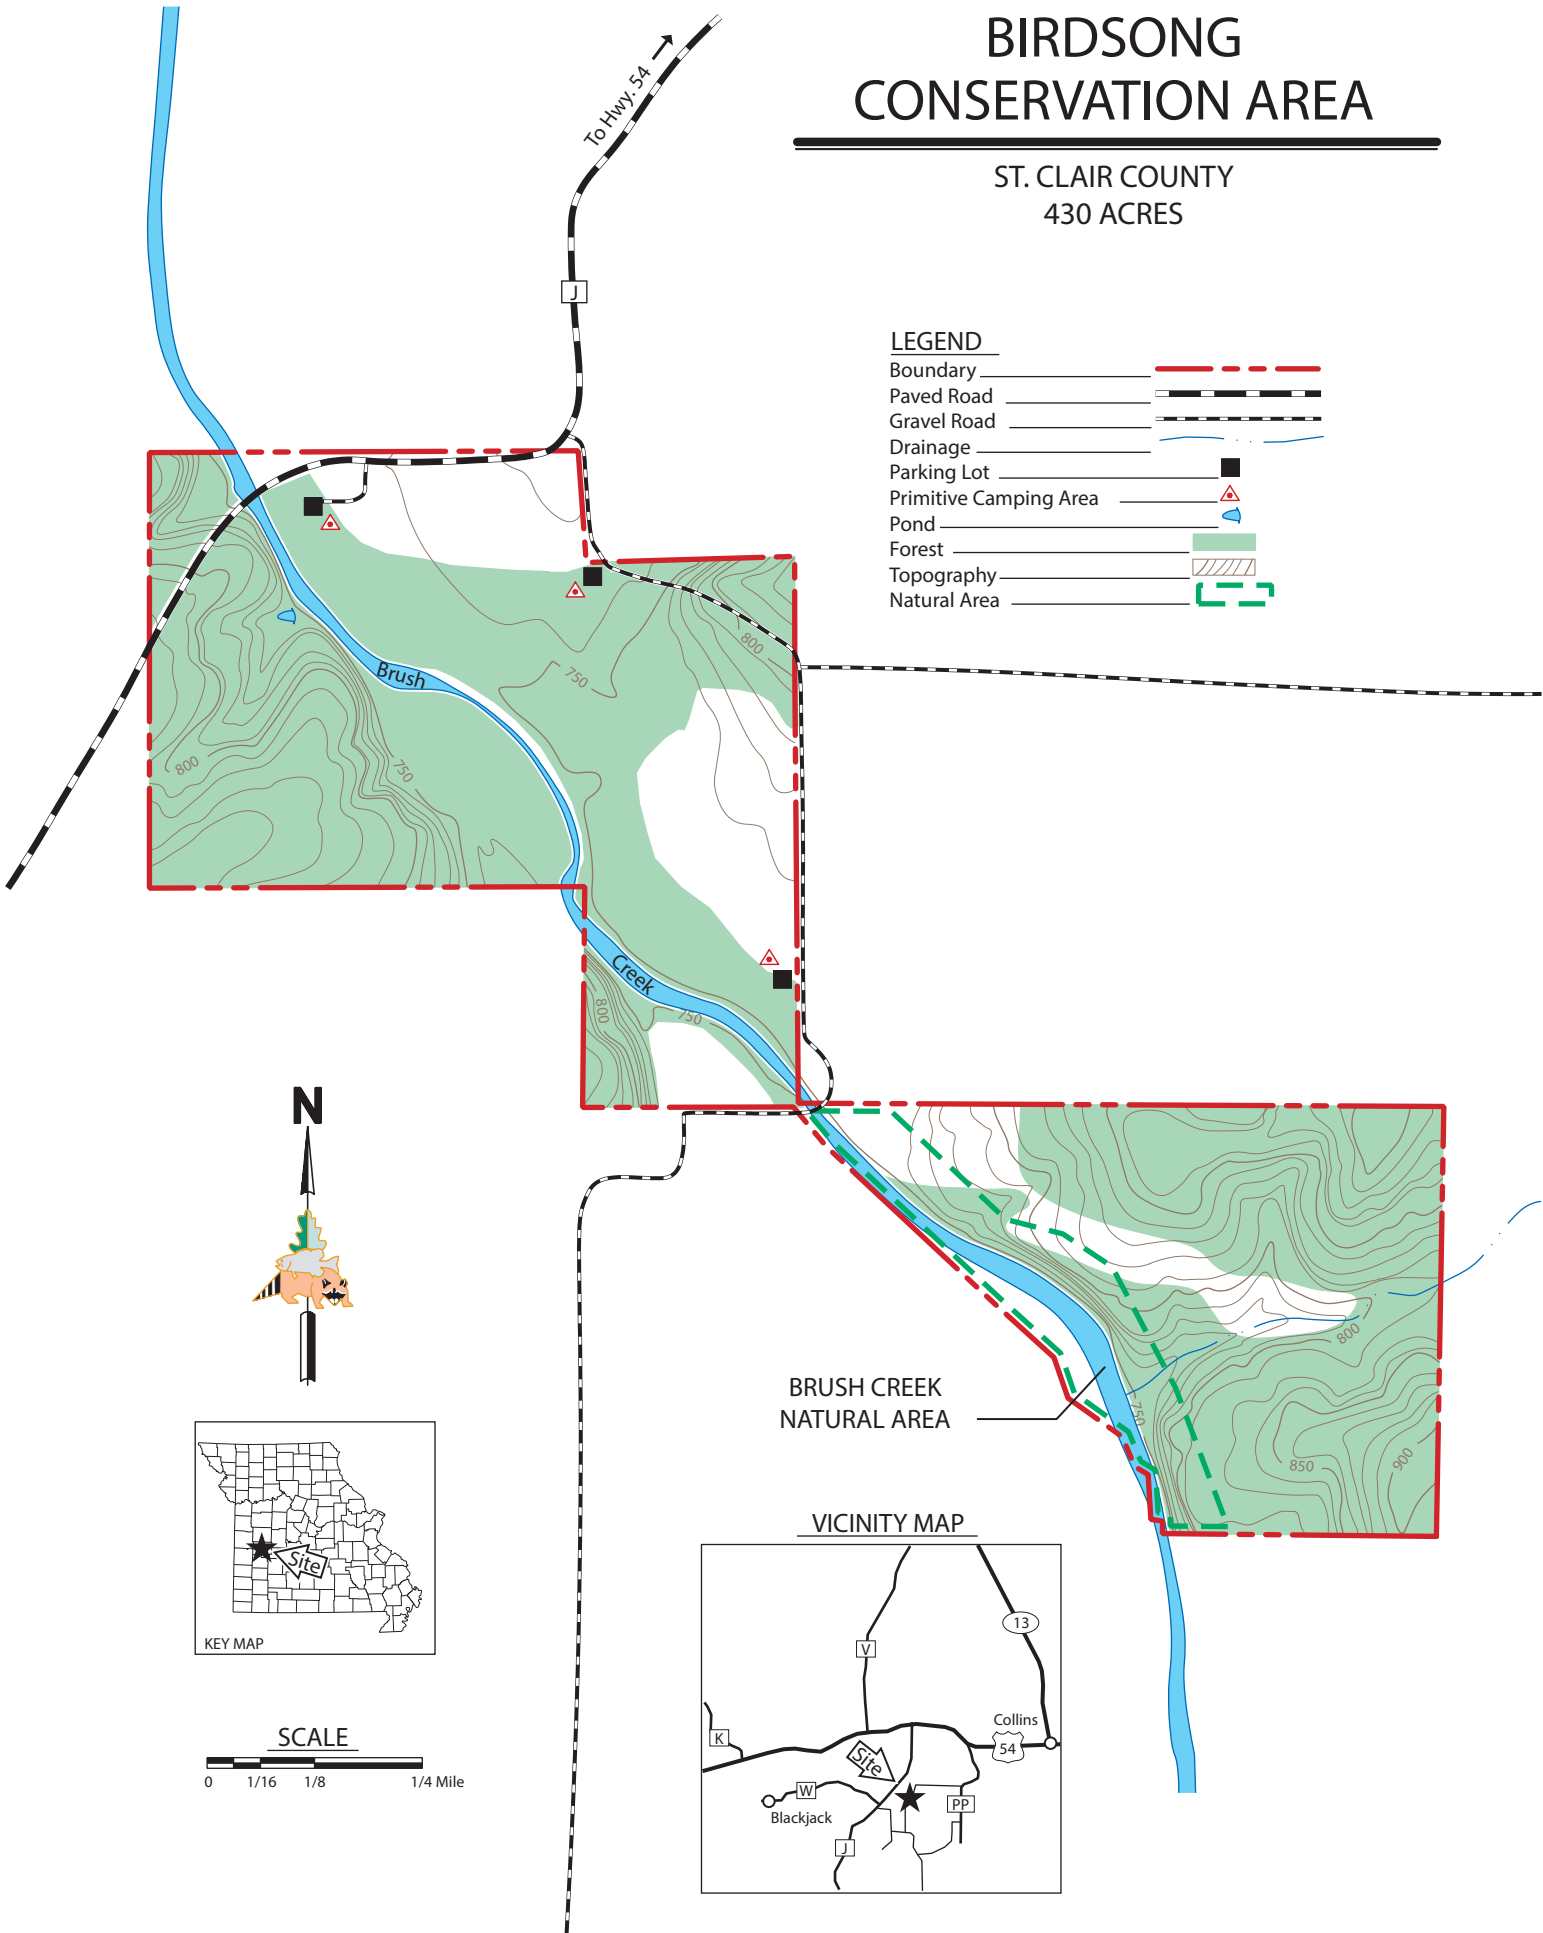

BIRDSONG CONSERVATION AREA

ST. CLAIR COUNTY
430 ACRES

LEGEND

Boundary	
Paved Road	
Gravel Road	
Drainage	
Parking Lot	
Primitive Camping Area	
Pond	
Forest	
Topography	
Natural Area	

BRUSH CREEK
NATURAL AREA

VICINITY MAP