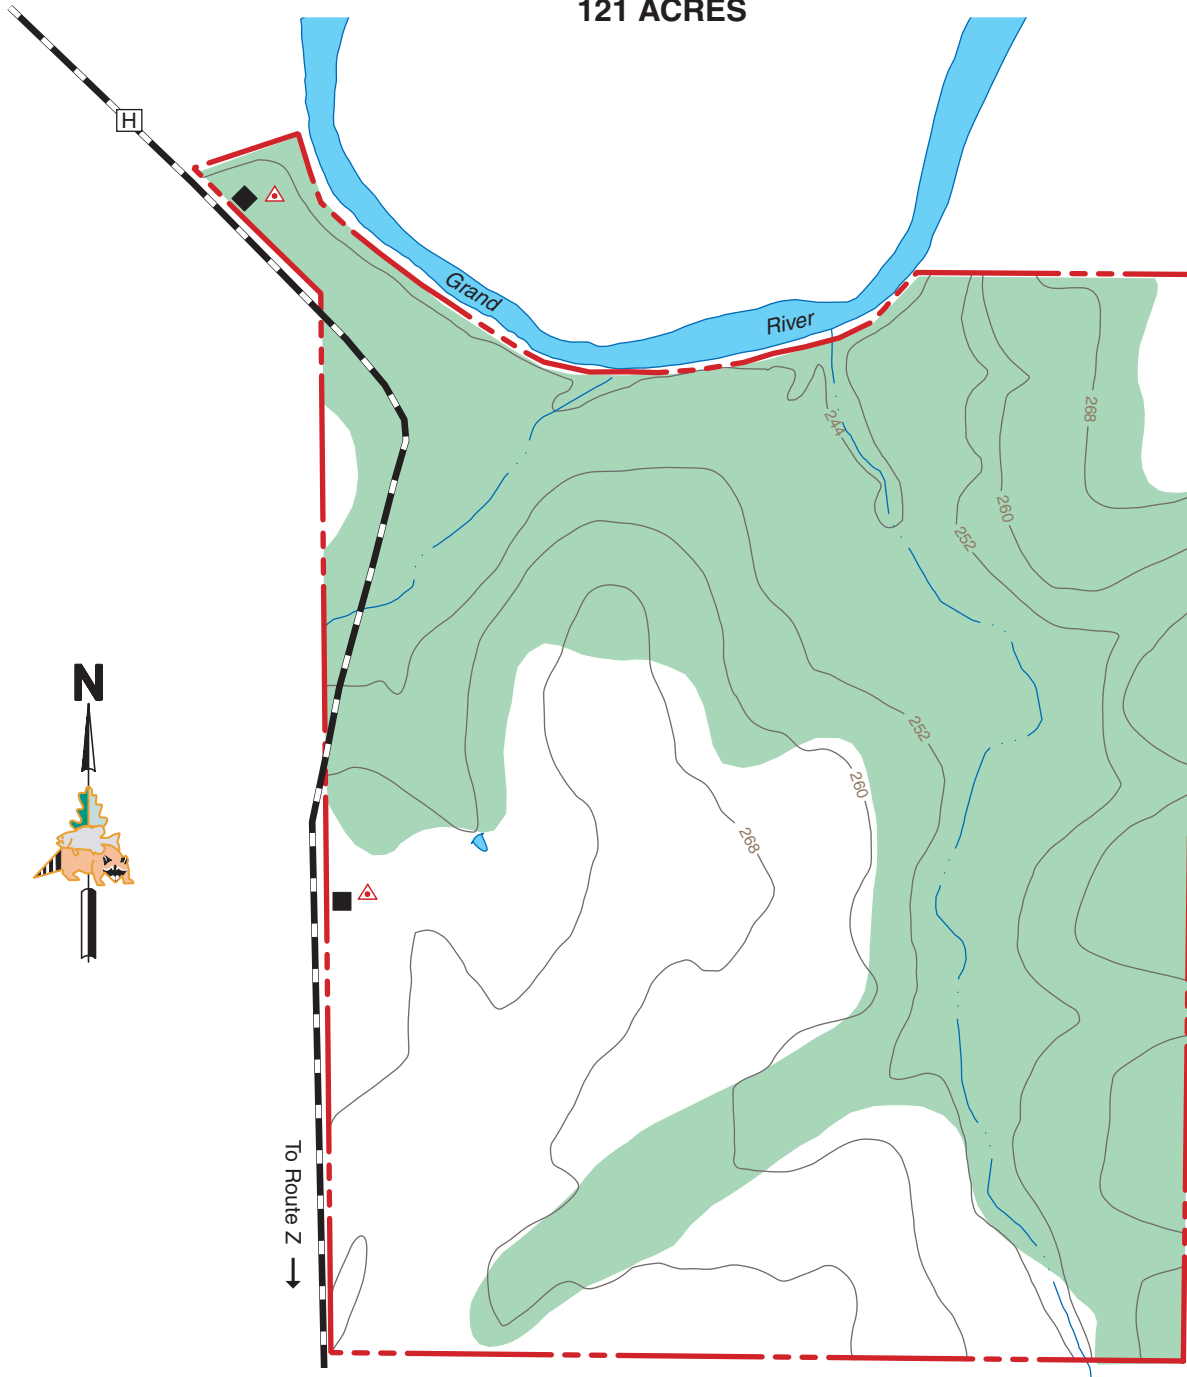

ANDY DENTON ACCESS

GENTRY COUNTY
121 ACRES

SCALE

LEGEND

Boundary	
Paved Road	
Drainage	
Parking Lot	
Primitive Camping Area	
Pond	
Forest	
Topography(in meters)	

VICINITY MAP