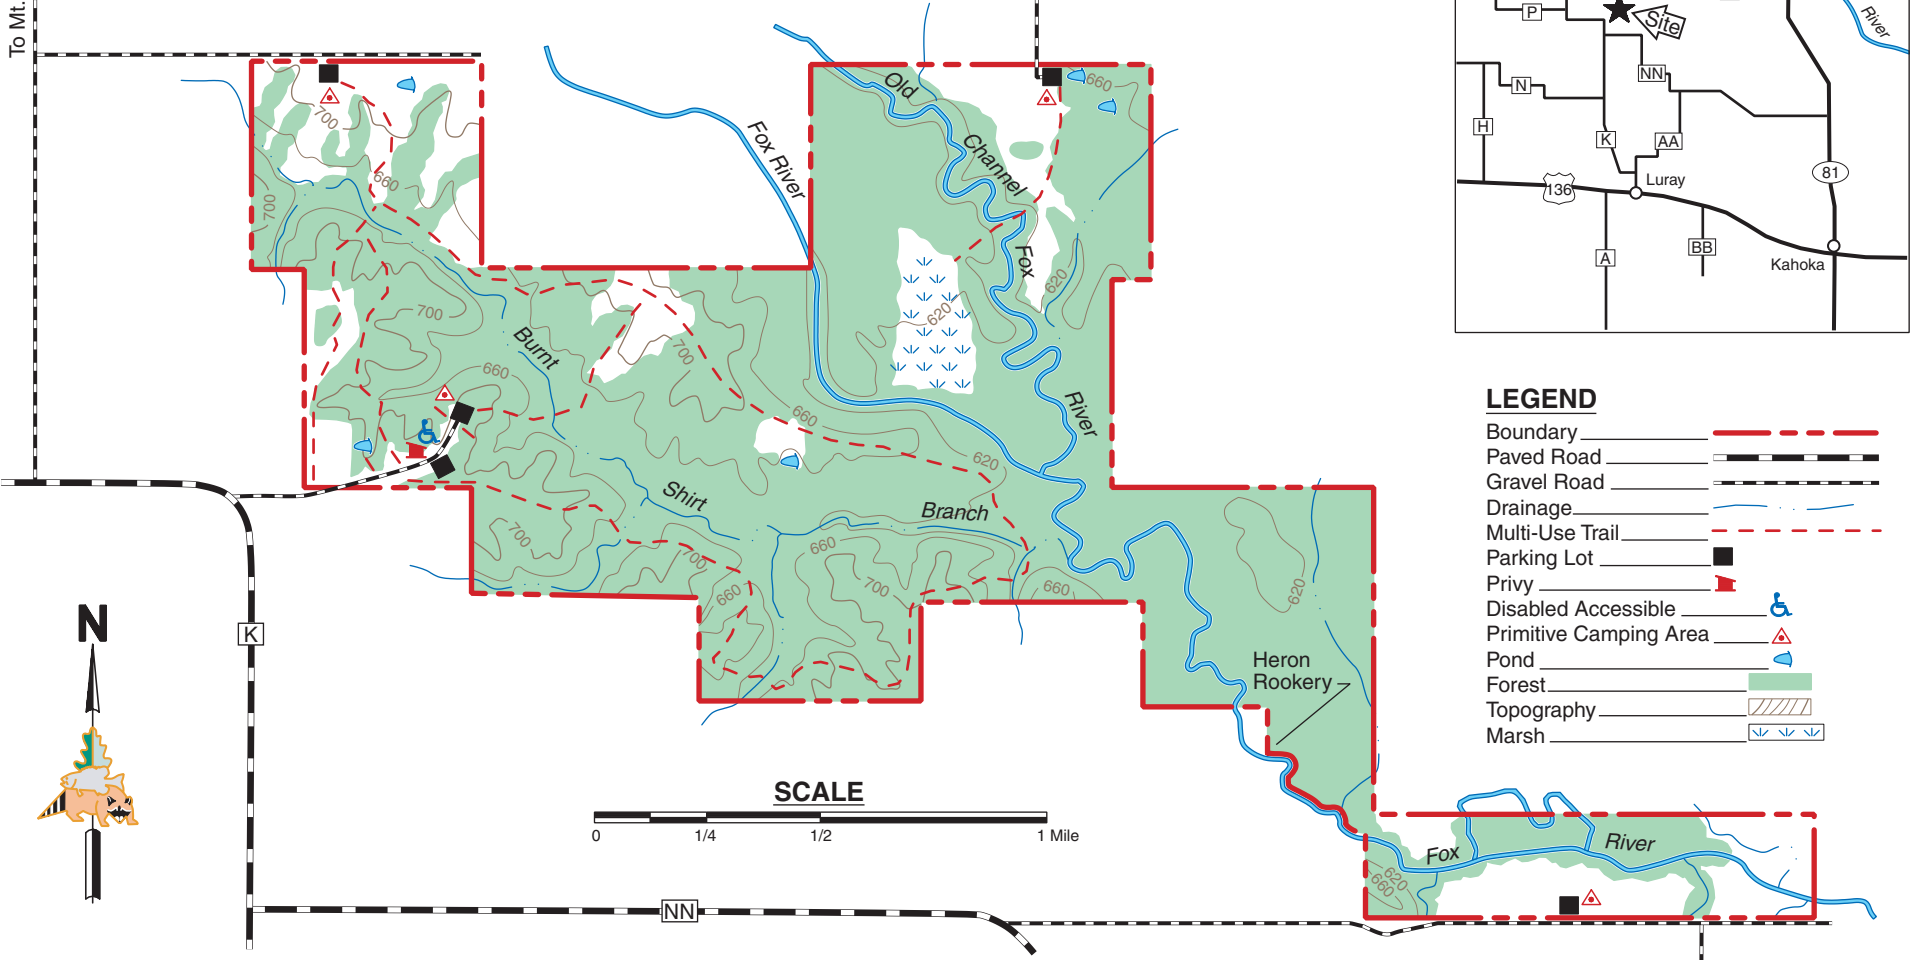

# CHARLIE HEATH MEMORIAL CONSERVATION AREA

CLARK COUNTY  
1635 ACRES

← To Mt. Sterling, IA

↑ To Mt. Sterling, IA

## VICINITY MAP

## LEGEND

- Boundary
- Paved Road
- Gravel Road
- Drainage
- Multi-Use Trail
- Parking Lot
- Privy
- Disabled Accessible
- Primitive Camping Area
- Pond
- Forest
- Topography
- Marsh