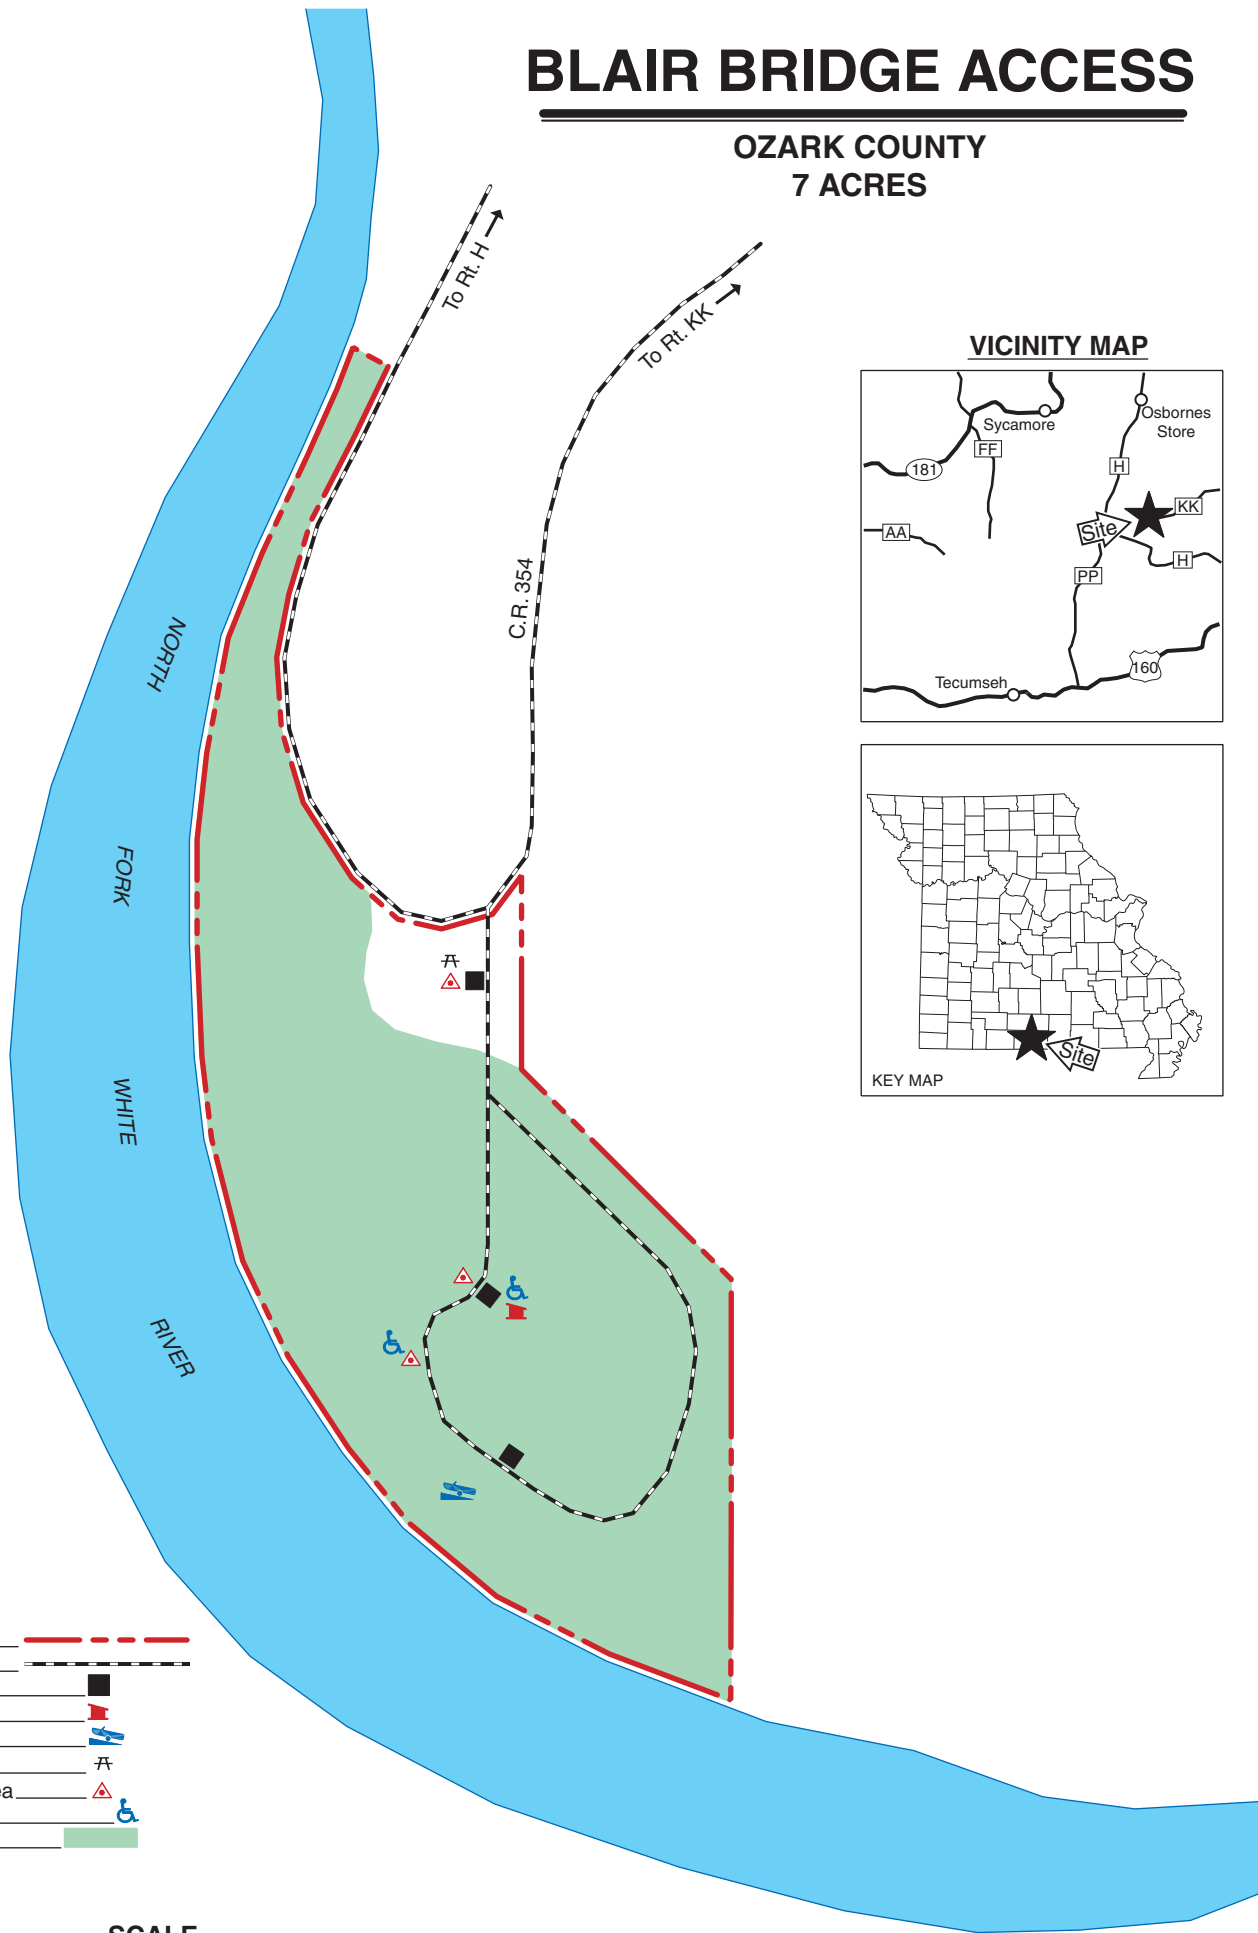

BLAIR BRIDGE ACCESS

OZARK COUNTY
7 ACRES

VICINITY MAP

LEGEND

- Boundary
- Gravel Road
- Parking Lot
- Privy
- Boat Ramp
- Picnic Area
- Primitive Camping Area
- Disabled Accessible
- Forest

SCALE