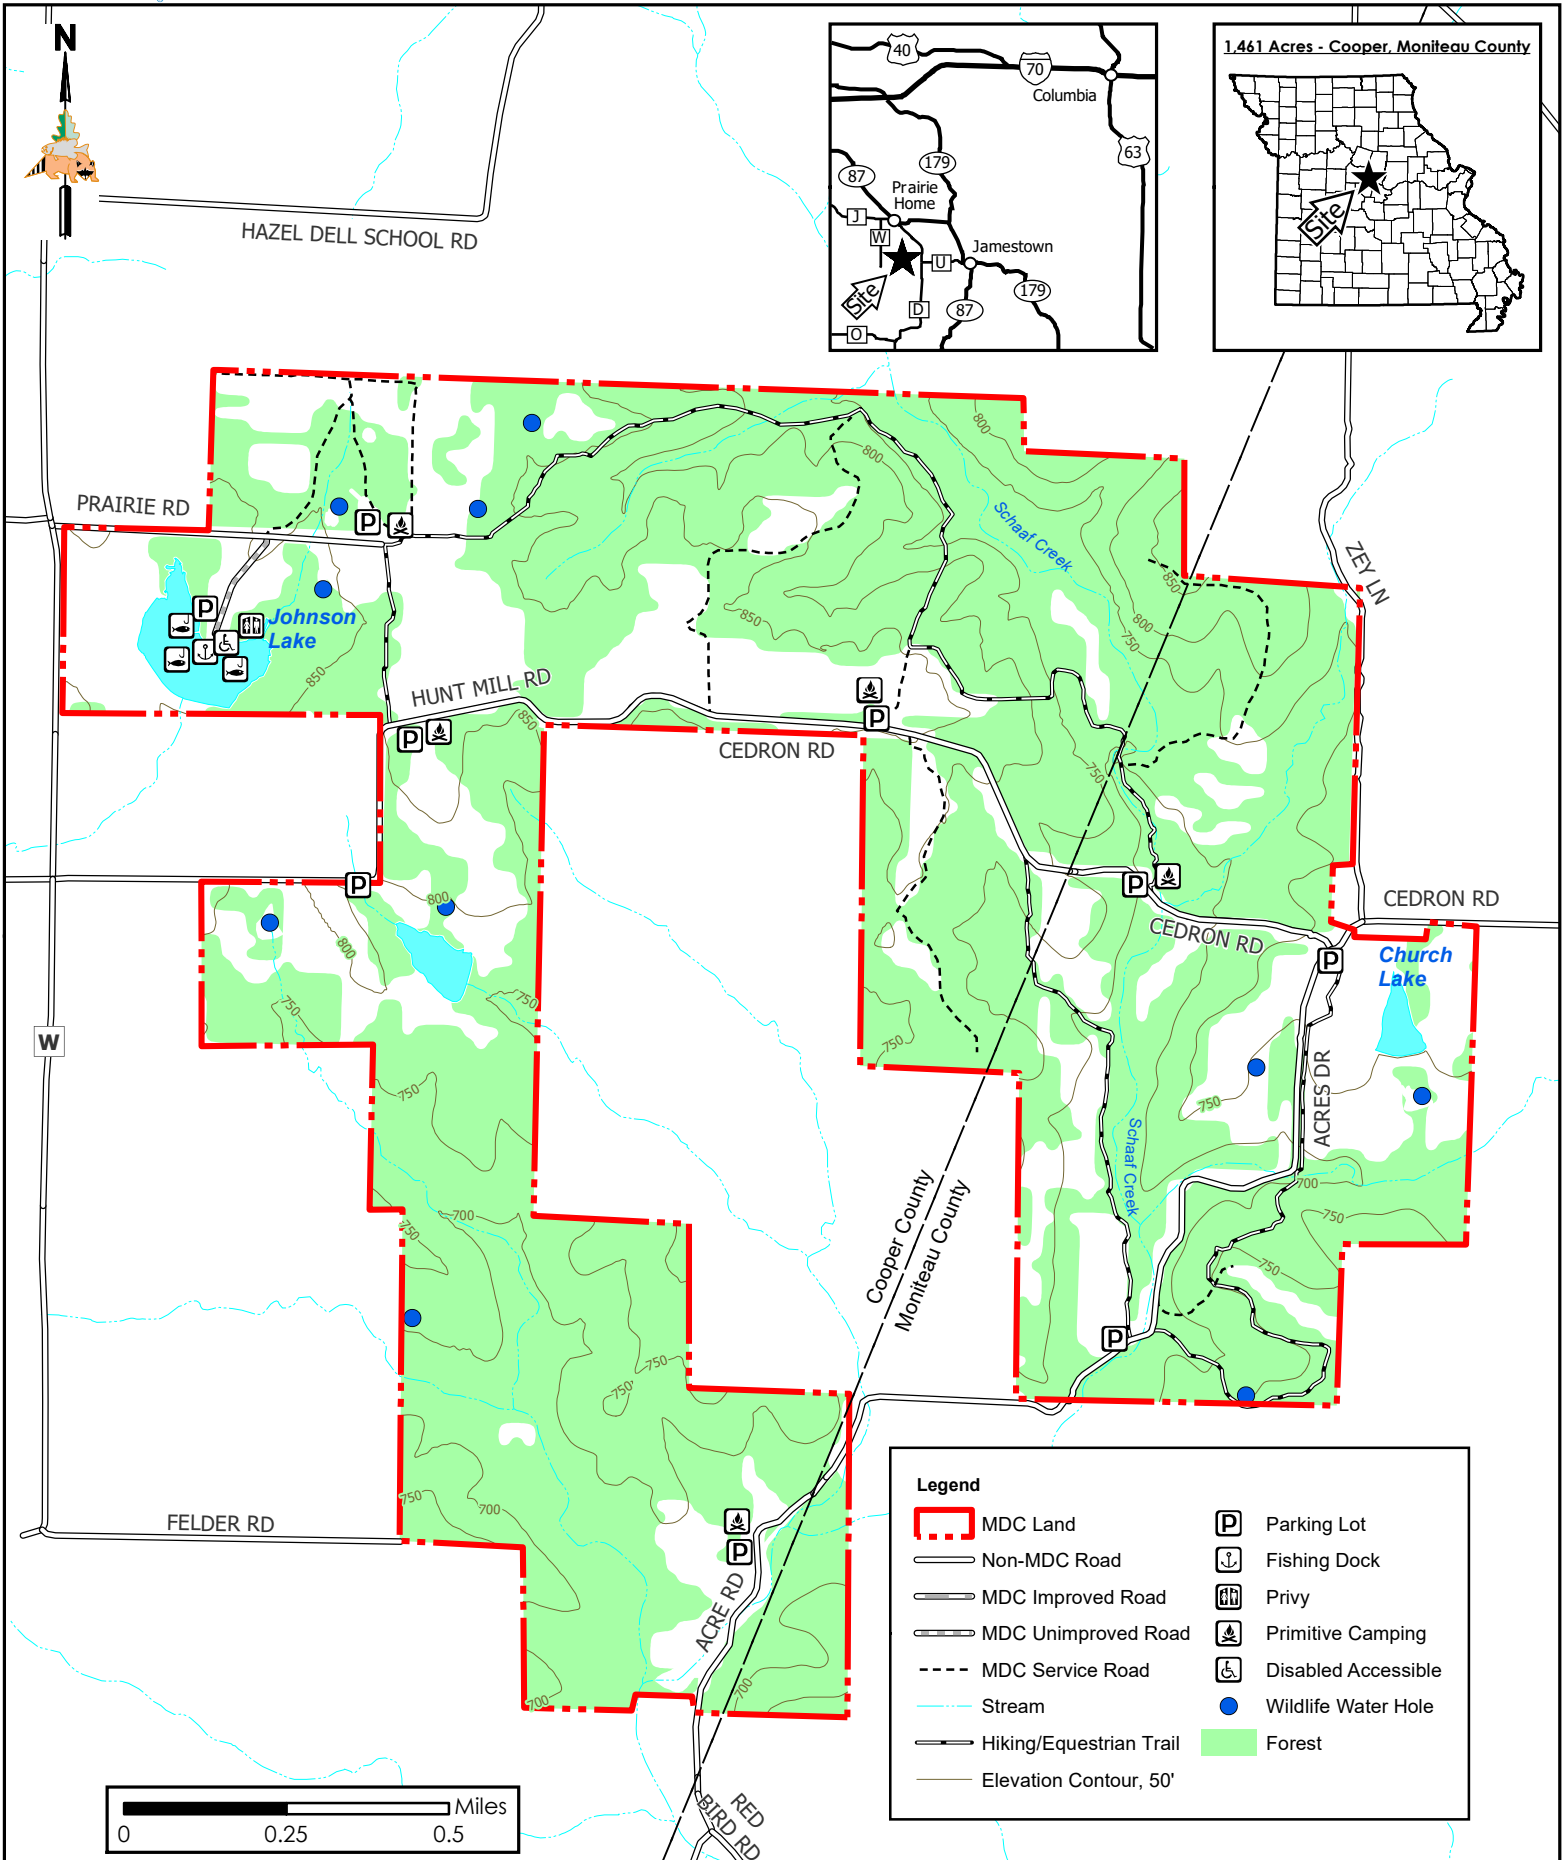

# Prairie Home Conservation Area

Conservation Commission of the State of Missouri ©

Last Updated - 10/9/2020

MAP DISCLAIMER: Although all data in this map have been compiled by the Missouri Department of Conservation, no warranty, expressed or implied, is made by the department as to the accuracy of the data and related materials. The act of distribution shall not constitute any such warranty, and no responsibility is assumed by the department in the use of these data or related materials.