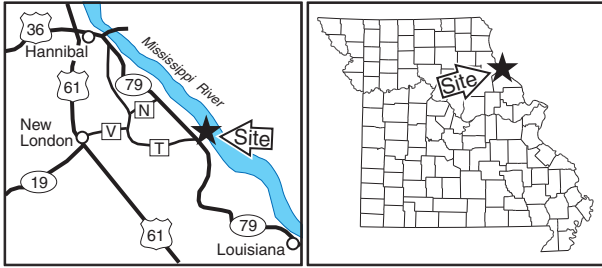

VICINITY MAP

Hannibal
10 Miles

NO HUNTING ZONE

LEGEND

- Boundary
- Paved Road
- Service Road
- Railroad
- Parking Lot
- Radio Tower
- Water Tower
- Primitive Camping Area
- Forest
- Topography

**EDWARD ANDERSON
CONSERVATION AREA**

**RALLS & PIKE COUNTIES
1046 ACRES**

Scenic
Overlook

New London
11 Miles

Louisiana
20 Miles