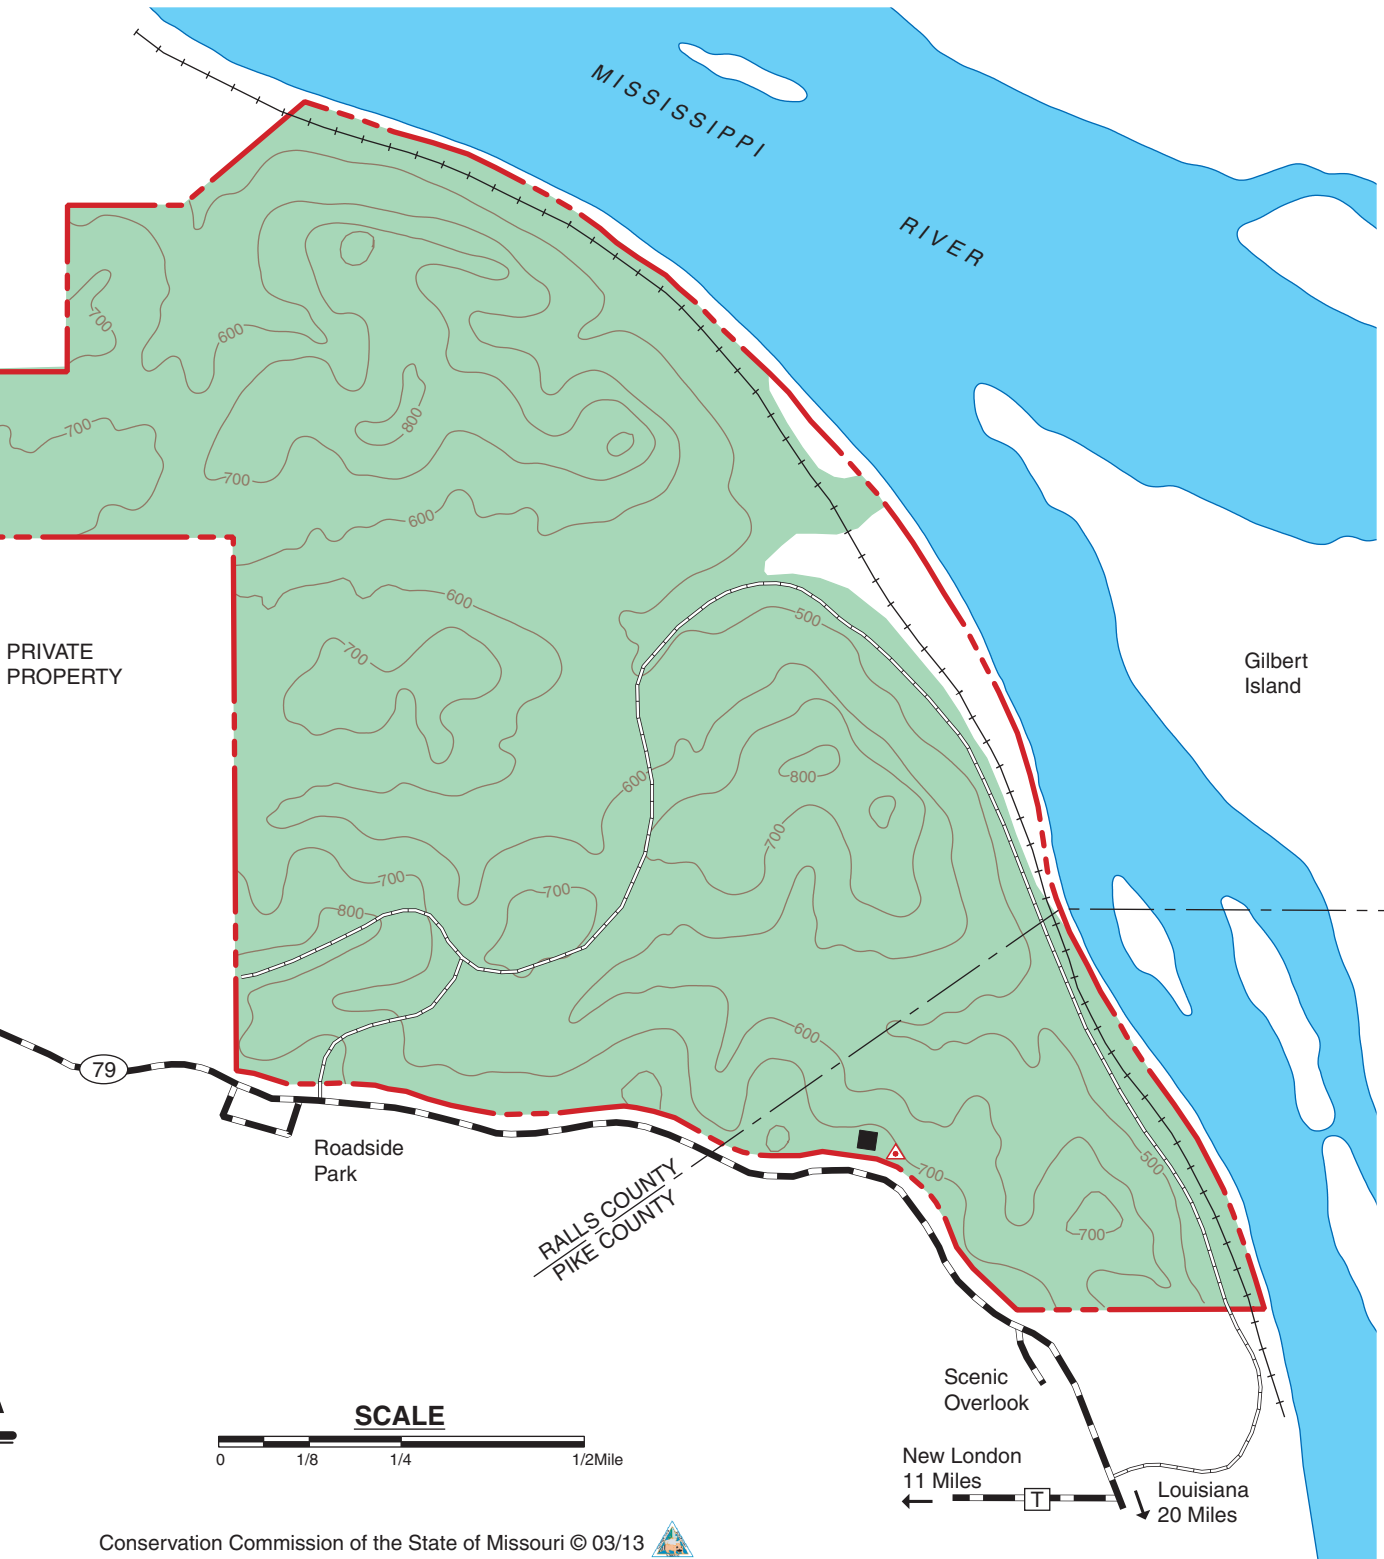

VICINITY MAP

Hannibal
10 Miles

NO HUNTING ZONE

LEGEND

- Boundary
- Paved Road
- Service Road
- Railroad
- Parking Lot
- Radio Tower
- Water Tower
- Primitive Camping Area
- Forest
- Topography

**EDWARD ANDERSON
CONSERVATION AREA**

**RALLS & PIKE COUNTIES
1046 ACRES**

Scenic
Overlook

New London
11 Miles

Louisiana
20 Miles