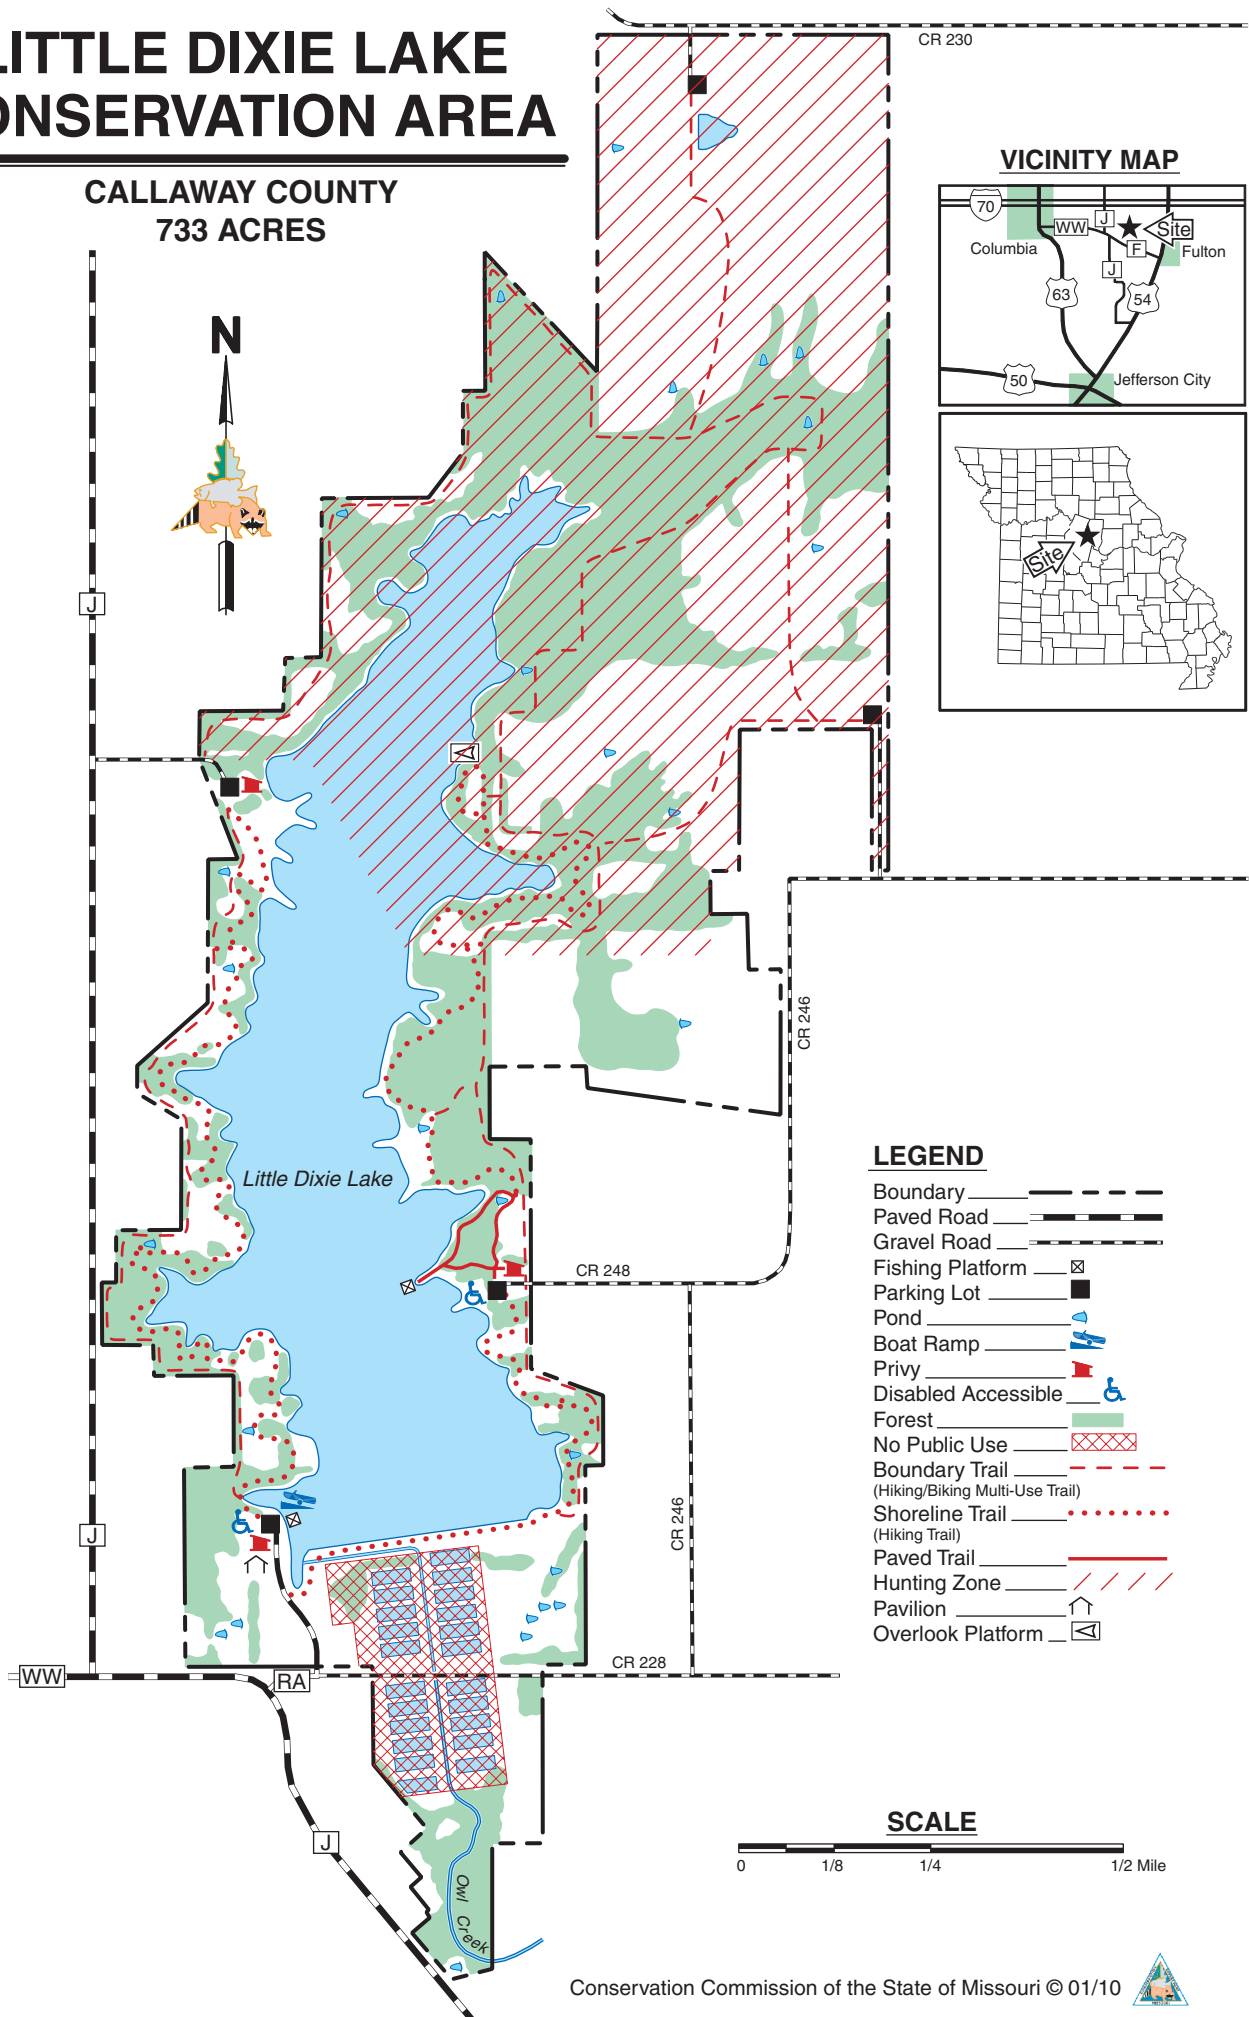

LITTLE DIXIE LAKE CONSERVATION AREA

CALLAWAY COUNTY
733 ACRES

CR 230

VICINITY MAP

LEGEND

- Boundary _____
- Paved Road _____
- Gravel Road _____
- Fishing Platform _____
- Parking Lot _____
- Pond _____
- Boat Ramp _____
- Privy _____
- Disabled Accessible _____
- Forest _____
- No Public Use _____
- Boundary Trail _____
(Hiking/Biking Multi-Use Trail)
- Shoreline Trail _____
(Hiking Trail)
- Paved Trail _____
- Hunting Zone _____
- Pavilion _____
- Overlook Platform _____

SCALE