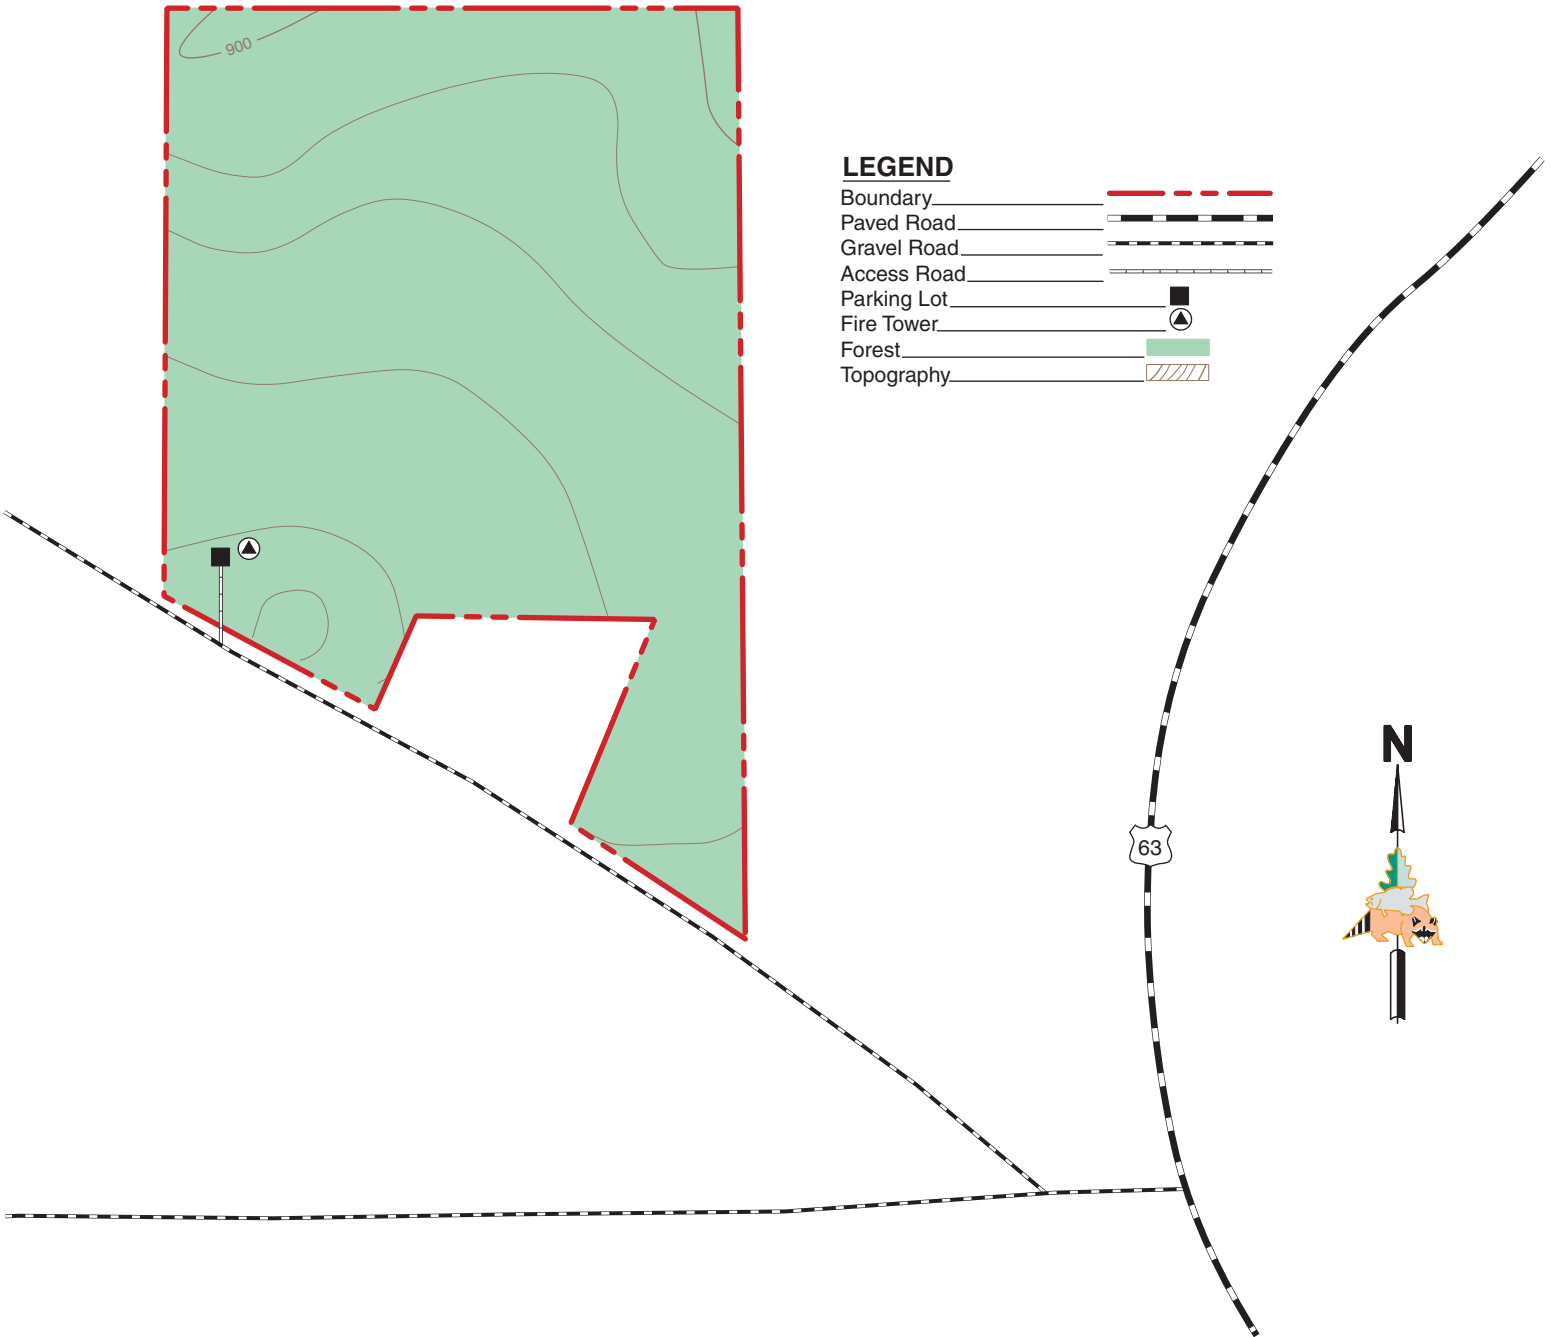

FREEBURG TOWERSITE

MARIES COUNTY
12 ACRES

VICINITY MAP

LEGEND

- Boundary
- Paved Road
- Gravel Road
- Access Road
- Parking Lot
- Fire Tower
- Forest
- Topography

SCALE