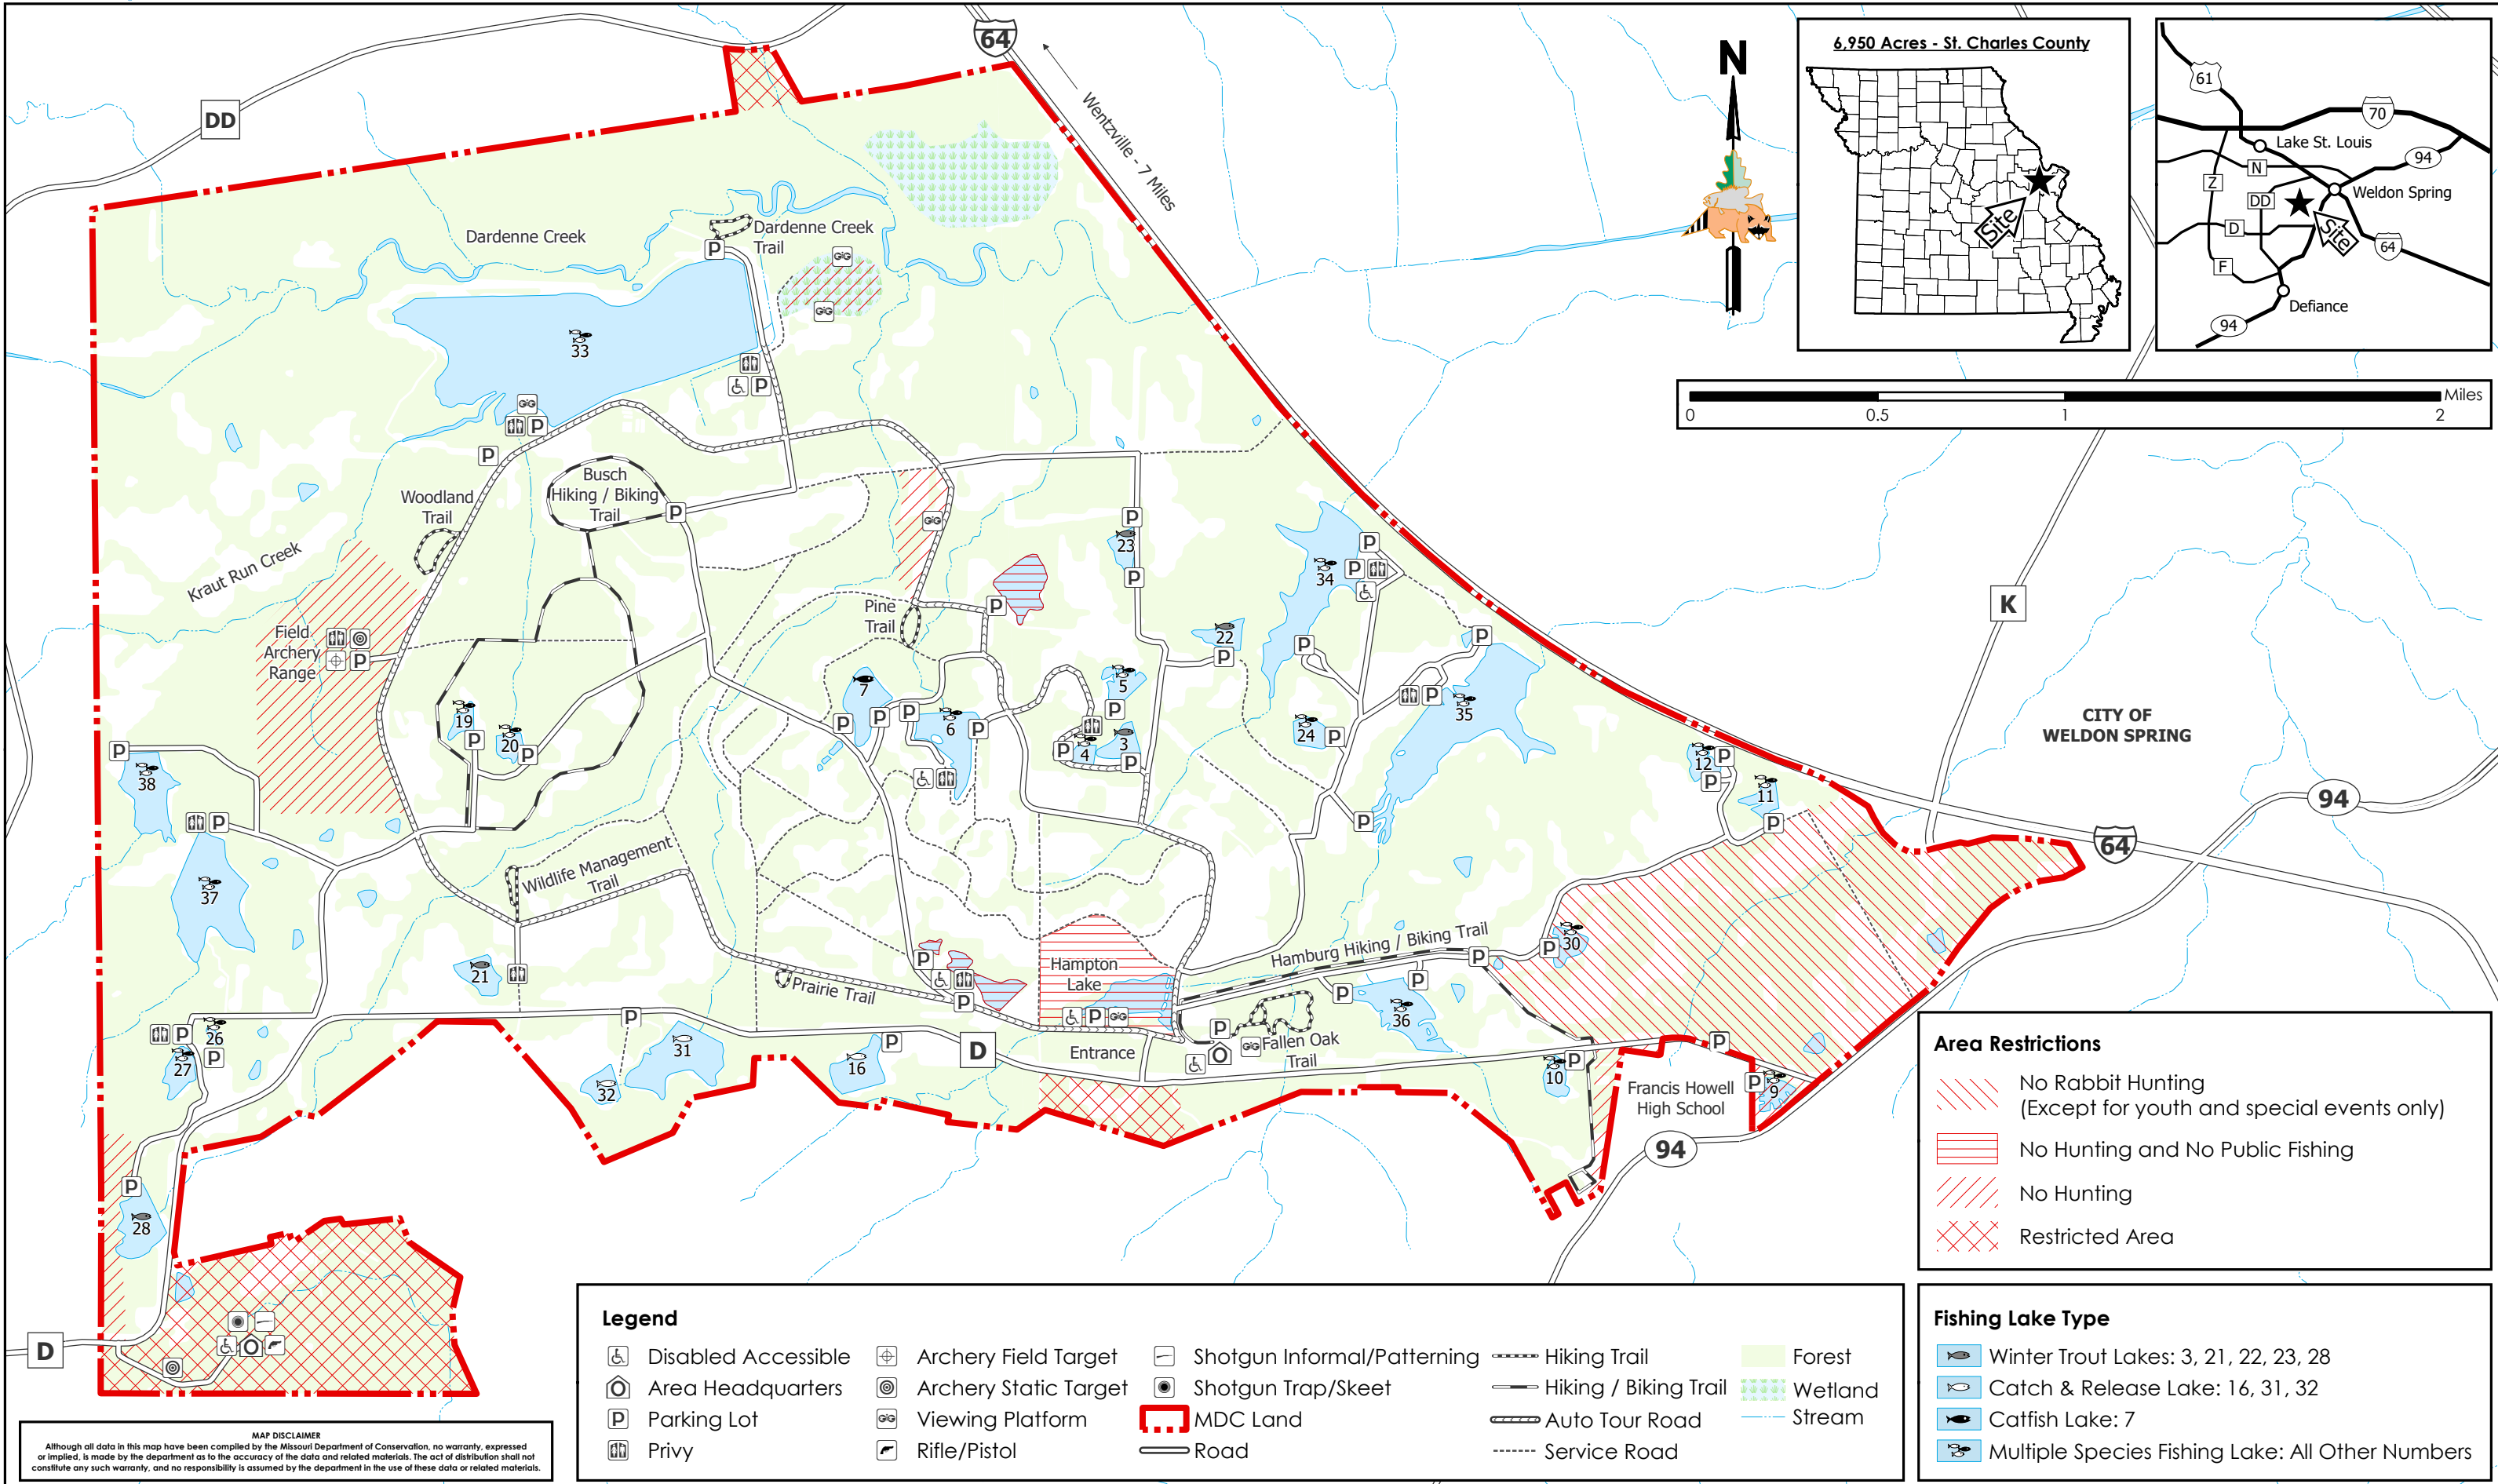

August A. Busch Memorial Conservation Area

Conservation Commission of the State of Missouri ©
Last Updated - 8/27/2018

Area Restrictions

- No Rabbit Hunting (Except for youth and special events only)
- No Hunting and No Public Fishing
- No Hunting
- Restricted Area

Fishing Lake Type

- Winter Trout Lakes: 3, 21, 22, 23, 28
- Catch & Release Lake: 16, 31, 32
- Catfish Lake: 7
- Multiple Species Fishing Lake: All Other Numbers

Legend

Disabled Accessible	Archery Field Target	Shotgun Informal/Patterning	Hiking Trail	Forest
Area Headquarters	Archery Static Target	Shotgun Trap/Skeet	Hiking / Biking Trail	Wetland
Parking Lot	Viewing Platform	MDC Land	Auto Tour Road	Stream
Privy	Rifle/Pistol	Road	Service Road	

MAP DISCLAIMER
Although all data in this map have been compiled by the Missouri Department of Conservation, no warranty, expressed or implied, is made by the department as to the accuracy of the data and related materials. The act of distribution shall not constitute any such warranty, and no responsibility is assumed by the department in the use of these data or related materials.