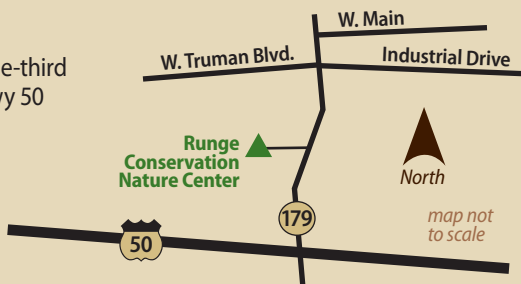

Directions

Runge CNC is one-third mile north of Hwy 50 on Hwy 179.

Serving nature and you®

mdc.mo.gov