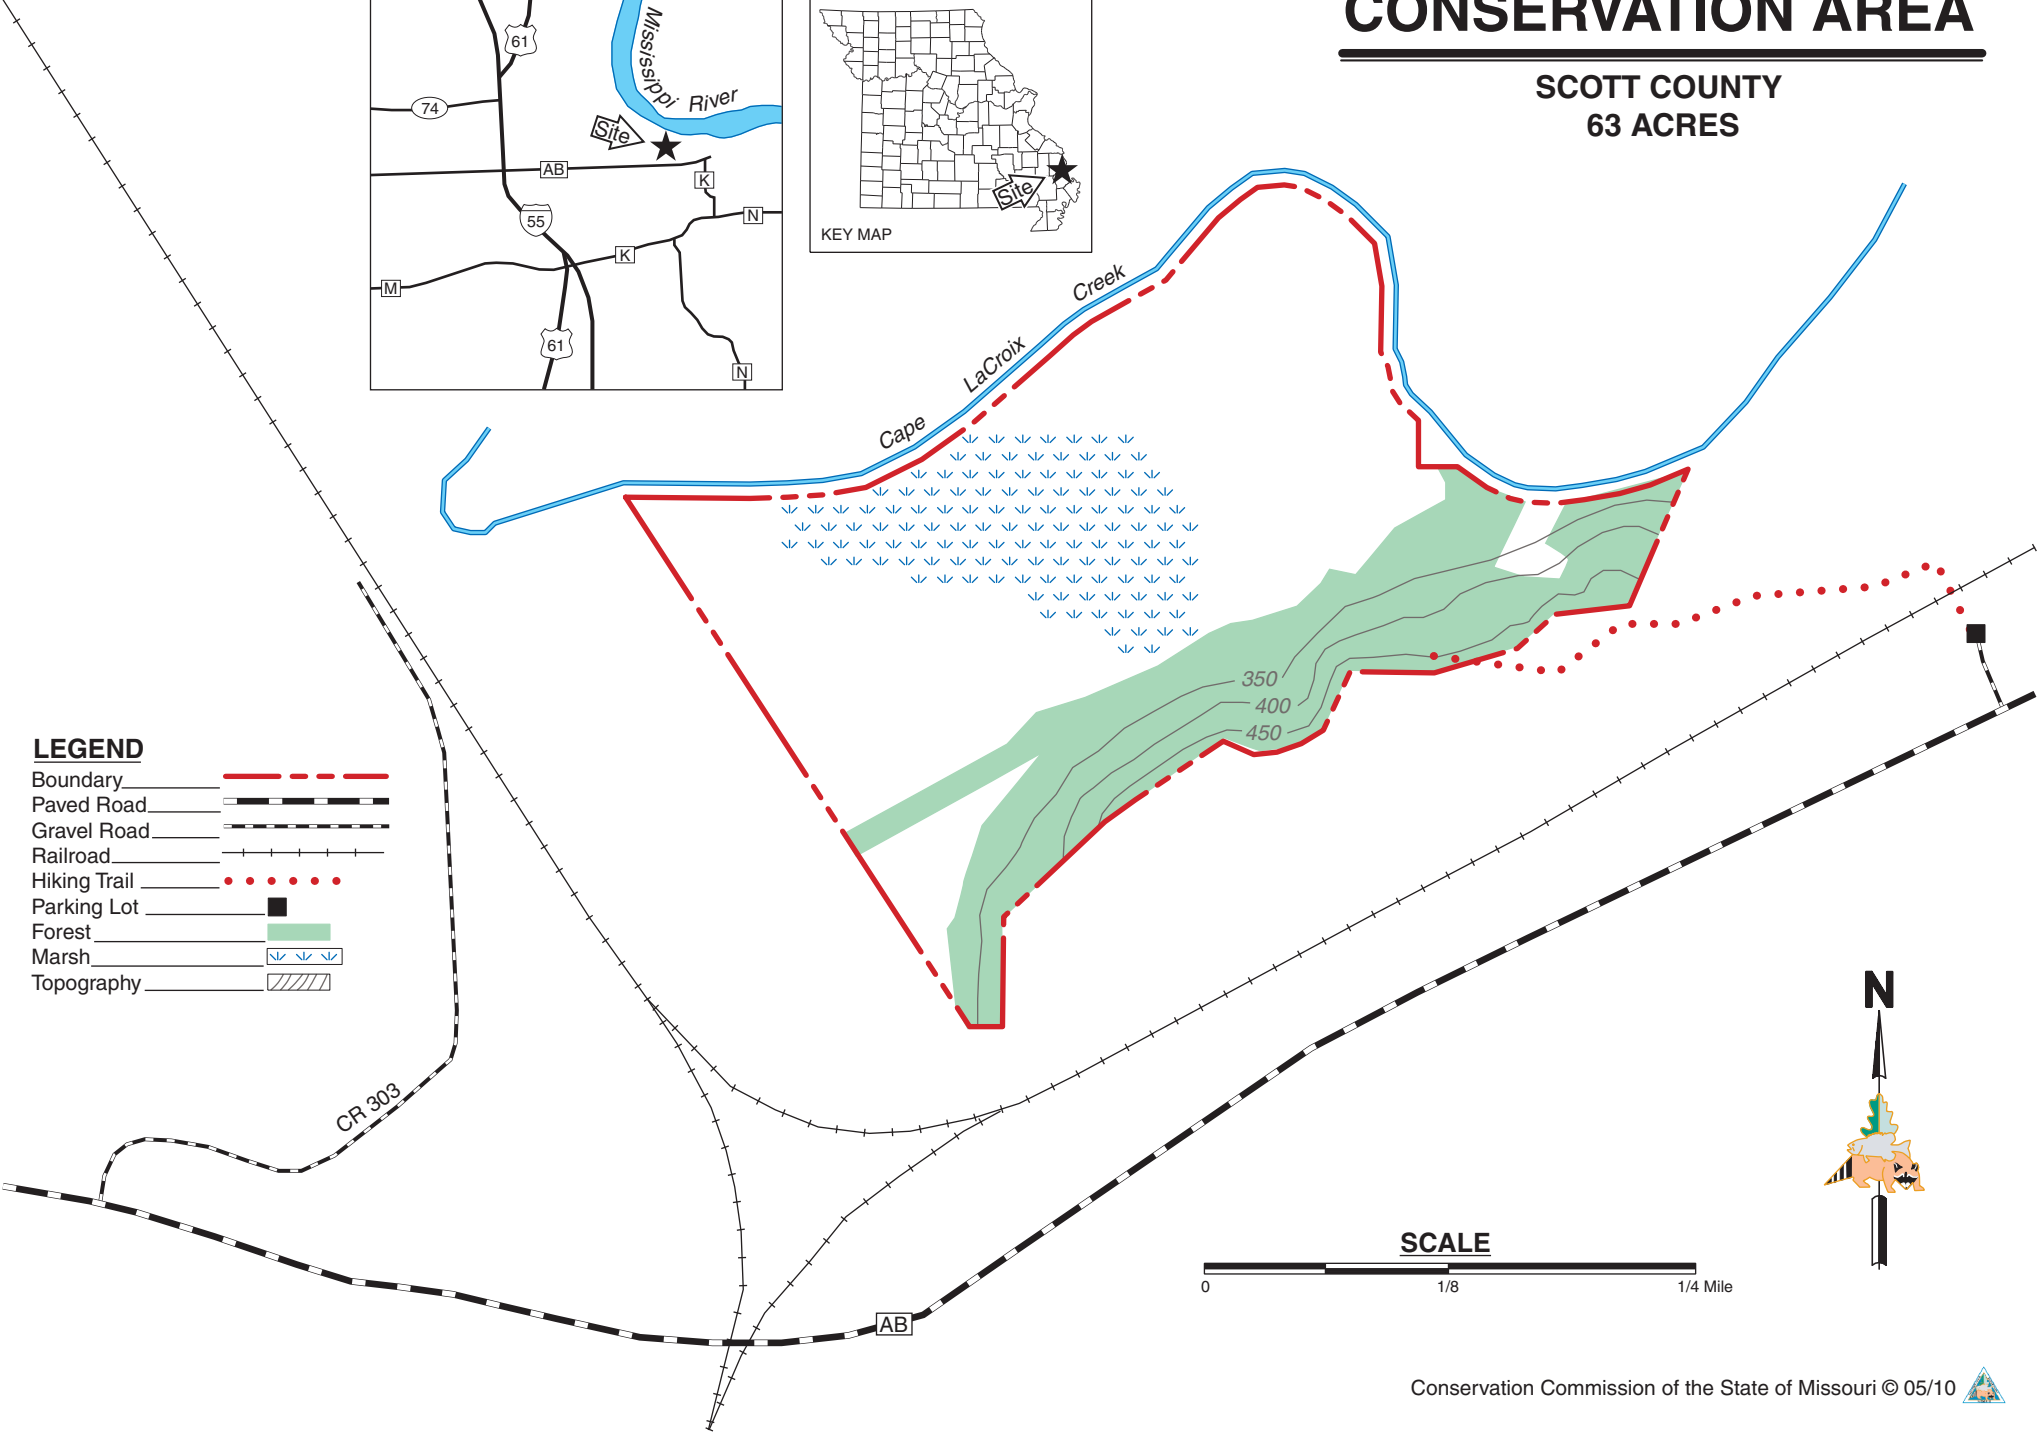

CAPE LACROIX BLUFFS CONSERVATION AREA

SCOTT COUNTY
63 ACRES

VICINITY MAP

LEGEND

- Boundary
- Paved Road
- Gravel Road
- Railroad
- Hiking Trail
- Parking Lot
- Forest
- Marsh
- Topography