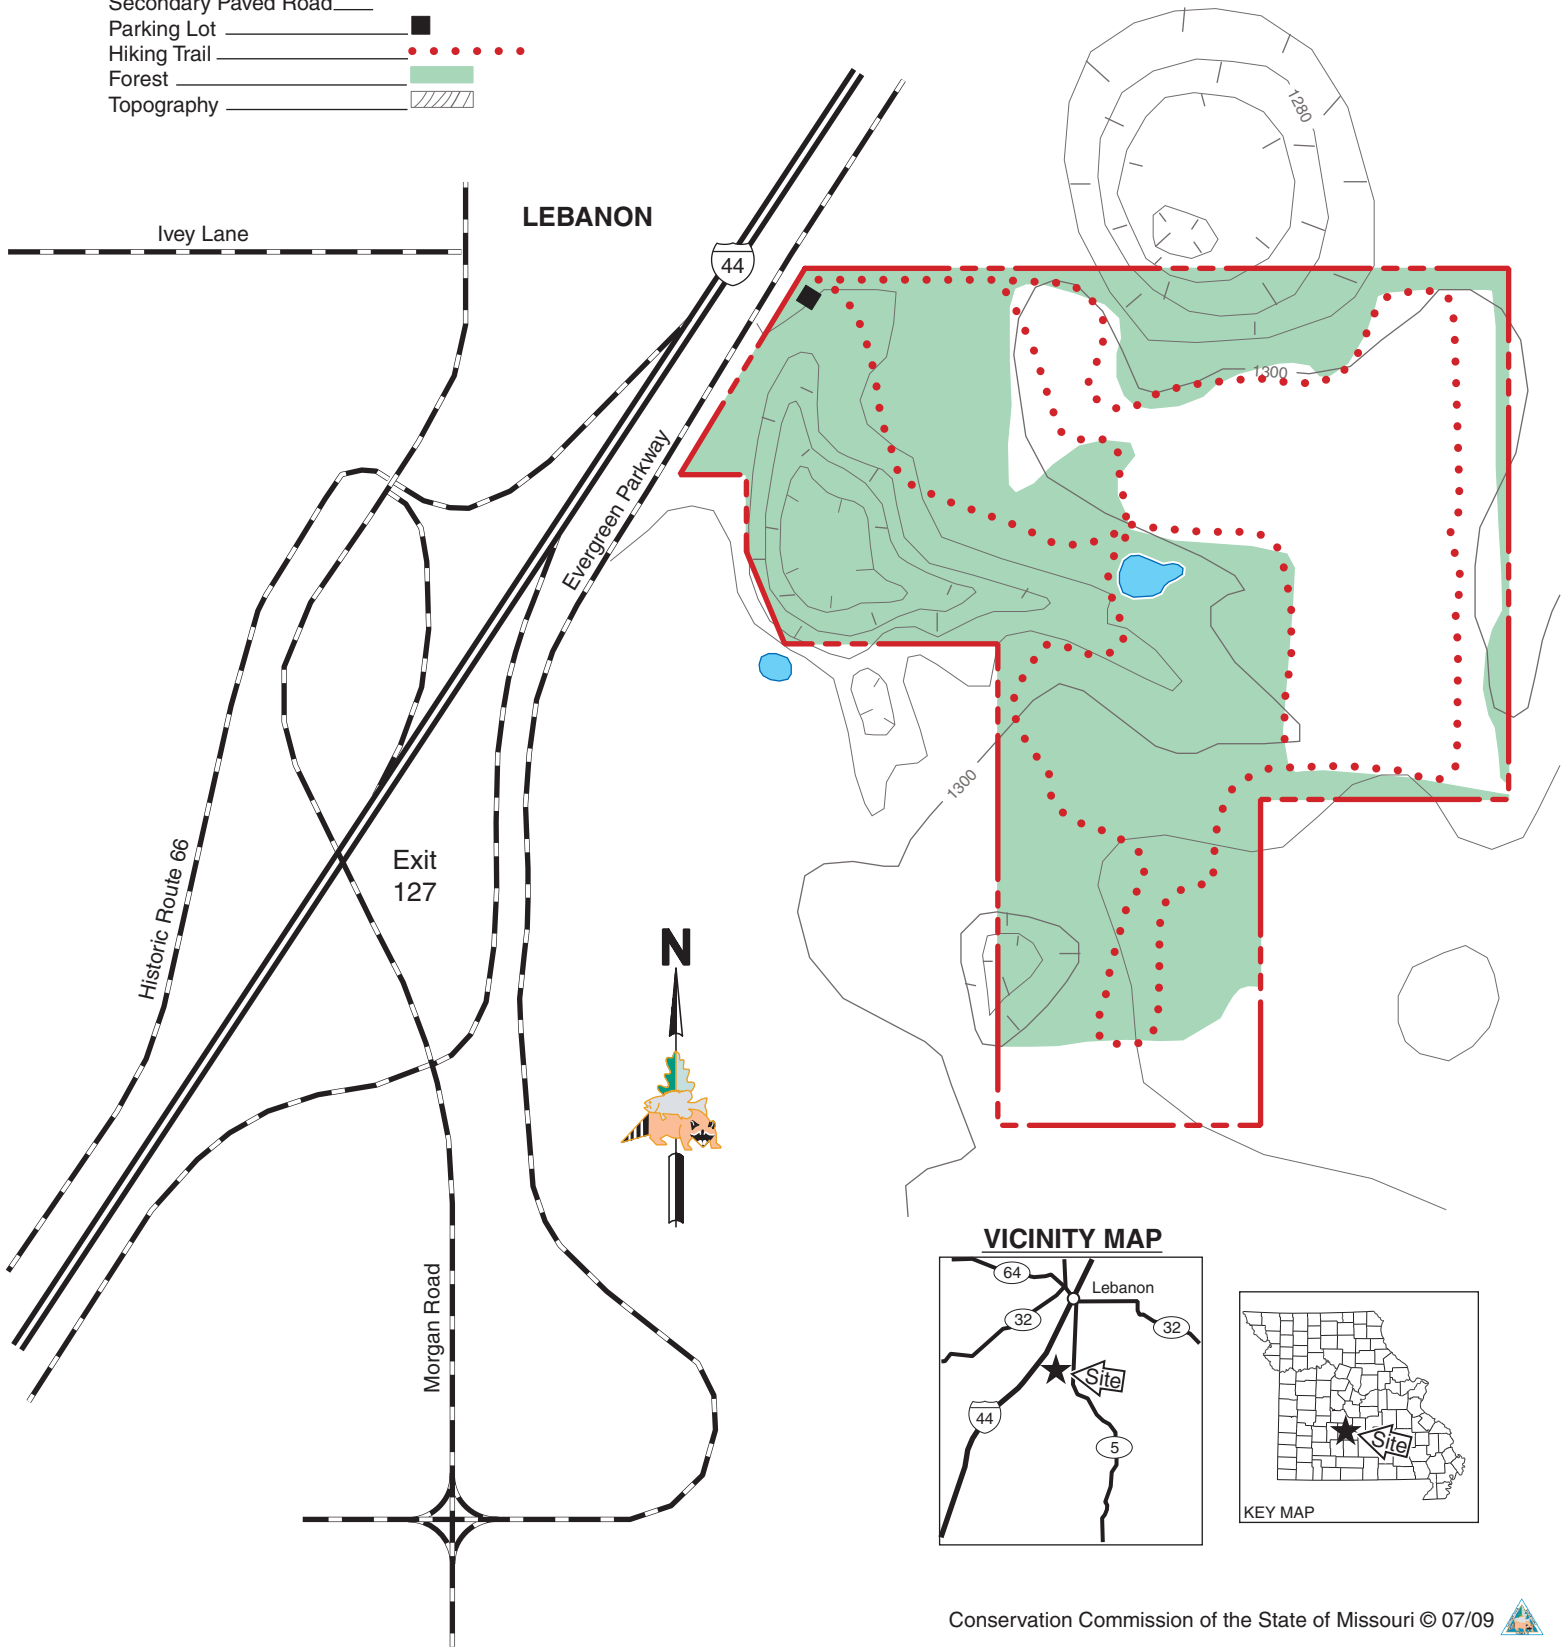

# COLEMAN MEMORIAL CONSERVATION AREA

LACLEDE COUNTY  
64 ACRES

## LEGEND

Boundary	
Interstate Highway	
Secondary Paved Road	
Parking Lot	
Hiking Trail	
Forest	
Topography	

## SCALE

## VICINITY MAP