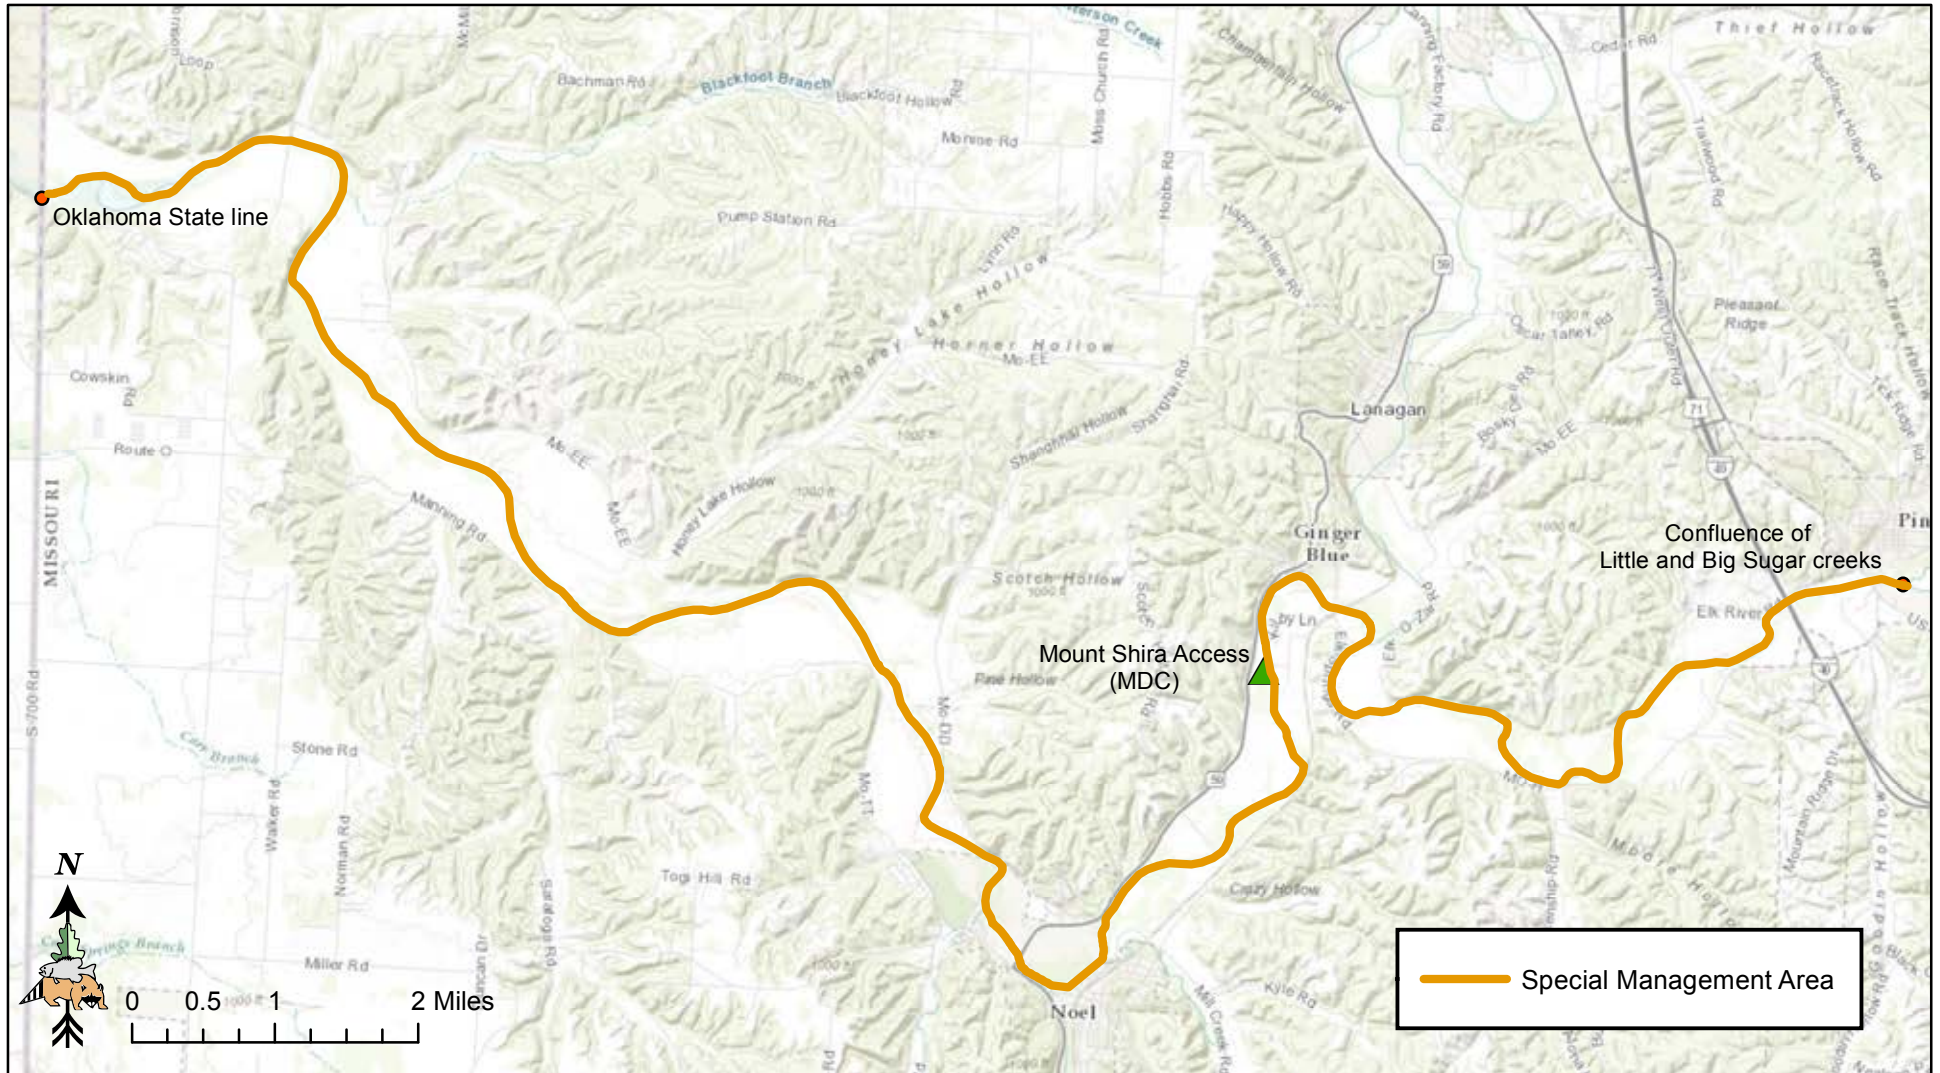

Special Management Area

Elk River

Smallmouth Bass

Minimum length limit= 15"

Daily limit = 1